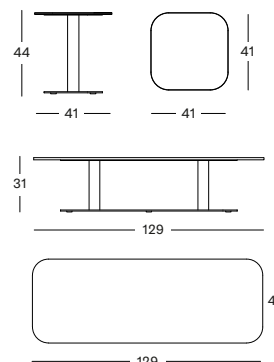

CERAMIC TOP