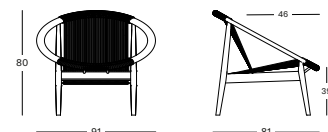

PROTECTIVE COVER PC062 € 310

Frame/Rope Wood/Polypropylene