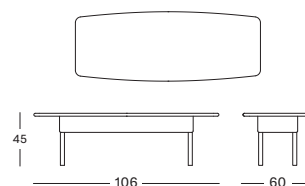

GLASS FOR DOVILE COFFEE TABLE GL009 € 135