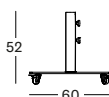

PARASOL BASE FOR 250X250 LG003M011 € 750

- Powder coated steel plate with zinc plating.
- Black swivel castors with lock.