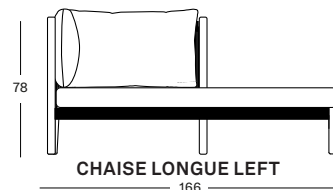

Frame Teak

Seat Polypropylene rope