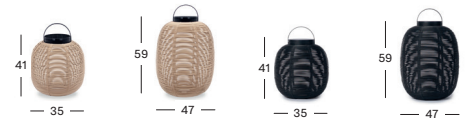

TIKA COLLECTION

TIKA LANTERN

Outdoor lamp with solar led module:

- 3W solar LED module with light sensor included
- Warm white light (2700K)
- USB-C cable included
- 5 - 6 hours light per full charge

LANTERN SMALL GI002 € 555

LANTERN LARGE GI003 € 595

TIKA LANTERN STEEL BASE

LANTERN STEEL BASE SMALL GI0020M007 € 595

LANTERN STEEL BASE LARGE GI0030M007 € 670

TIKA LANTERN TEAK BASE

LANTERN TEAK BASE SMALL BLACK GI0020W002 € 630

LANTERN TEAK BASE LARGE BLACK GI0030W002 € 690

SOLAR MODULE PRLAM0059 € 195

Frame Synthetic wicker

Black
S010

Camel
S022

Base Steel

Black
OM007

Teak

Untreated teak
OW002

MAYA COLLECTION

MAYA LAMP

Outdoor lamp with solar led module:

- 3W solar LED module with light sensor included
- Warm white light (2700K)
- USB-C cable included
- 5 - 6 hours light per full charge

MAYA LAMP SMALL GI007 € 675

MAYA LAMP LARGE GI008 € 725

SOLAR MODULE PRLAM0059 € 195

Frame Aluminium

Black
A007

Slats Teak

Untreated teak
W002