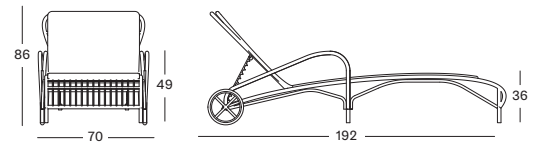

PROTECTIVE COVER PC067 € 475