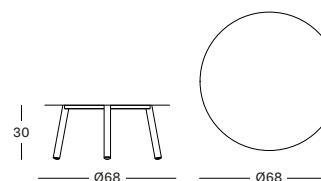

LILO COLLECTION

LILO SIDE TABLE DIA 45 GT146 € 305

- Powder coated aluminium frame.

SAGE GREEN A046

END OF LINE*

FOSSIL GREY A033

DUNE WHITE A045

TERRACOTTA A028

MOSS A016

TAUPE A011

BLACK A007

RUST A030

Frame Aluminium

LILO COFFEE TABLE DIA 60 GT144 € 435

- Powder coated aluminium frame.

SAGE GREEN A046

END OF LINE*

FOSSIL GREY A033

DUNE WHITE A045

TERRACOTTA A028

MOSS A016

TAUPE A011

BLACK A007

RUST A030

LILO COFFEE TABLE DIA 68 GT145 € 475

- Powder coated aluminium frame.

SAGE GREEN A046

END OF LINE*

FOSSIL GREY A033

DUNE WHITE A045

TERRACOTTA A028

MOSS A016

TAUPE A011

BLACK A007

RUST A030