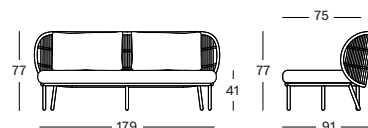

QUICK SHIP SET FOSSIL GREY ALMOND GC060A033S033QSS1 € 3755

QUICK SHIP SET DUNE WHITE ALMOND GC060A045S045QSS1 € 3755

1. Set including:
2. 1x Kodo deep sofa in Fossil Grey or Dune White
   - 1x seat cushion and 2x back cushion in Almond P0303 (cat. C)

PROTECTIVE COVER PC054 € 440

KODO LOUNGE SOFA GC043 € 1750

- Polypropylene rope on a powder coated aluminium frame.

CUSHIONS	CAT. B	CAT. C	CAT. G	COM
Seat cushion 12 cm quick dry foam fabric usage QE143: 300 cm	QB143 € 730	QC143 € 775	QG143 € 865	QE143 € 730
Deco 40x40 polyester fibre filling	CB092 € 90	CC092 € 101	CG092 € 115	CE092 € 90
Deco 50x50 polyester fibre filling	CB115 € 101	CC115 € 116	CG115 € 129	CE115 € 101

QUICK SHIP SET FOSSIL GREY ALMOND / FIG GREEN GC043A033S033QSS5 € 3060

QUICK SHIP SET DUNE WHITE ALMOND / FIG GREEN GC043A045S045QSS5 € 3060

1. Set including:
2. 1x Kodo lounge sofa in Fossil Grey or Dune White
   - 1x seat cushion in Almond P0303 (cat. C)
   - 3x deco cushion 40x40 in Pine Green M0202 (cat. C)
   - 2x deco cushion 50x50 in Fig Green M0303 (cat. C)

QUICK SHIP SET RUST/CINNAMON ALMOND / BURNT ORANGE GC043A030S051QSS7 € 3102

1. Set including:
2. 1x Kodo lounge sofa in Rust/Cinnamon
   - 1x seat cushion in Almond P0303 (cat. C)
   - 3x deco cushion 40x40 in Burnt orange M1414 (cat. G)
   - 2x deco cushion 50x50 in Almond P0303 (cat. C)

PROTECTIVE COVER PC066 € 385

Frame/Seat Aluminium/ Polypropylene rope