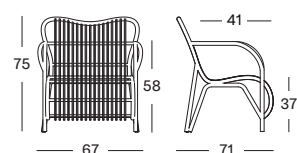

Frame/Seat Synthetic wicker

Off white
S003