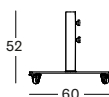

FLORENCE COLLECTION

FLORENCE PARASOL 250X250

- Frame in clear varnished eucalyptus (dia 48 mm).
- Canopy standard with Canvas S0606, Sunbrella Solids on demand.

CANOPY SUNBRELLA CANVAS PA001W010BS06 € 1795

CANOPY SUNBRELLA SOLIDS PA001W010B € 2195

PARASOL BASE FOR 250X250 LG003M011 € 750

- Powder coated steel plate with zinc plating.
- Black swivel castors with lock.

FLORENCE PARASOL 300X300

- Frame in clear varnished eucalyptus (dia 61 mm).
- Canopy standard with Canvas S0606, Sunbrella Solids on demand.

CANOPY SUNBRELLA CANVAS PA002W010BS06 € 2095

CANOPY SUNBRELLA SOLIDS PA002W010B € 2495

PARASOL BASE 300X300/350X350 LG004M011 € 750

- Powder coated steel plate with zinc plating.
- Black swivel castors with lock.

FLORENCE PARASOL 350X350

- Frame in clear varnished eucalyptus (dia 61 mm).
- Canopy standard with Canvas S0606, Sunbrella Solids on demand.

CANOPY SUNBRELLA CANVAS PA003W010BS06 € 1995

CANOPY SUNBRELLA SOLIDS PA003W010B € 2595

PARASOL BASE 300X300/350X350 LG004M011 € 750

- Powder coated steel plate with zinc plating.
- Black swivel castors with lock.

Frame Wood

Eucalyptus W010

Base Steel

Champagne M011

Canopy fabric Sunbrella Solids cat. B
In stock

CANVAS S0606

Canopy fabric Sunbrella Solids cat. B
On demand

LIN S1212

LONDON STONE S0808

MINERAL BLUE S1010

DARK SMOKE S0909

BLUSH S2929

BLACK S1515

AMBER S3838

OLIVE GREEN S2727

CARBON BEIGE S2828