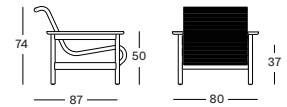

**TOMUS LOUNGE CHAIR GC019** € 1250

- Polypropylene rope on an untreated teak frame.
- Black nylon glides.

**PROTECTIVE COVER PC056** € 290

**Frame Teak**

Untreated teak  
W002

**Seat Polypropylene rope**

Flax  
S049