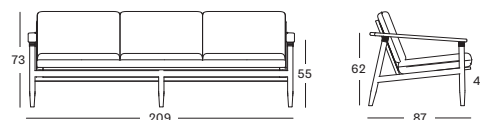

QUICK SHIP SET SAVANE COCONUT GC093W092S048QSS1 € 4925

1. Set including:
2. 1x David lounge sofa 3S in Aged Teak
   - 3x seat cushion and 3x back cushion in Savane Coconut S2222 (cat. C) with contrast piping in London Stone S0808 (cat. B)

PROTECTIVE COVER PC006 € 450