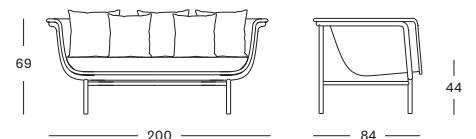

Frame/seat Aluminium/Wicker