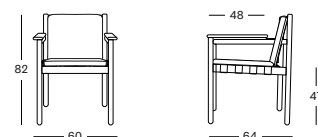

ODA COLLECTION

ODA DINING CHAIR GD021 € 595

- Polypropylene strap on a solid untreated teak frame.

CUSHIONS	CAT. B	CAT. C	CAT. G	COM
Seat + back cushion 3 cm quick dry foam fabric usage QE318: 124 cm	QB318 € 205	QC318 € 225	QG318 € 245	QE318 € 205