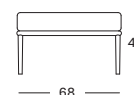

LEO COLLECTION

LEO LOUNGE CHAIR GC034 € 1250

- Acrylic rope on a powder coated aluminium frame.

CUSHIONS	CAT. B	CAT. C	CAT. G	COM
Seat + back cushion 12 cm quick dry foam polyester fibre filling fabric usage QE071: 180 cm	QB071	QC071	QG071	QE071
	€ 410	€ 425	€ 515	€ 410

Frame Aluminium

Lava
A013

Seat Acrylic rope

Lava
S013

QUICK SHIP SET ZINC GC034A013S013QSS1 € 1675

1. Set including:
2. 1x Leo lounge chair in Lava
   - 1x seat cushion and 1x back cushion in Savane Zinc S2121 (cat. C)

PROTECTIVE COVER PC055 € 290

LEO LOUNGE SOFA GC035 € 1995

- Acrylic rope on a powder coated aluminium frame.

CUSHIONS	CAT. B	CAT. C	CAT. G	COM
2 Seat + 2 back cushions 12 cm quick dry foam polyester fibre filling fabric usage QE072: 350 cm	QB072	QC072	QG072	QE072
	€ 950	€ 995	€ 1195	€ 950

Frame Aluminium

Lava
A013

Seat Acrylic rope

Lava
S013

QUICK SHIP SET ZINC GC035A013S013QSS1 € 2990

1. Set including:
2. 1x Leo lounge sofa in Lava
   - 2x seat cushion and 2x back cushion in Savane Zinc S2121 (cat. C)

PROTECTIVE COVER PC003 € 370

LEO MODULAR FOOTREST GC050 € 420

- Powder coated aluminium frame.

END OF LINE*

CUSHIONS	CAT. B	CAT. C	CAT. G	COM
Seat cushion 12 cm quick dry foam fabric usage QE153: 95 cm	QB153	QC153	QG153	QE153
	€ 340	€ 365	€ 420	€ 340

Frame Aluminium

Lava
A013

QUICK SHIP SET ZINC GC50A013QSS1 € 785

END OF LINE*

1. Set including:
2. 1x Leo modular footrest in Lava
   - 1x seat cushion in Savane Zinc S2121 (cat. C)