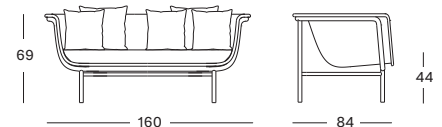

Frame/seat Aluminium/Wicker