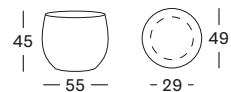

SAYA COLLECTION

SAYA ROUND GF001T001SE027

€ 520

- Set of 2 plant pots
- Hand shaped clay
- Kiln fired ceramic
- Drainage hole
- 6 rubber floor protectors to raise your plant pot off the ground included

SAYA OVAL GF002T001SE027

€ 590

- Set of 2 plant pots
- Hand shaped clay
- Kiln fired ceramic
- Drainage hole

SAYA CONIC GF003T001SE027

€ 520

- Set of 2 plant pots
- Hand shaped clay
- Kiln fired ceramic
- Drainage hole

PLANT POT RUBBER SE027

€ 2

- Rubber floor protector to raise your plant pot off the ground.

Material Clay