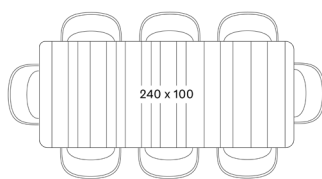

LEO COLLECTION

LEO DINING CHAIR GD075 € 715

- Acrylic rope on a powder coated aluminium frame.

CUSHIONS	CAT. B	CAT. C	CAT. G	COM
Seat + back cushion 4 cm quick dry foam 12 cm polyester fibre filling fabric usage QE387: 110 cm	QB387	QC387	QG387	QE387
	€ 245	€ 270	€ 355	€ 245

QUICK SHIP SET ZINC GD075A013S013QSS1 € 985

1. Set including:
2. 1x Leo dining chair in Lava
   - 1x seat cushion and 1x back cushion in Savane Zinc S2121 (cat. C)

PROTECTIVE COVER PC001 € 205

LEO DINING TABLES

- Powder coated aluminium frame with an untreated solid teak top.

TEAK TOP 90X90 GT075 € 1445

TEAK TOP 180X90 GT074 € 2095

TEAK TOP 240X100 GT073 € 2850