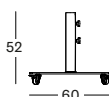

PARASOL BASE 300X300/350X350 LG004M011 € 750

- Powder coated steel plate with zinc plating.
- Black swivel castors with lock.