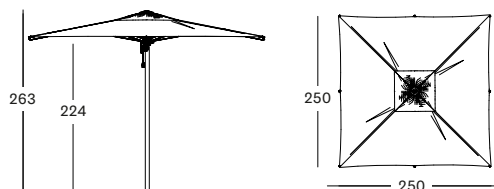

## FLORENCE PARASOL 250X250

- Frame in clear varnished eucalyptus (dia 48 mm).
- Canopy standard with Canvas S0606, Sunbrella Solids on demand.

**CANOPY SUNBRELLA CANVAS** PA001W010BS06 € 1795

**CANOPY SUNBRELLA SOLIDS** PA001W010B € 2195