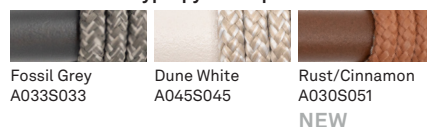

KODO COLLECTION by Studio Segers

KODO COCOON GC044 € 1295

- Polypropylene rope on a powder coated aluminium frame.

CUSHIONS	CAT. B	CAT. C	CAT. G	COM
Seat cushion 12 cm quick dry foam fabric usage QE142: 180 cm	QB142 € 410	QC142 € 440	QG142 € 495	QE142 € 410
Back cushion polyester fibre filling fabric usage CE144: 210 cm	CB144 € 345	CC144 € 375	CG144 € 425	CE144 € 345
Deco 35x50 polyester fibre filling	CB114 € 92	CC114 € 103	CG114 € 117	CE114 € 92

Frame/Seat Aluminium/ Polypropylene rope

QUICK SHIP SET COMBI 2 FOSSIL GREY ALMOND/FIG GREEN GC044A033S033QSS26 € 2213

QUICK SHIP SET COMBI 2 DUNE WHITE ALMOND/FIG GREEN GC044A045S045QSS26 € 2213

Set including:

- 1x Kodo cocoon in Fossil Grey or Dune White
- 1x seat cushion in Almond P0303 (cat. C)
- 1x back cushion in Almond P0303 (cat. C)
- 1x deco cushion 35x50 in Fig Green M0303 (cat. C)

QUICK SHIP SET COMBI 1 RUST/CINNAMON ALMOND/BURNT ORANGE GC044A030S051QSS27 € 2227

Set including:

- 1x Kodo cocoon in Rust/Cinnamon
- 1x seat cushion in Almond P0303 (cat. C)
- 1x back cushion in Almond P0303 (cat. C)
- 1x deco cushion 35x50 in Burnt Orange M1414 (cat. G)

PROTECTIVE COVER PC007 € 325