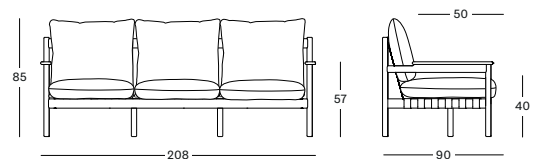

QUICK SHIP SET SIENNA GC202W002S047QSS1 € 4140

1. Set including:
2. 1x Oda lounge sofa 3S in untreated teak
   - 3x seat cushion and 3x back cushion in Sienna M0505 (cat. G)

PROTECTIVE COVER PC043 € 465