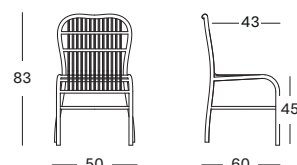

LUCY COLLECTION

LUCY DINING CHAIR GD064

€ 460

- Polyethylene wicker on an aluminium frame.
- Stackable (max. 4 chairs / handle with care to avoid damage).

CUSHION	CAT. B	CAT. C	CAT. G	COM
Seat cushion 2 cm polyether foam fabric usage CE165: 60 cm	CB165 € 122	CC165 € 132	CG165 € 160	CE165 € 122
Seat + back cushion 2 cm polyether foam polyester fibre filling fabric usage CE166: 100 cm	CB166 € 220	CC166 € 230	CG166 € 275	CE166 € 220

Frame/Seat Synthetic wicker

Off white
S003