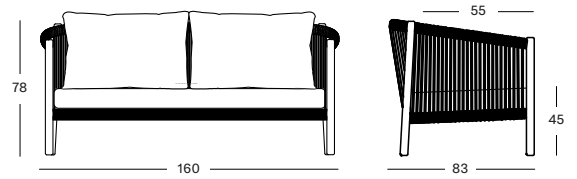

LENTO COLLECTION by Bertrand Lejoly

LENTO LOUNGE SOFA 2.5S GC137 € 2475

- Polypropylene rope on a powder coated aluminium frame with teak legs.

CUSHION COMBI 1	CAT. B	CAT. C	CAT. G	COM
1 Seat + 2 back cushions 12 cm quick dry foam polyester fibre filling fabric usage QE381: 400 cm	QB381	QC381	QG381	QE381
	€ 1195	€ 1260	€ 1370	€ 1195

CUSHION COMBI 2	CAT. B	CAT. C	CAT. G	COM
Seat + wing cushion 12 cm quick dry foam polyester fibre filling fabric usage QE382: 500 cm	QB382	QC382	QG382	QE382
	€ 1235	€ 1310	€ 1425	€ 1235

Frame Teak

Untreated teak
W002

Seat Polypropylene rope

Anthracite
S026

QUICK SHIP SET COMBI 1 STONE GC137W002S026QSS1 € 3845

1. Set including:
2. 1x Lento lounge sofa 2,5S in untreated teak
   - 1x seat cushion and 2x back cushion in Stone T0202 (cat. G)

QUICK SHIP SET COMBI 2 STONE GC137W002S026QSS2 € 3900

1. Set including:
2. 1x Lento lounge sofa 2,5S in untreated teak
   - 1x seat cushion and 1x wing cushion in Stone T0202 (cat. G)