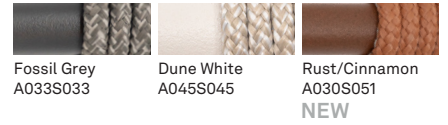

KODO COLLECTION by Studio Segers

KODO ROCKING CHAIR GC087 € 1750

- Polypropylene rope on a powder coated aluminium frame with teak slats.

CUSHIONS	CAT. B	CAT. C	CAT. G	COM
Seat cushion 12 cm quick dry foam fabric usage QE142: 180 cm	QB142 € 410	QC142 € 440	QG142 € 495	QE142 € 410
Deco 40x40 polyester fibre filling	CB092 € 90	CC092 € 101	CG092 € 115	CE092 € 90
Deco 60x60 polyester fibre filling	CB123 € 118	CC123 € 129	CG123 € 155	CE123 € 118

Frame/Seat Aluminium/ Polypropylene rope

Slats Wood

QUICK SHIP SET COMBI 1 FOSSIL GREY ALMOND/FIG GREEN GC087A033S033QSS16 € 2521

QUICK SHIP SET COMBI 1 DUNE WHITE ALMOND/FIG GREEN GC087A045S045QSS16 € 2521

1. Set including:
2. 1x Kodo rocking chair in Fossil Grey or Dune White
   - 1x seat cushion in Almond P0303 (cat. C)
   - 2x deco cushion 40x40 in Pine Green M0202 (cat. C)
   - 1x deco cushion 60x60 in Fig Green M0303 (cat. C)