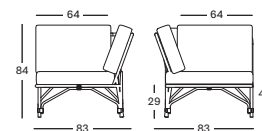

LUCY COLLECTION

LUCY MODULAR CORNER GC054 € 1025

- Polyethylene wicker on an aluminium frame.

CUSHIONS	CAT. B	CAT. C	CAT. G	COM
Seat + 2 back cushion 12 cm quick dry foam polyester fibre filling fabric usage QE174: 250 cm	QB174 € 555	QC174 € 595	QG174 € 745	QE174 € 555

PROTECTIVE COVER ON REQUEST

LUCY MODULAR CENTER GC055 € 790

- Polyethylene wicker on an aluminium frame.

CUSHIONS	CAT. B	CAT. C	CAT. G	COM
Seat + back cushion 12 cm quick dry foam polyester fibre filling fabric usage QE175: 235 cm	QB175 € 485	QC175 € 540	QG175 € 698	QE175 € 485

PROTECTIVE COVER ON REQUEST

LUCY MODULAR FOOTREST GT062 € 550

- Polyethylene wicker on an aluminium frame.

CUSHION	CAT. B	CAT. C	CAT. G	COM
Seat cushion 12 cm quick dry foam fabric usage QE178: 165 cm	QB178 € 305	QC178 € 325	QG178 € 398	QE178 € 305

PROTECTIVE COVER ON REQUEST

LUCY MODULAR COFFEE TABLE GT062 € 550

- Polyethylene wicker on a an aluminium frame.
- Optional glass top available.

GLASS FOR LUCY MODULAR COFFEE TABLE GL032 € 115

Frame/Seat Synthetic wicker

Off white
S003