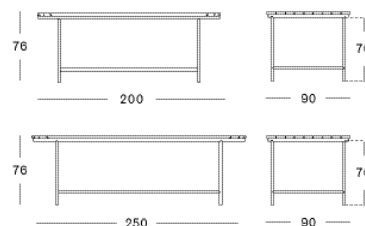

Base Aluminium

Top Teak