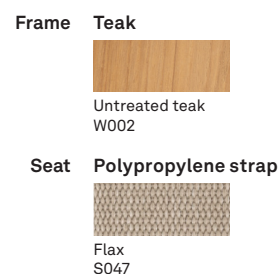

ODA COLLECTION

ODA DINING CHAIR GD021 € 595

- Polypropylene strap on a solid untreated teak frame.

CUSHIONS	CAT. B	CAT. C	CAT. G	COM
Seat + back cushion 3 cm quick dry foam fabric usage QE318: 124 cm	QB318 € 205	QC318 € 225	QG318 € 245	QE318 € 205