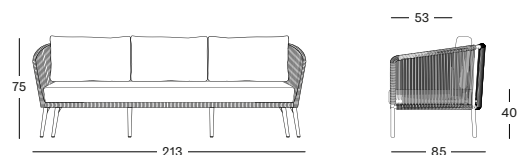

## PROTECTIVE COVER PC061 € 465

Frame Aluminium

Dune White  
A045

Seat Polypropylene rope

Flax  
S049