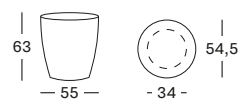

SAYA COLLECTION

SAYA ROUND GF001T001SE027

€ 520

- Set of 2 plant pots
- Hand shaped clay
- Kiln fired ceramic
- Drainage hole
- 6 rubber floor protectors to raise your plant pot off the ground included

SAYA OVAL GF002T001SE027

€ 590

- Set of 2 plant pots
- Hand shaped clay
- Kiln fired ceramic
- Drainage hole

SAYA CONIC GF003T001SE027

€ 520

- Set of 2 plant pots
- Hand shaped clay
- Kiln fired ceramic
- Drainage hole

PLANT POT RUBBER SE027

€ 2

- Rubber floor protector to raise your plant pot off the ground.

Material Clay