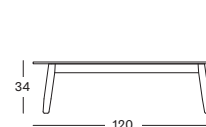

SIDE TABLE 41X41 GT055 € 975

COFFEE TABLE 129X45 GT054 € 1750

COFFEE TABLE 120X120 GT058 € 3100

Frame Teak

Top Ceramic