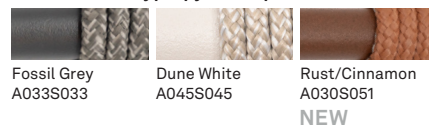

KODO COLLECTION by Studio Segers

KODO ROCKING CHAIR GC087 € 1750

- Polypropylene rope on a powder coated aluminium frame.

CUSHIONS	CAT. B	CAT. C	CAT. G	COM
Seat cushion 12 cm quick dry foam fabric usage QE142: 180 cm	QB142 € 410	QC142 € 440	QG142 € 495	QE142 € 410
Back cushion polyester fibre filling fabric usage QE144: 210 cm	CB144 € 345	CC144 € 375	CG144 € 425	CE144 € 345
Deco 35x50 polyester fibre filling	CB114 € 92	CC114 € 103	CG114 € 117	CE114 € 92

Frame/Seat Aluminium/ Polypropylene rope

Slats Wood

QUICK SHIP SET COMBI 2 FOSSIL GREY ALMOND/FIG GREEN GC087A033S033QSS26 € 2668

QUICK SHIP SET COMBI 2 DUNE WHITE ALMOND/FIG GREEN GC087A045S045QSS26 € 2668

1. Set including:
2. 1x Kodo rocking chair in Fossil Grey or Dune White
   - 1x seat cushion in Almond P0303 (cat. C)
   - 1x back cushion in Almond P0303 (cat. C)
   - 1x deco cushion 35x50 in Fig Green M0303 (cat. C)