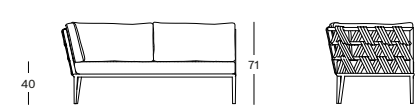

LEO MODULAR CORNER RIGHT GC048

€ 1550

END OF LINE*

- Acrylic rope on a powder coated aluminium frame.

CUSHIONS	CAT. B	CAT. C	CAT. G	COM
1 Seat + 3 back cushions 12 cm quick dry foam polyester fibre filling fabric usage QE361: 510 cm	QB361	QC361	QG361	QE361
	€ 1080	€ 1153	€ 1340	€ 1080

Frame Aluminium

Lava
A013

Seat Acrylic rope

Lava
S013