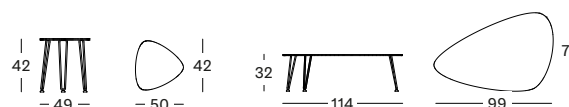

ROZY TABLES

ROZY SIDE & COFFEE TABLE

- Epoxy and black powder coated steel frame with a black HPL top.

SIDE TABLE GT001 € 550

COFFEE TABLE GT002 € 1195

Frame Steel

Black
M007

Top HPL

Black
H055