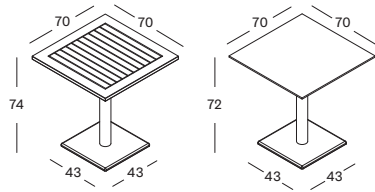

BISTRO COLLECTION

QUADRO 70X70 BI202

- Bistro dining table with a 2 cm untreated teak top or a 1 cm black HPL top and a matt epoxy and black powder coated steel base.
- Other tops available on request with MOQ 20 pcs: up to max 80x80 cm.

TEAK TOP UNTREATED

€ 650

HPL TOP BLACK

€ 995