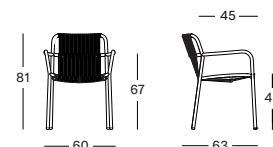

SWEEP DINING CHAIR GD025 € 450

- Polypropylene rope on a powder coated aluminium frame.
- Nylon glides.
- Stackable with care (max. 6 chairs)

CUSHION	CAT. B	CAT. C	CAT. G	COM
Seat cushion 2 cm quick dry foam fabric usage QE433: 50 cm	QB433 € 95	QC433 € 110	QG433 € 120	QE433 € 95

PROTECTIVE COVER PC064 € 205

PROTECTIVE COVER PC020 (4X) € 210

Frame Aluminium/rope

RIBBON COLLECTION by Studio Segers

RIBBON DINING CHAIR GD026 € 495

- Flat polypropylene rope on a powder coated aluminium frame.
- Nylon glides.
- Stackable with care (max. 6 chairs)

CUSHION	CAT. B	CAT. C	CAT. G	COM
Seat cushion 2 cm quick dry foam fabric usage QE434: 51 cm	QB434 € 95	QC434 € 110	QG434 € 120	QE434 € 95

PROTECTIVE COVER PC001 € 205

PROTECTIVE COVER PC020 (4X) € 210

Frame Aluminium/rope

RIBBON LOUNGE CHAIR GC017 € 595

- Flat polypropylene rope on a powder coated aluminium frame.
- Nylon glides.
- Stackable with care (max. 6 chairs)

CUSHION	CAT. B	CAT. C	CAT. G	COM
Seat cushion 2 cm quick dry foam fabric usage QE435: 65 cm	QB435 € 155	QC435 € 168	QG435 € 185	QE435 € 155

PROTECTIVE COVER PC060 € 280

Frame Aluminium/rope

RIBBON FOOTREST GC018 € 285

- Flat polypropylene rope on a powder coated aluminium frame.
- Nylon glides.

Frame Aluminium/rope