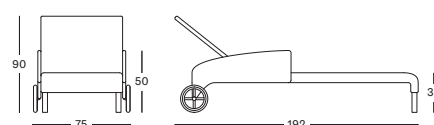

Frame Synthetic wicker