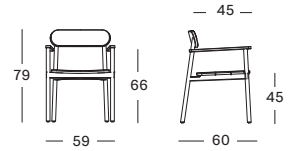

FREYA

FREYA DINING ARMCHAIR GD190

€ 860

END OF LINE*

Frame/Seat **Teak**

Untreated teak
W002

- Solid untreated teak chair.

CUSHION	CAT. B	CAT. C	CAT. G	COM
Seat cushion 2 cm polyether foam fabric usage QE423: 70 cm	QB423 € 135	QC423 € 145	QG423 € 170	QE423 € 135