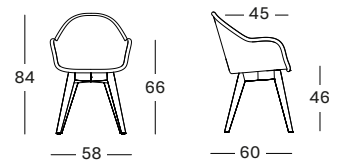

#### Seat Polypropylene rope

Dune White  
S045

Fossil Grey  
S033