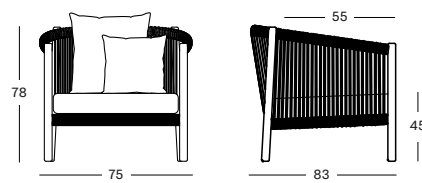

QUICK SHIP SET COMBI 2 STONE GC139W002S026QSS2 € 2315

1. Set including:
2. 1x Lento lounge chair untreated teak
   - 1x seat cushion and 1x wing cushion in Stone T0202 (cat. G)