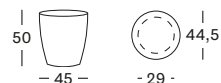

SAYA COLLECTION

SAYA ROUND GF001T001SE027

€ 520

- Set of 2 plant pots
- Hand shaped clay
- Kiln fired ceramic
- Drainage hole
- 6 rubber floor protectors to raise your plant pot off the ground included

SAYA OVAL GF002T001SE027

€ 590

- Set of 2 plant pots
- Hand shaped clay
- Kiln fired ceramic
- Drainage hole

SAYA CONIC GF003T001SE027

€ 520

- Set of 2 plant pots
- Hand shaped clay
- Kiln fired ceramic
- Drainage hole

PLANT POT RUBBER SE027

€ 2

- Rubber floor protector to raise your plant pot off the ground.

Material Clay