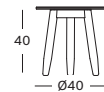

DAVID COLLECTION

DAVID SUNLOUNGER GC092 € 1950

- Polypropylene rope on a stained brushed teak frame.

CUSHION	CAT. B	CAT. C	CAT. G	COM
Seat cushion removable with piping 6 cm quick dry foam fabric usage QE230: 320 cm	QB230	QC230	QG230	QE230
	€ 655	€ 685	€ 840	€ 655

PROTECTIVE COVER PC022 € 475

Frame Teak

Seat Polypropylene rope

DAVID ROUND SIDE & COFFEE TABLES

- Stained brushed teak base with a Flint ceramic table top.

SIDE TABLE DIA 40 GT059 € 695

COFFEE TABLE DIA 68 GT082 € 995

Frame Teak

Top Ceramic

DAVID SIDE & COFFEE TABLES

- Stained brushed teak base with a Flint ceramic table top.

SIDE TABLE 41X41 GT055 € 975

COFFEE TABLE 129X45 GT054 € 1750

COFFEE TABLE 120X120 GT058 € 3100

Frame Teak

Top Ceramic