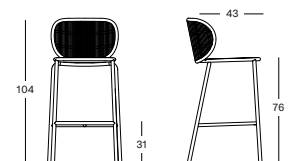

### Frame/Seat Aluminium/ Polypropylene rope

Fossil Grey  
A033S033

Dune White  
A045S045

NEW

NEW

43

104

31