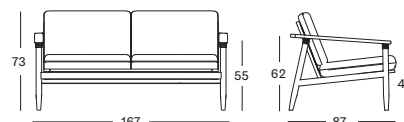

Seat Polypropylene rope

Greige
S048

QUICK SHIP SET SAVANE COCONUT GC086W092S048QSS1 € 3825

1. Set including:
2. 1x David lounge sofa 2S in Aged Teak
   - 2x seat cushion and 2x back cushion in Savane Coconut S2222 (cat. C) with contrast piping in London Stone S0808 (cat. B)

PROTECTIVE COVER PC057 € 385

DAVID LOUNGE SOFA 3S GC093 € 3250

- Polypropylene rope on a stained brushed teak frame.

CUSHIONS	CAT. B	CAT. C	CAT. G	COM
3 Seat + 3 back cushions 12 cm quick dry foam polyester fibre filling fabric usage QE244: 510 cm	QB244 € 1525	QC244 € 1675	QG244 € 1875	QE244 € 1525

Frame Teak

Aged Teak
W092

Seat Polypropylene rope

Greige
S048