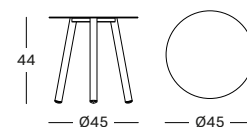

LILO COLLECTION

LILO SIDE TABLE DIA 45 GT146 € 305

- Powder coated aluminium frame.

SAGE GREEN A046

END OF LINE*

FOSSIL GREY A033

DUNE WHITE A045

TERRACOTTA A028

MOSS A016

TAUPE A011

BLACK A007

RUST A030

Frame Aluminium

LILO COFFEE TABLE DIA 60 GT144 € 435

- Powder coated aluminium frame.

SAGE GREEN A046

END OF LINE*

FOSSIL GREY A033

DUNE WHITE A045

TERRACOTTA A028

MOSS A016

TAUPE A011

BLACK A007

RUST A030