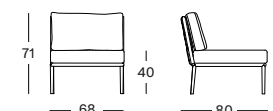

LEO MODULAR CENTER GC049

€ 770

END OF LINE*

- Acrylic rope on a powder coated aluminium frame.

CUSHIONS	CAT. B	CAT. C	CAT. G	COM
Seat + back cushion 12 cm quick dry foam polyester fibre filling fabric usage QE362: 185 cm	QB362	QC362	QG362	QE362
	€ 535	€ 575	€ 690	€ 535

Frame Aluminium

Lava
A013

Seat Acrylic rope

Lava
S013