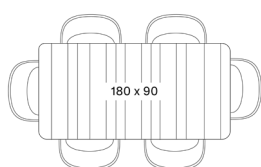

LEO COLLECTION

LEO DINING CHAIR GD075 € 715

- Acrylic rope on a powder coated aluminium frame.

CUSHIONS	CAT. B	CAT. C	CAT. G	COM
Seat + back cushion 4 cm quick dry foam 12 cm polyester fibre filling fabric usage QE387: 110 cm	QB387	QC387	QG387	QE387
	€ 245	€ 270	€ 355	€ 245

QUICK SHIP SET ZINC GD075A013S013QSS1 € 985

1. Set including:
2. 1x Leo dining chair in Lava
   - 1x seat cushion and 1x back cushion in Savane Zinc S2121 (cat. C)

PROTECTIVE COVER PC001 € 205

LEO DINING TABLES

- Powder coated aluminium frame with an untreated solid teak top.

TEAK TOP 90X90 GT075 € 1445

TEAK TOP 180X90 GT074 € 2095

TEAK TOP 240X100 GT073 € 2850