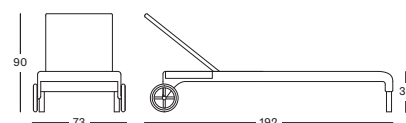

Frame Synthetic wicker