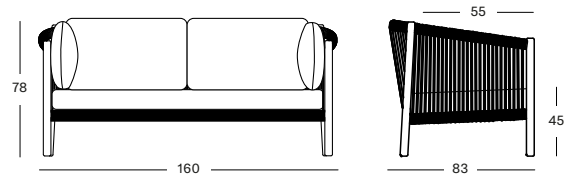

PROTECTIVE COVER PC003 € 370