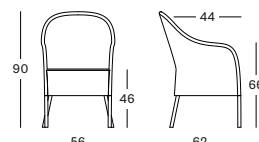

OUTDOOR LLOYD LOOM COLLECTION

NICE DINING CHAIR GD102 € 575

- Treated Lloyd Loom weave on an aluminium frame.
- Should be stored indoors during humid and cold weather.

CUSHIONS	CAT. B	CAT. C	CAT. G	COM
Seat cushion 4 cm polyether foam fabric usage CE002: 65 cm	CB002 € 122	CC002 € 132	CG002 € 160	CE002 € 122

PROTECTIVE COVER PC001 € 205

Frame/Seat Lloyd Loom

All colours
see page 9