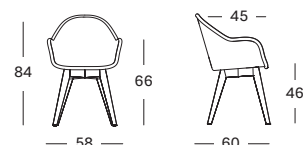

EDGARD COLLECTION

EDGARD DINING CHAIR GD083

TEAK BASE € 575

- Polyethylene wicker on an aluminium frame with an untreated teak base.

CUSHION	CAT. B	CAT. C	CAT. G	COM
Seat cushion 2 cm polyether foam fabric usage CE077: 60 cm	CB077 € 98	CC077 € 108	CG077 € 125	CE077 € 98

QUICK SHIP SET CAT. B € 673

1. Set including:
2. 1x Edgard dining chair Old Lace, Mocca or Black with teak base
   - 1x seat cushion in:
     - Black S1515 (cat. B)
     - London Stone S0808 (cat. B)

QUICK SHIP SET CAT. C € 683

1. Set including:
2. 1x Edgard dining chair Old Lace, Mocca or Black with teak base
   - 1x seat cushion in Almond P0303 (cat. C)

STEEL A BASE € 540

- Polyethylene wicker on an aluminium frame with an epoxy and black powder coated steel frame.

CUSHION	CAT. B	CAT. C	CAT. G	COM
Seat cushion 2 cm polyether foam fabric usage CE077: 60 cm	CB077 € 98	CC077 € 108	CG077 € 125	CE077 € 98

QUICK SHIP SET CAT. B € 638

1. Set including:
2. 1x Edgard dining chair Old Lace, Mocca or Black with steel a base
   - 1x seat cushion in:
     - Black S1515 (cat. B)
     - London Stone S0808 (cat. B)

QUICK SHIP SET CAT. C € 648

1. Set including:
2. 1x Edgard dining chair Old Lace, Mocca or Black with steel a base
   - 1x seat cushion in Almond P0303 (cat. C)

PROTECTIVE COVER PC064 € 205