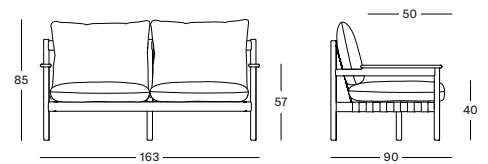

QUICK SHIP SET SIENNA GC201W002S047QSS1 € 3135

1. Set including:
2. 1x Oda lounge sofa 2.5S in untreated teak
   - 2x seat cushion and 2x back cushion in Sienna M0505 (cat. G)

PROTECTIVE COVER PC059 € 385

ODA LOUNGE SOFA 3S GC202 € 2290

- Polypropylene strap on a solid untreated teak frame.

CUSHIONS	CAT. B	CAT. C	CAT. G	COM
3 Seat + 3 back cushions 14 cm quick dry foam polyester fibre filling fabric usage QE312: 580 cm	QB312	QC312	QG312	QE312
	€ 1655	€ 1765	€ 1850	€ 1655