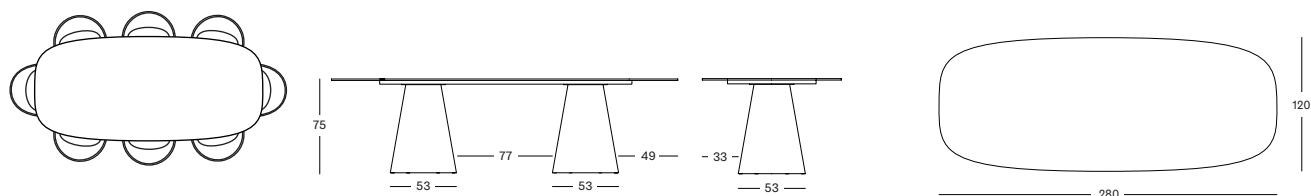

SANDRO DINING TABLE 280X120 GT036A045

- Aluminium frame with a ceramic table top.

FLINT CERAMIC TOP K001 € 6450

SHARDS CERAMIC TOP K002 € 4850

PORTLAND CERAMIC TOP K003 € 4850