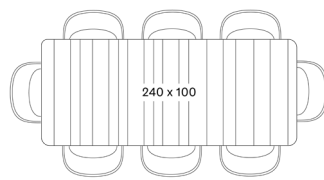

MAX DINING TABLES

MAX DINING TABLE 90X90 GT095

- Powder coated aluminium structure with an untreated solid teak top, a black HPL top or ceramic top in Flint or Portland

TEAK TOP W002	€ 1445
BLACK HPL TOP H055	€ 1815
FLINT CERAMIC TOP K001	€ 1995
PORTLAND CERAMIC TOP K003	€ 1650

MAX DINING TABLE 180X90 GT094

- Powder coated aluminium structure with an untreated solid teak top, or a ceramic top in Flint or Portland

TEAK TOP W002	€ 2095
FLINT CERAMIC TOP K001	€ 2995
PORTLAND CERAMIC TOP K003	€ 2285

MAX DINING TABLE 240X100 GT093

- Powder coated aluminium structure with an untreated solid teak top, or a ceramic top in Flint or Portland

TEAK TOP W002	€ 2850
FLINT CERAMIC TOP K001	€ 3995
PORTLAND CERAMIC TOP K003	€ 2995