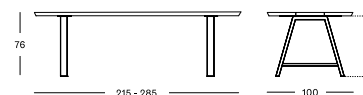

PROTECTIVE COVER PC050 MATTEO DINING TABLE 285X100 € 850

Frame Aluminium

Top Teak