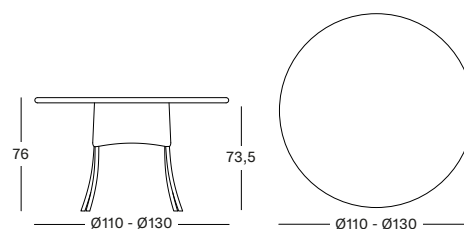

OUTDOOR LLOYD LOOM COLLECTION

NICE DINING CHAIR GD102 € 575

- Treated Lloyd Loom weave on an aluminium frame.
- Should be stored indoors during humid and cold weather.

CUSHIONS	CAT. B	CAT. C	CAT. G	COM
Seat cushion 4 cm polyether foam fabric usage CE002: 65 cm	CB002 € 122	CC002 € 132	CG002 € 160	CE002 € 122

PROTECTIVE COVER PC001 € 205

Frame/Seat Lloyd Loom

All colours
see page 9

MONTE CARLO DINING CHAIR GD104 € 598

- Treated Lloyd Loom weave on an aluminium frame.
- Should be stored indoors during humid and cold weather.

CUSHIONS	CAT. B	CAT. C	CAT. G	COM
Seat cushion 4 cm polyether foam fabric usage CE004: 65 cm	CB004 € 122	CC004 € 132	CG004 € 160	CE004 € 122

PROTECTIVE COVER PC001 € 205

AVIGNON SIDE TABLE GT101 € 620

- Treated Lloyd Loom weave on an aluminium frame.
- Should be stored indoors during humid and cold weather.
- Optional glass top available.

GLASS FOR AVIGNON SIDE TABLE GL001 € 85

PROTECTIVE COVER PC052 € 185

NIMES DINING TABLE

- Treated Lloyd Loom weave on an aluminium frame.
- Should be stored indoors during humid and cold weather.
- Optional glass top available.

NIMES DINING TABLE DIA 110 GT010 € 998

GLASS FOR NIMES DIA 110 GL102 € 190

NIMES DINING TABLE DIA 130 GT012 € 1135

GLASS FOR NIMES DIA 130 GL103 € 230