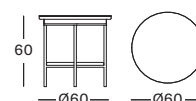

GLASS FOR AVIGNON SIDE TABLE GL001 € 85