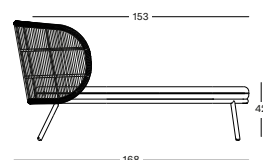

KODO COLLECTION by Studio Segers

KODO DAYBED GC082 € 2575

- Polypropylene rope on a powder coated aluminium frame.

CUSHIONS	CAT. B	CAT. C	CAT. G	COM
Seat cushion 12 cm quick dry foam fabric usage QE226: 430 cm	QB226 € 1395	QC226 € 1425	QG226 € 1575	QE226 € 1395
Deco 40x40 polyester fibre filling	CB092 € 90	CC092 € 101	CG092 € 115	CE092 € 90
Deco 50x50 polyester fibre filling	CB115 € 101	CC115 € 116	CG115 € 129	CE115 € 101
Deco 60x60 polyester fibre filling	CB123 € 118	CC123 € 129	CG123 € 155	CE123 € 118

Frame/Seat Aluminium/ Polypropylene rope

QUICK SHIP SET FOSSIL GREY ALMOND / FIG GREEN GC082A033S033QSS6 € 4808

QUICK SHIP SET DUNE WHITE ALMOND / FIG GREEN GC082A045S045QSS6 € 4808

Set including: • 1x Kodo daybed in Fossil Grey or Dune White

- 1x seat cushion in Almond P0303 (cat. C)
- 2x deco cushion 40x40 in Pine Green M0202 (cat. C)
- 3x deco cushion 50x50 in Fig Green M0303 (cat. C)
- 2x deco cushion in 60x60 in Almond P0303 (cat. C)

PROTECTIVE COVER PC010 € 560