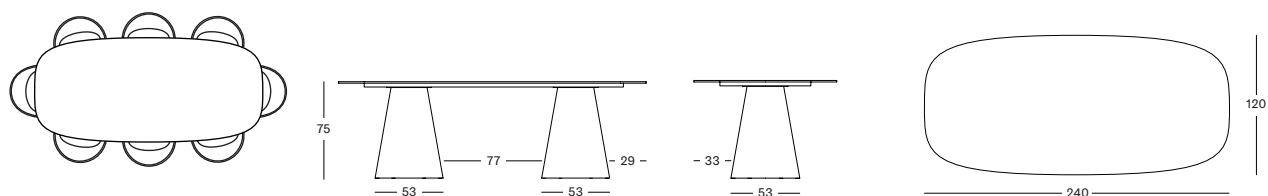

SANDRO DINING TABLE 240X120 GT034A045

- Aluminium frame with a ceramic table top.

FLINT CERAMIC TOP K001 € 5500

SHARDS CERAMIC TOP K002 € 4385

PORTLAND CERAMIC TOP K003 € 4385