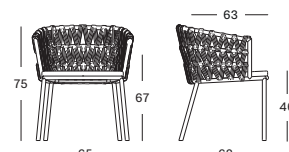

Seat Acrylic rope

Lava
S013