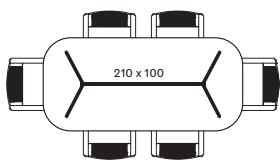

PROTECTIVE COVER PC053 DAVID DINING TABLE 210X100 € 750

PROTECTIVE COVER PC048 DAVID DINING TABLE 280X106 € 850