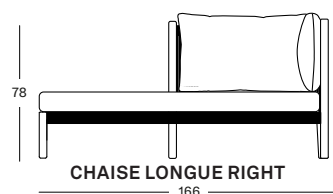

Frame Teak

Seat Polypropylene rope