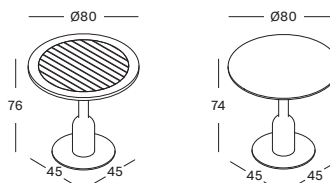

SPHERA DIA 80 BI354

- Bistro dining table with a 2 cm untreated teak top or a 1 cm black HPL and a matt epoxy and black powder coated steel base.
- Other tops available on request with MOQ 20 pcs: up to max 80x80 or dia 100 cm.

TEAK TOP UNTREATED

€ 950

HPL TOP BLACK

€ 1295