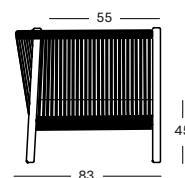

Seat Polypropylene rope