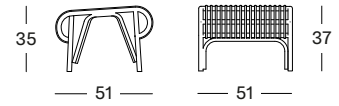

LUCY COLLECTION

LUCY FOOTREST GC059 € 420

- Polyethylene wicker on an aluminium frame.

Frame/Seat Synthetic wicker

Off white
S003