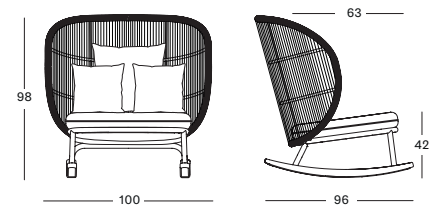

QUICK SHIP SET COMBI 1 RUST/CINNAMON ALMOND/BURNT ORANGE GC087A030S051QSS17 € 2549

1. Set including:
2. 1x Kodo rocking chair in Rust/Cinnamon
   - 1x seat cushion in Almond P0303 (cat. C)
   - 2x deco cushion 40x40 in Burnt Orange M1414 (cat. G)
   - 1x deco cushion 60x60 in Almond P0303 (cat. C)

PROTECTIVE COVER PC007 € 325