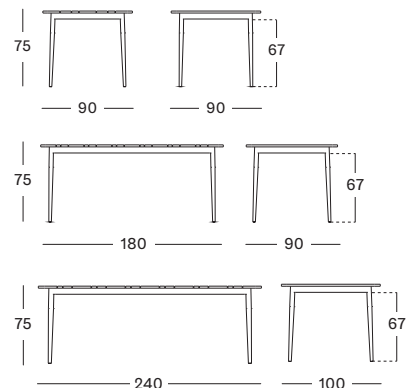

Top Teak

Untreated teak
W002

LEO COFFEE & SIDE TABLES

- Powder coated aluminium frame and top.

SIDE TABLE DIA 45 GT068 € 330

COFFEE TABLE DIA 60 GT069 € 350

COFFEE TABLE DIA 70 GT072 € 450

Frame Aluminium

Lava
A013