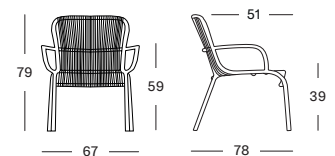

LOOP COLLECTION

LOOP DINING CHAIR GD078

- Black polyethylene fibre on a powder coated aluminium frame.
- Polypropylene rope on a powder coated aluminium frame (Dune White, Taupe, Fossil Grey, Moss, Terracotta and Rust).
- Stackable for max. 4 chairs. Handle with care to avoid damage.
- Only available per 2 pieces.

DINING CHAIR BLACK € 425

DINING CHAIR ROPE € 485

CUSHIONS	CAT. B	CAT. C	CAT. G	COM
Seat cushion 2 cm polyether foam fabric usage CE430: 65 cm	CB430	CC430	CG430	CE430
	€ 125	€ 134	€ 146	€ 125

PROTECTIVE COVER PC001 € 205

PROTECTIVE COVER PC020 (4X) € 210

LOOP LOUNGE CHAIR GC079

- Black polyethylene fibre on a powder coated aluminium frame.
- Polypropylene rope on a powder coated aluminium frame (Dune White, Taupe, Fossil Grey, Moss, Terracotta and Rust).
- Stackable for max. 4 chairs. Handle with care to avoid damage.
- Only available per 2 pieces.

LOUNGE CHAIR BLACK € 525

LOUNGE CHAIR ROPE € 585

CUSHIONS	CAT. B	CAT. C	CAT. G	COM
Seat cushion 2 cm polyether foam fabric usage CE431: 70 cm	CB431	CC431	CG431	CE431
	€ 145	€ 155	€ 171	€ 145

PROTECTIVE COVER PC060 € 280

LOOP FOOTREST GC080

- Black polyethylene fibre on a powder coated aluminium frame.
- Polypropylene rope on a powder coated aluminium frame (Dune White, Taupe, Fossil Grey, Moss, Terracotta and Rust).

FOOTREST BLACK € 330

FOOTREST ROPE € 380

Frame/Rope Aluminium/Polyethylene fibre

Aluminium/Polypropylene rope

NEW

Frame/Rope Aluminium/Polyethylene fibre

Aluminium/Polypropylene rope

NEW

Frame/Rope Aluminium/Polyethylene fibre

Aluminium/Polypropylene rope

NEW