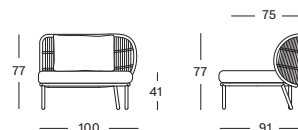

KODO COLLECTION by Studio Segers

KODO MODULAR

- Polypropylene rope on a powder coated aluminium frame.
- 2 connector pieces included per seating module.

Frame/Seat Aluminium/ Polypropylene rope

Dune White
A045S045

KODO MODULAR 1 SEATER LEFT GC157 € 1200

CUSHIONS	CAT. B	CAT. C	CAT. G	COM
Seat + back cushion 14 cm quick dry foam polyester fibre filling fabric usage QE420: 250 cm	QB420	QC420	QG420	QE420
	€ 795	€ 870	€ 895	€ 795

1 Seater Left