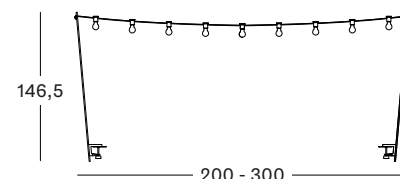

LIGHT MY TABLE

LIGHT MY TABLE GI001 € 295

- Black powder coated steel frame, black neoprene cable with cognac coloured leather patches
- 9x E14 G45 LED lamps included
- EU plug included
- Fits on all tables from 2 to 3 meters, with table tops up to 6 cm thickness
- Self-assembly kit

Frame Steel

Black
M007

Details Neoprene Leather

Black Cognac

SPARE SET OF 9 LED LAMPS FOR LIGHT MY TABLE SE010 € 75

- Class II filament
- G45, Ø 45 mm x 75 mm
- E14, 2W, 2700K Lumen, AC 220V
- Energy label A, 20 000 burning hours

1 LED LAMP FOR LIGHT MY TABLE PRLAM0026 € 8

- Class II filament
- G45, Ø 45 mm x 75 mm
- E14, 2W, 2700K Lumen, AC 220V
- Energy label A, 20 000 burning hours