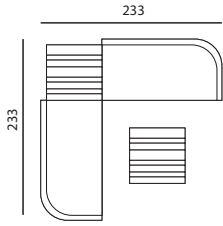

LEO MODULAR SET 1

CAT. B CAT. C CAT. G COM

1. Set including:
2. 1x Leo modular corner left seat & back cushions
   - 1x Leo modular corner right seat & back cushions
   - 2x Leo modular coffee table

€ 6860 € 7006 € 7380 € 6860

This set can be positioned as a left or right corner without any additional items.

END OF LINE*

PROTECTIVE COVER PC012

€ 1095