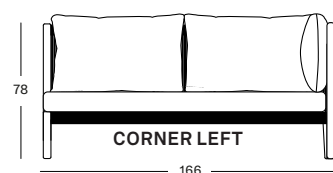

LENTO COLLECTION by Bertrand Lejoly

LENTO MODULAR CORNER

€ 2298

END OF LINE*

- Polypropylene rope on a powder coated aluminium frame with teak legs.

CORNER LEFT GC140

CORNER RIGHT GC141

CUSHIONS

1 Seat + 3 back cushions
12 cm quick dry foam
polyester fibre filling
fabric usage QE384: 480 cm

CAT. B	CAT. C	CAT. G	COM
QB384	QC384	QG384	QE384
€ 1435	€ 1545	€ 1690	€ 1435

QUICK SHIP SET CORNER LEFT STONE GC140W002S026QSS1

€ 3988

QUICK SHIP SET CORNER RIGHT STONE GC141W002S026QSS1

€ 3988

Set including: • 1x Lento modular corner left or right in untreated teak

- 1x seat cushion and 3x back cushion in Stone T0202 (cat. G)

Frame Teak

Seat Polypropylene rope