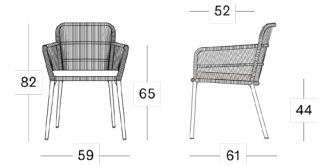

## PROTECTIVE COVER PC064 € 205

Frame Aluminium

Dune White  
A045

Seat Polypropylene rope

Flax  
S049