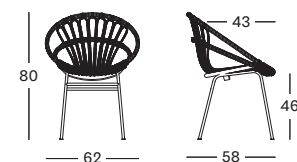

Seat Wicker

Black
S010

Camel
S022

PROTECTIVE COVER PC001 € 205

ROY LAZY CHAIR GC061 € 595

- Polyethylene wicker on an aluminium frame with an epoxy and black powder coated steel frame.

CUSHION	CAT. B	CAT. C	CAT. G	COM
Seat cushion 2 cm polyether foam fabric usage CE172: 65 cm	CB172 € 100	CC172 € 115	CG172 € 130	CE172 € 100

Frame Steel

Black
M007