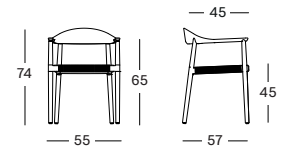

PROTECTIVE COVER PC075 € 205

Frame Teak

Seat Polypropylene rope