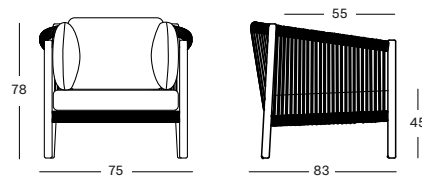

PROTECTIVE COVER PC055 € 290