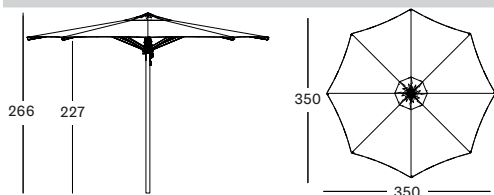

PARASOL BASE 300X300/350X350 LG004M011 € 750

- Powder coated steel plate with zinc plating.
- Black swivel castors with lock.

Frame Wood

Eucalyptus W010

Base Steel

Champagne M011

Canopy fabric Sunbrella Solids cat. B
In stock

CANVAS S0606

Canopy fabric Sunbrella Solids cat. B
On demand

LIN S1212

LONDON STONE S0808

MINERAL BLUE S1010

DARK SMOKE S0909

BLUSH S2929

BLACK S1515

AMBER S3838

OLIVE GREEN S2727

CARBON BEIGE S2828