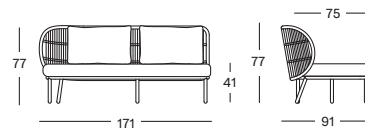

2 Seater Right