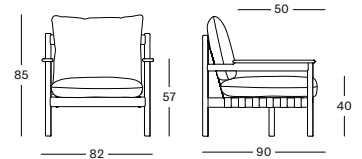

## ODA LOUNGE CHAIR GC200 € 1150

- Polypropylene strap on a solid untreated teak frame.

CUSHIONS	CAT. B	CAT. C	CAT. G	COM
Seat + back cushion 14 cm quick dry foam polyester fibre filling fabric usage QE310: 210 cm	QB310	QC310	QG310	QE310
	€ 580	€ 595	€ 615	€ 580