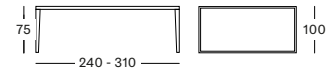

Top Ceramic

Masai Blanco
K004