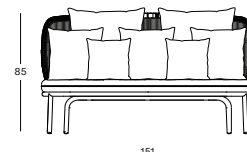

QUICK SHIP SET FOSSIL GREY ALMOND / FIG GREEN GC082A033S033QSS6 € 4808

QUICK SHIP SET DUNE WHITE ALMOND / FIG GREEN GC082A045S045QSS6 € 4808

Set including: • 1x Kodo daybed in Fossil Grey or Dune White

- 1x seat cushion in Almond P0303 (cat. C)
- 2x deco cushion 40x40 in Pine Green M0202 (cat. C)
- 3x deco cushion 50x50 in Fig Green M0303 (cat. C)
- 2x deco cushion in 60x60 in Almond P0303 (cat. C)

PROTECTIVE COVER PC010 € 560