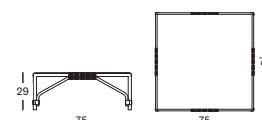

Frame/Seat Synthetic wicker

Off white
S003