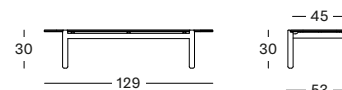

## ODA SIDE TABLE DIA 45 GT149

- Solid untreated teak frame with a ceramic top (12 mm).

FLINT CERAMIC TOP € 970

SHARDS CERAMIC TOP € 890

PORTLAND CERAMIC TOP € 890

**Frame Teak**

**Top Ceramic**