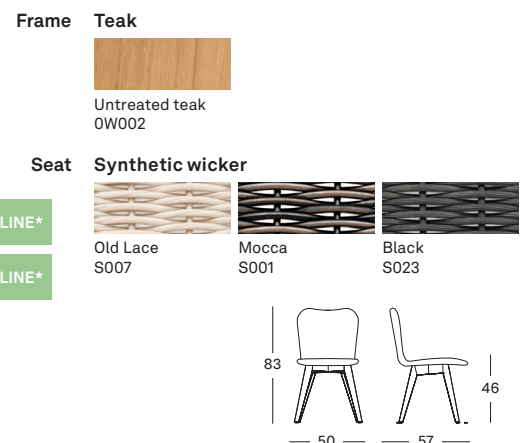

LENA

LENA DINING CHAIR GD070

- Polyethylene wicker on an aluminium frame with an untreated teak or epoxy and black powder coated steel base.

TEAK BASE OLD LACE 0W002S007 € 565

TEAK BASE MOCCA 0W002S001 € 565

TEAK BASE BLACK 0W002S023 € 565

PROTECTIVE COVER PC001 € 205