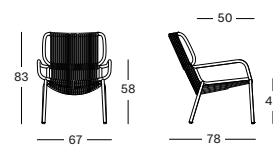

SWEEP DINING CHAIR GD025 € 450

- Polypropylene rope on a powder coated aluminium frame.
- Nylon glides.
- Stackable with care (max. 6 chairs)

CUSHION	CAT. B	CAT. C	CAT. G	COM
Seat cushion 2 cm quick dry foam fabric usage QE433: 50 cm	QB433 € 95	QC433 € 110	QG433 € 120	QE433 € 95

PROTECTIVE COVER PC064 € 205

PROTECTIVE COVER PC020 (4X) € 210

Frame Aluminium/rope

RIBBON COLLECTION by Studio Segers

RIBBON DINING CHAIR GD026 € 495

- Flat polypropylene rope on a powder coated aluminium frame.
- Nylon glides.
- Stackable with care (max. 6 chairs)

CUSHION	CAT. B	CAT. C	CAT. G	COM
Seat cushion 2 cm quick dry foam fabric usage QE434: 51 cm	QB434 € 95	QC434 € 110	QG434 € 120	QE434 € 95

PROTECTIVE COVER PC001 € 205

PROTECTIVE COVER PC020 (4X) € 210

Frame Aluminium/rope

RIBBON LOUNGE CHAIR GC017 € 595

- Flat polypropylene rope on a powder coated aluminium frame.
- Nylon glides.
- Stackable with care (max. 6 chairs)

CUSHION	CAT. B	CAT. C	CAT. G	COM
Seat cushion 2 cm quick dry foam fabric usage QE435: 65 cm	QB435 € 155	QC435 € 168	QG435 € 185	QE435 € 155

PROTECTIVE COVER PC060 € 280

Frame Aluminium/rope

RIBBON FOOTREST GC018 € 285

- Flat polypropylene rope on a powder coated aluminium frame.
- Nylon glides.

Frame Aluminium/rope