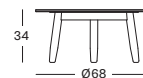

DAVID COLLECTION

DAVID SUNLOUNGER GC092 € 1950

- Polypropylene rope on a stained brushed teak frame.

CUSHION	CAT. B	CAT. C	CAT. G	COM
Seat cushion removable with piping 6 cm quick dry foam fabric usage QE230: 320 cm	QB230	QC230	QG230	QE230
	€ 655	€ 685	€ 840	€ 655

PROTECTIVE COVER PC022 € 475

Frame Teak

Seat Polypropylene rope

DAVID ROUND SIDE & COFFEE TABLES

- Stained brushed teak base with a Flint ceramic table top.

SIDE TABLE DIA 40 GT059 € 695

COFFEE TABLE DIA 68 GT082 € 995

Frame Teak

Top Ceramic

DAVID SIDE & COFFEE TABLES

- Stained brushed teak base with a Flint ceramic table top.

SIDE TABLE 41X41 GT055 € 975

COFFEE TABLE 129X45 GT054 € 1750

COFFEE TABLE 120X120 GT058 € 3100

Frame Teak

Top Ceramic