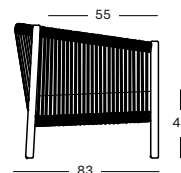

LENTO COLLECTION by Bertrand Lejoly

LENTO LOUNGE SOFA 3S GC138 € 2900

- Polypropylene rope on a powder coated aluminium frame with teak legs.

CUSHIONS	CAT. B	CAT. C	CAT. G	COM
1 Seat + 3 back cushions 12 cm quick dry foam polyester fibre filling fabric usage QE385: 560 cm	QB385	QC385	QG385	QE385
	€ 1680	€ 1795	€ 1925	€ 1680

Frame Teak

Untreated teak
W002

Seat Polypropylene rope

Anthracite
S026