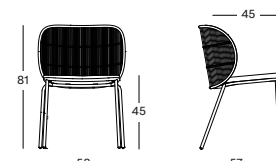

QUICK SHIP SET FOSSIL GREY ALMOND GD041A033S033QSS1 € 735

QUICK SHIP SET DUNE WHITE ALMOND GD041A045S045QSS1 € 735

1. Set including:
2. 1x Kodo dining chair in Fossil Grey or Dune White
   - 1x seat cushion in Almond P0303 (cat. C)