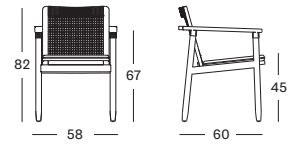

DAVID COLLECTION

DAVID DINING ARMCHAIR GD091 € 725

- Polypropylene rope on a stained brushed teak frame.

CUSHION	CAT. B	CAT. C	CAT. G	COM
Seat cushion 4 cm quick dry foam fabric usage QE212: 65 cm	QB212	QC212	QG212	QE212
	€ 129	€ 140	€ 165	€ 129

Frame Teak

Seat Polypropylene rope

QUICK SHIP SET SAVANE COCONUT GD091W092S048QSS1 € 865

1. Set including:
2. 1x David dining chair in Aged Teak
   - 1x seat cushion in Savane Coconut S2222 (cat. C) with contrast piping in London Stone S0808 (cat. B)