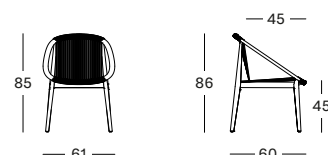

FRIDA COLLECTION

FRIDA DINING CHAIR GD250 € 785

- Polypropylene rope on an untreated teak frame.

UNTREATED TEAK / ANTHRACITE

UNTREATED TEAK / DUNE WHITE

UNTREATED TEAK / DARK GREEN

CUSHION	CAT. B	CAT. C	CAT. G	COM
Seat cushion Removable cover 2cm polyether foam fabric usage CE428: 50 cm	CB428 € 124	CC428 € 140	CG428 € 160	CE428 € 124

PROTECTIVE COVER PC064 € 205

Frame/Rope Wood/Polypropylene