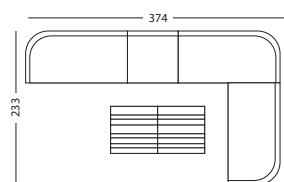

LEO MODULAR SET 4 RIGHT	CAT. B	CAT. C	CAT. G	COM

1. Set including:
2. 2x Leo modular corner left seat & back cushions
   - 1x Leo modular corner right seat & back cushions
   - 1x Leo modular center seat & back cushion
   - 2x Leo modular coffee table

€ 10795	€ 11054	€ 11730	€ 10795

END OF LINE*

PROTECTIVE COVER PC017	€ 1225