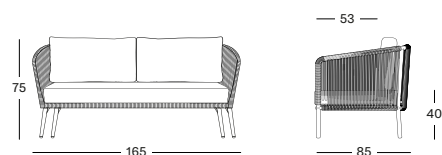

## PROTECTIVE COVER PC003 € 370

Frame Aluminium

Dune White  
A045

Seat Polypropylene rope

Flax  
S049