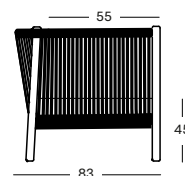

Frame Teak

Seat Polypropylene rope