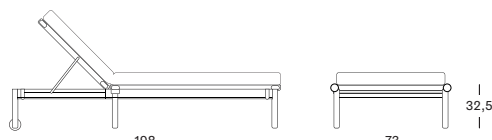

PROTECTIVE COVER PC001 € 205

ODA SUNLOUNGER GC016 € 1650

- Polypropylene strap on a solid untreated teak frame.

CUSHIONS	CAT. B	CAT. C	CAT. G	COM
Removable cover 8 cm quick dry foam fabric usage QE319: 387 cm	QB319 € 670	QC319 € 735	QG319 € 825	QE319 € 670