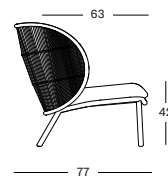

KODO COLLECTION by Studio Segers

KODO DEEP SOFA GC060 € 2460

- Polypropylene rope on a powder coated aluminium frame.

CUSHIONS	CAT. B	CAT. C	CAT. G	COM
1 Seat + 2 back cushions 14 cm quick dry foam polyester fibre filling fabric usage QE342 : 370 cm	QB342 € 1250	QC342 € 1295	QG342 € 1350	QE342 € 1250

QUICK SHIP SET FOSSIL GREY ALMOND GC060A033S033QSS1 € 3755

QUICK SHIP SET DUNE WHITE ALMOND GC060A045S045QSS1 € 3755

1. Set including:
2. 1x Kodo deep sofa in Fossil Grey or Dune White
   - 1x seat cushion and 2x back cushion in Almond P0303 (cat. C)

PROTECTIVE COVER PC054 € 440

KODO LOUNGE SOFA GC043 € 1750

- Polypropylene rope on a powder coated aluminium frame.

CUSHIONS	CAT. B	CAT. C	CAT. G	COM
Seat cushion 12 cm quick dry foam fabric usage QE143: 300 cm	QB143 € 730	QC143 € 775	QG143 € 865	QE143 € 730
Deco 40x40 polyester fibre filling	CB092 € 90	CC092 € 101	CG092 € 115	CE092 € 90
Deco 50x50 polyester fibre filling	CB115 € 101	CC115 € 116	CG115 € 129	CE115 € 101

QUICK SHIP SET FOSSIL GREY ALMOND / FIG GREEN GC043A033S033QSS5 € 3060

QUICK SHIP SET DUNE WHITE ALMOND / FIG GREEN GC043A045S045QSS5 € 3060

1. Set including:
2. 1x Kodo lounge sofa in Fossil Grey or Dune White
   - 1x seat cushion in Almond P0303 (cat. C)
   - 3x deco cushion 40x40 in Pine Green M0202 (cat. C)
   - 2x deco cushion 50x50 in Fig Green M0303 (cat. C)

QUICK SHIP SET RUST/CINNAMON ALMOND / BURNT ORANGE GC043A030S051QSS7 € 3102

1. Set including:
2. 1x Kodo lounge sofa in Rust/Cinnamon
   - 1x seat cushion in Almond P0303 (cat. C)
   - 3x deco cushion 40x40 in Burnt orange M1414 (cat. G)
   - 2x deco cushion 50x50 in Almond P0303 (cat. C)

PROTECTIVE COVER PC066 € 385

Frame/Seat Aluminium/ Polypropylene rope

Frame/Seat Aluminium/ Polypropylene rope

NEW