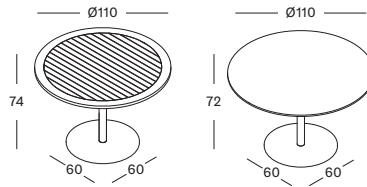

RONDA DIA 110 BI557

- Bistro dining table with a 2 cm untreated teak top or a 1 cm black HPL top and a matt epoxy and black powder coated steel base.
- Other tops available on request with MOQ 20 pcs: up to max dia 120 cm.

TEAK TOP UNTREATED

€ 1240

HPL TOP BLACK

€ 1695