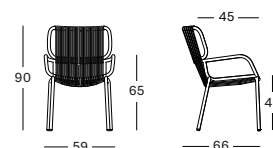

**PROTECTIVE COVER PC001** € 205

**PROTECTIVE COVER PC020 (4X)** € 210

**Frame Aluminium/rope**

Moss/Dark green  
A016S050

Taupe/Sand  
A011S052

**RIBBON LOUNGE CHAIR GC017** € 595

- Flat polypropylene rope on a powder coated aluminium frame.
- Nylon glides.
- Stackable with care (max. 6 chairs)