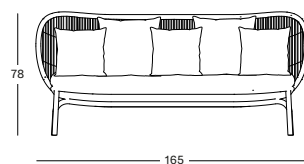

KODO COLLECTION by Studio Segers

KODO DEEP SOFA GC060 € 2460

- Polypropylene rope on a powder coated aluminium frame.

CUSHIONS	CAT. B	CAT. C	CAT. G	COM
1 Seat + 2 back cushions 14 cm quick dry foam polyester fibre filling fabric usage QE342 : 370 cm	QB342 € 1250	QC342 € 1295	QG342 € 1350	QE342 € 1250

QUICK SHIP SET FOSSIL GREY ALMOND GC060A033S033QSS1 € 3755

QUICK SHIP SET DUNE WHITE ALMOND GC060A045S045QSS1 € 3755

1. Set including:
2. 1x Kodo deep sofa in Fossil Grey or Dune White
   - 1x seat cushion and 2x back cushion in Almond P0303 (cat. C)

PROTECTIVE COVER PC054 € 440

KODO LOUNGE SOFA GC043 € 1750

- Polypropylene rope on a powder coated aluminium frame.

CUSHIONS	CAT. B	CAT. C	CAT. G	COM
Seat cushion 12 cm quick dry foam fabric usage QE143: 300 cm	QB143 € 730	QC143 € 775	QG143 € 865	QE143 € 730
Deco 40x40 polyester fibre filling	CB092 € 90	CC092 € 101	CG092 € 115	CE092 € 90
Deco 50x50 polyester fibre filling	CB115 € 101	CC115 € 116	CG115 € 129	CE115 € 101

QUICK SHIP SET FOSSIL GREY ALMOND / FIG GREEN GC043A033S033QSS5 € 3060

QUICK SHIP SET DUNE WHITE ALMOND / FIG GREEN GC043A045S045QSS5 € 3060

1. Set including:
2. 1x Kodo lounge sofa in Fossil Grey or Dune White
   - 1x seat cushion in Almond P0303 (cat. C)
   - 3x deco cushion 40x40 in Pine Green M0202 (cat. C)
   - 2x deco cushion 50x50 in Fig Green M0303 (cat. C)

QUICK SHIP SET RUST/CINNAMON ALMOND / BURNT ORANGE GC043A030S051QSS7 € 3102

1. Set including:
2. 1x Kodo lounge sofa in Rust/Cinnamon
   - 1x seat cushion in Almond P0303 (cat. C)
   - 3x deco cushion 40x40 in Burnt orange M1414 (cat. G)
   - 2x deco cushion 50x50 in Almond P0303 (cat. C)

PROTECTIVE COVER PC066 € 385

Frame/Seat Aluminium/ Polypropylene rope

Frame/Seat Aluminium/ Polypropylene rope

NEW