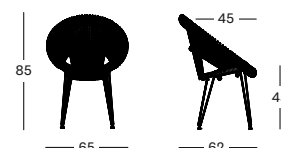

ROY COLLECTION

ROXY DINING CHAIR GD060 € 495

- Polyethylene wicker on an aluminium frame with an epoxy and black powder coated steel frame.

CUSHION	CAT. B	CAT. C	CAT. G	COM
Seat cushion 2 cm polyether foam fabric usage CE171: 60 cm	CB171 € 100	CC171 € 108	CG171 € 138	CE171 € 100

Frame Steel

Black
M007

Seat Wicker

Black
S010

Camel
S022

PROTECTIVE COVER PC001 € 205

ROXANNE DINING CHAIR GD084 € 395

- Polyethylene wicker on an aluminium frame with an epoxy and black powder coated steel frame.

CUSHION	CAT. B	CAT. C	CAT. G	COM
Seat cushion non-removable cover 2 cm polyether foam fabric usage CE193: 55 cm	CB193 € 95	CC193 € 105	CG193 € 120	CE193 € 95
Seat + back cushion non-removable cover 2 cm polyether foam polyester fibre filling fabric usage CE038: 90 cm	CB038 € 198	CC038 € 225	CG038 € 250	CE038 € 198

Frame Steel

Black
M007