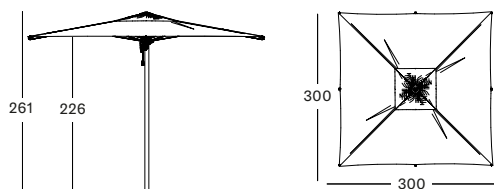

PARASOL BASE 300X300/350X350 LG004M011 € 750

- Powder coated steel plate with zinc plating.
- Black swivel castors with lock.

FLORENCE PARASOL 350X350

- Frame in clear varnished eucalyptus (dia 61 mm).
- Canopy standard with Canvas S0606, Sunbrella Solids on demand.

CANOPY SUNBRELLA CANVAS PA003W010BS06 € 1995

CANOPY SUNBRELLA SOLIDS PA003W010B € 2595