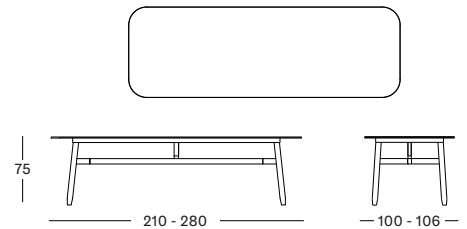

PROTECTIVE COVER PC053 DAVID DINING TABLE 210X100 € 750

PROTECTIVE COVER PC048 DAVID DINING TABLE 280X106 € 850