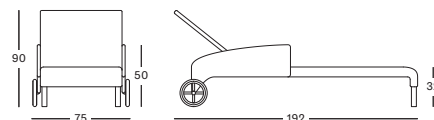

OUTDOOR LLOYD LOOM COLLECTION

DOVILE SUNLOUNGER WITH ARMS GC120 € 1450

- Treated Lloyd Loom weave on an aluminium frame.
- Should be stored indoors during humid and cold weather.

CUSHION	CAT. B	CAT. C	CAT. G	COM
Removable cover with piping 3 cm polyether foam fabric usage CE120: 230 cm	CB120 € 310	CC120 € 340	CG120 € 450	CE120 € 310
Non-removable cover with piping 3 cm polyether foam fabric usage CE020: 240 cm	CB020 € 300	CC020 € 325	CG020 € 420	CE020 € 300

Frame/Seat Lloyd Loom

All colours
see page 9