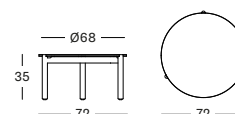

## ODA SIDE TABLE DIA 45 GT149

- Solid untreated teak frame with a ceramic top (12 mm).

FLINT CERAMIC TOP € 970

SHARDS CERAMIC TOP € 890

PORTLAND CERAMIC TOP € 890

**Frame Teak**

**Top Ceramic**