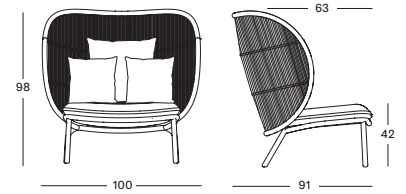

KODO COLLECTION by Studio Segers

KODO COCOON GC044 € 1295

- Polypropylene rope on a powder coated aluminium frame.

CUSHIONS	CAT. B	CAT. C	CAT. G	COM
Seat cushion 12 cm quick dry foam fabric usage QE142: 180 cm	QB142 € 410	QC142 € 440	QG142 € 495	QE142 € 410
Deco 40x40 polyester fibre filling	CB092 € 90	CC092 € 101	CG092 € 115	CE092 € 90
Deco 60x60 polyester fibre filling	CB123 € 118	CC123 € 129	CG123 € 155	CE123 € 118

Frame/Seat Aluminium/ Polypropylene rope

NEW

QUICK SHIP SET COMBI 1 FOSSIL GREY ALMOND/FIG GREEN GC044A033S033QSS16 € 2066

QUICK SHIP SET COMBI 1 DUNE WHITE ALMOND/FIG GREEN GC044A045S045QSS16 € 2066

1. Set including:
2. 1x Kodo cocoon in Fossil Grey or Dune White
   - 1x seat cushion in Almond P0303 (cat. C)
   - 2x deco cushion 40x40 in Pine Green M0202 (cat. C)
   - 1x deco cushion 60x60 in Fig Green M0303 (cat. C)

QUICK SHIP SET COMBI 1 RUST/CINNAMON ALMOND/BURNT ORANGE GC044A030S051QSS17 € 2094

1. Set including:
2. 1x Kodo cocoon in Rust/Cinnamon
   - 1x seat cushion in Almond P0303 (cat. C)
   - 2x deco cushion 40x40 in Burnt Orange M1414 (cat. G)
   - 1x deco cushion 60x60 in Almond P0303 (cat. C)

PROTECTIVE COVER PC007 € 325