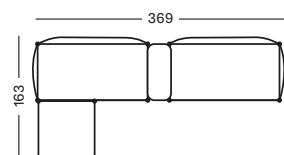

LENTO MODULAR SET 8

CAT. B CAT. C CAT. G COM

1. Set including:
2. 1x Lento modular corner right seat & back cushions
   - 1x Lento modular corner left seat & back cushions
   - 1x Lento modular ottoman seat cushion
   - 1x Lento modular connecting side table with Portland ceramic top

€ 9336 € 9576 € 9901 € 9336

PROTECTIVE COVER PC042

€ 755