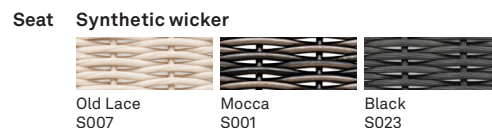

EDGARD COLLECTION

EDGARD DINING CHAIR GD083

TEAK BASE € 575

- Polyethylene wicker on an aluminium frame with an untreated teak base.

CUSHION	CAT. B	CAT. C	CAT. G	COM
Seat cushion 2 cm polyether foam fabric usage CE077: 60 cm	CB077 € 98	CC077 € 108	CG077 € 125	CE077 € 98

QUICK SHIP SET CAT. B € 673

1. Set including:
2. 1x Edgard dining chair Old Lace, Mocca or Black with teak base
   - 1x seat cushion in:
     - Black S1515 (cat. B)
     - London Stone S0808 (cat. B)

QUICK SHIP SET CAT. C € 683

1. Set including:
2. 1x Edgard dining chair Old Lace, Mocca or Black with teak base
   - 1x seat cushion in Almond P0303 (cat. C)

STEEL A BASE € 540

- Polyethylene wicker on an aluminium frame with an epoxy and black powder coated steel frame.

CUSHION	CAT. B	CAT. C	CAT. G	COM
Seat cushion 2 cm polyether foam fabric usage CE077: 60 cm	CB077 € 98	CC077 € 108	CG077 € 125	CE077 € 98

QUICK SHIP SET CAT. B € 638

1. Set including:
2. 1x Edgard dining chair Old Lace, Mocca or Black with steel a base
   - 1x seat cushion in:
     - Black S1515 (cat. B)
     - London Stone S0808 (cat. B)

QUICK SHIP SET CAT. C € 648

1. Set including:
2. 1x Edgard dining chair Old Lace, Mocca or Black with steel a base
   - 1x seat cushion in Almond P0303 (cat. C)

PROTECTIVE COVER PC064 € 205