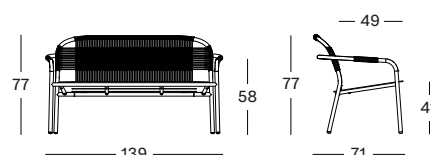

## PROTECTIVE COVER PC069 € 335

Frame/rope Aluminium/polypropylene

Sage Green/  
Misty Dots  
A046S040

Fossil Grey /  
Misty dots  
A033S040

Dune white /  
Dune white  
A045S045