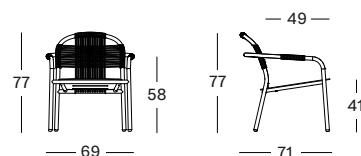

## PROTECTIVE COVER PC060 € 280

Frame/rope Aluminium/polypropylene

Sage Green/  
Misty Dots  
A046S040

Fossil Grey /  
Misty dots  
A033S040

Dune white /  
Dune white  
A045S045