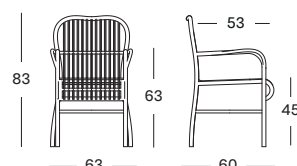

Frame/Seat Synthetic wicker

Off white
S003