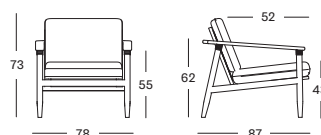

DAVID COLLECTION

DAVID LOUNGE CHAIR GC085 € 1240

- Polypropylene rope on a stained brushed teak frame.

CUSHIONS	CAT. B	CAT. C	CAT. G	COM
Seat + back cushion 12 cm quick dry foam polyester fibre filling fabric usage QE214: 170 cm	QB214 € 510	QC214 € 555	QG214 € 640	QE214 € 510

Frame Teak

Aged Teak
W092

Seat Polypropylene rope

Greige
S048