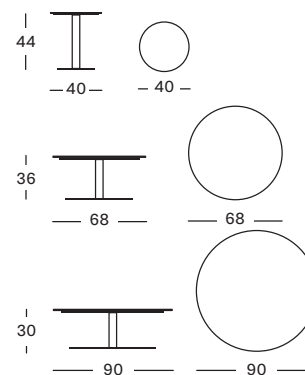

CERAMIC TOP