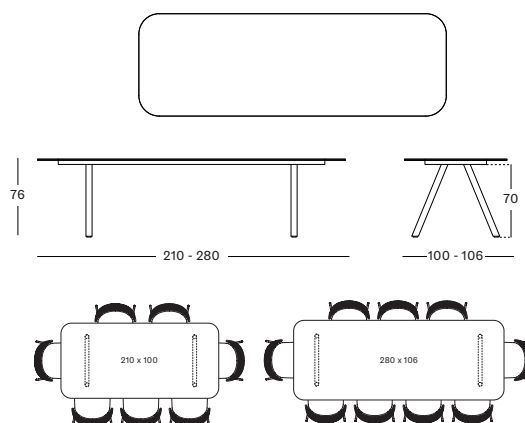

KODO COLLECTION by Studio Segers

KODO DINING CHAIR GD041 € 585

- Polypropylene rope on a powder coated aluminium frame.
- Stackable (4x) with care.

CUSHION	CAT. B	CAT. C	CAT. G	COM
Seat cushion 4 cm quick dry foam fabric usage QE141: 60 cm	QB141	QC141	QG141	QE141
	€ 140	€ 150	€ 170	€ 140

Frame/Seat Aluminium/ Polypropylene rope

QUICK SHIP SET FOSSIL GREY ALMOND GD041A033S033QSS1 € 735

QUICK SHIP SET DUNE WHITE ALMOND GD041A045S045QSS1 € 735

1. Set including:
2. 1x Kodo dining chair in Fossil Grey or Dune White
   - 1x seat cushion in Almond P0303 (cat. C)

PROTECTIVE COVER PC064 € 205

PROTECTIVE COVER PC020 (4X) € 210

KODO DINING TABLE 210X100 GT049

- Powder coated aluminium frame with a ceramic top (12 mm)

FLINT CERAMIC TOP € 4855

SHARDS CERAMIC TOP € 4100

PORTLAND CERAMIC TOP € 4100

Frame Aluminium

Top Ceramic

KODO DINING TABLE 280X106 GT050

- Powder coated aluminium frame with a ceramic top (12 mm)

FLINT CERAMIC TOP € 5400

SHARDS CERAMIC TOP € 4595

PORTLAND CERAMIC TOP € 4595

PROTECTIVE COVER PC053 KODO DINING TABLE 210X100 € 750

PROTECTIVE COVER PC048 KODO DINING TABLE 280X106 € 850