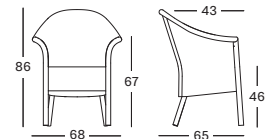

PROTECTIVE COVER PC001 € 205

Frame/Seat Synthetic wicker

REMI

REMI DINING CHAIR GD183 € 695

- Polypropylene rope on an aluminium frame with an untreated teak base.

TEAK BASE € 695

CUSHION	CAT. B	CAT. C	CAT. G	COM
Seat cushion 2 cm polyether foam fabric usage CE077: 60 cm	CB077 € 98	CC077 € 108	CG077 € 125	CE077 € 98