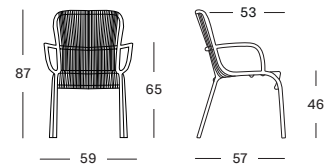

LOOP COLLECTION

LOOP DINING CHAIR GD078

- Black polyethylene fibre on a powder coated aluminium frame.
- Polypropylene rope on a powder coated aluminium frame (Dune White, Taupe, Fossil Grey, Moss, Terracotta and Rust).
- Stackable for max. 4 chairs. Handle with care to avoid damage.
- Only available per 2 pieces.

DINING CHAIR BLACK € 425

DINING CHAIR ROPE € 485

CUSHIONS	CAT. B	CAT. C	CAT. G	COM
Seat cushion 2 cm polyether foam fabric usage CE430: 65 cm	CB430	CC430	CG430	CE430
	€ 125	€ 134	€ 146	€ 125

PROTECTIVE COVER PC001 € 205

PROTECTIVE COVER PC020 (4X) € 210

LOOP LOUNGE CHAIR GC079

- Black polyethylene fibre on a powder coated aluminium frame.
- Polypropylene rope on a powder coated aluminium frame (Dune White, Taupe, Fossil Grey, Moss, Terracotta and Rust).
- Stackable for max. 4 chairs. Handle with care to avoid damage.
- Only available per 2 pieces.

LOUNGE CHAIR BLACK € 525

LOUNGE CHAIR ROPE € 585

CUSHIONS	CAT. B	CAT. C	CAT. G	COM
Seat cushion 2 cm polyether foam fabric usage CE431: 70 cm	CB431	CC431	CG431	CE431
	€ 145	€ 155	€ 171	€ 145

PROTECTIVE COVER PC060 € 280

LOOP FOOTREST GC080

- Black polyethylene fibre on a powder coated aluminium frame.
- Polypropylene rope on a powder coated aluminium frame (Dune White, Taupe, Fossil Grey, Moss, Terracotta and Rust).

FOOTREST BLACK € 330

FOOTREST ROPE € 380

Frame/Rope Aluminium/Polyethylene fibre

Aluminium/Polypropylene rope

NEW

Frame/Rope Aluminium/Polyethylene fibre

Aluminium/Polypropylene rope

NEW

Frame/Rope Aluminium/Polyethylene fibre

Aluminium/Polypropylene rope

NEW