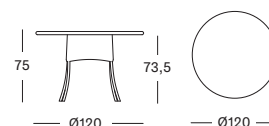

Frame/Top Synthetic wicker

Frame/Seat Synthetic wicker