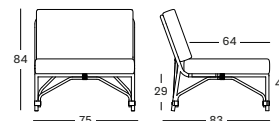

Frame/Seat Synthetic wicker

Off white
S003