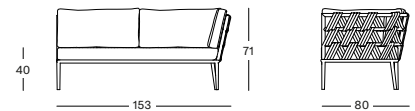

LEO COLLECTION

LEO MODULAR CORNER LEFT GC047

€ 1550

END OF LINE*

- Acrylic rope on a powder coated aluminium frame.

CUSHIONS	CAT. B	CAT. C	CAT. G	COM
1 Seat + 3 back cushions 12 cm quick dry foam polyester fibre filling fabric usage QE360: 510 cm	QB360	QC360	QG360	QE360
	€ 1080	€ 1153	€ 1340	€ 1080

Frame Aluminium

Lava
A013

Seat Acrylic rope

Lava
S013