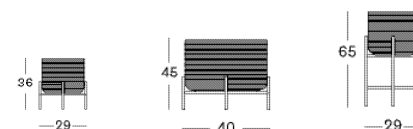

IVO PLANT STAND

- Black powder coated steel frame with a HDPE wicker plant basket.
- Plastic saucer included.

SMALL DIA 29X36H GA901 € 260 **END OF LINE***

MEDIUM DIA 40X45H GA902 € 330 **END OF LINE***

LARGE DIA 29X65H GA903 € 350 **END OF LINE***

Frame Steel

Black
M007

Basket HDPE wicker

Black
S010