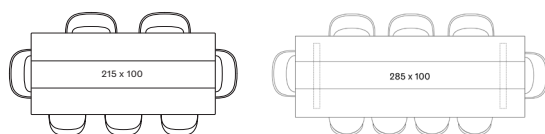

SANDRO TABLES

NEW

SANDRO BAR TABLE DIA 75 BI002A045

- Aluminium frame with an aluminium or ceramic table top (12mm).

DUNE WHITE ALUMINIUM TOP A045	€ 1750
FLINT CERAMIC TOP K001	€ 2195
SHARDS CERAMIC TOP K002	€ 1850
PORTLAND CERAMIC TOP K003	€ 1850

Frame Aluminium

Top Aluminium

Top Ceramic

SANDRO DINING TABLE DIA 90 GT037A045

- Aluminium frame with an aluminium or ceramic table top (12mm).

DUNE WHITE ALUMINIUM TOP A045	€ 1650
FLINT CERAMIC TOP K001	€ 2095
SHARDS CERAMIC TOP K002	€ 1750
PORTLAND CERAMIC TOP K003	€ 1750

MATTEO TABLES & BENCH

MATTEO DINING TABLE

- Powder coated aluminium frame with an untreated teak top.

DINING TABLE 215X100 GT080	€ 3315
DINING TABLE 285X100 GT081	€ 3870

PROTECTIVE COVER PC070 MATTEO DINING TABLE 215X100 € 750

PROTECTIVE COVER PC050 MATTEO DINING TABLE 285X100 € 850

Frame Aluminium

Top Teak

MATTEO BENCH

- Powder coated aluminium frame with an untreated teak seat.

BENCH 195X40 GB001	€ 1380
BENCH 265X40 GB002	€ 2090

PROTECTIVE COVER PC071 MATTEO BENCH 195X40 € 275

PROTECTIVE COVER PC051 MATTEO BENCH 265X40 € 295

Frame Aluminium

Seat Teak