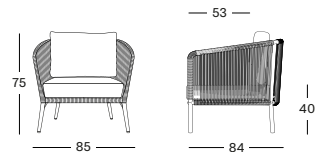

## PROTECTIVE COVER PC055 € 290

Frame Aluminium

Dune White  
A045

Seat Polypropylene rope

Flax  
S049