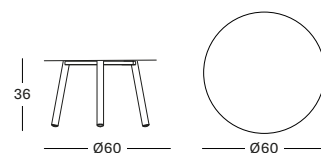

LILO COFFEE TABLE DIA 68 GT145 € 475

- Powder coated aluminium frame.

SAGE GREEN A046

END OF LINE*

FOSSIL GREY A033

DUNE WHITE A045

TERRACOTTA A028

MOSS A016

TAUPE A011

BLACK A007

RUST A030