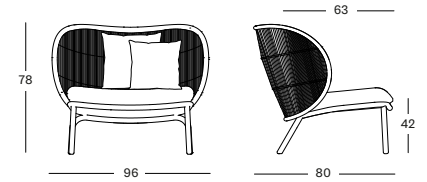

KODO COLLECTION by Studio Segers

KODO LOUNGE CHAIR GC042 € 1050

- Polypropylene rope on a powder coated aluminium frame.

CUSHIONS	CAT. B	CAT. C	CAT. G	COM
Seat cushion 12 cm quick dry foam fabric usage QE142: 180 cm	QB142 € 410	QC142 € 440	QG142 € 495	QE142 € 410
Deco 40x40 polyester fibre filling	CB092 € 90	CC092 € 101	CG092 € 115	CE092 € 90
Deco 50x50 polyester fibre filling	CB115 € 101	CC115 € 116	CG115 € 129	CE115 € 101

QUICK SHIP SET FOSSIL GREY ALMOND/FIG GREEN GC042A033S033QSS6 € 1707

QUICK SHIP SET DUNE WHITE ALMOND/FIG GREEN GC042A045S045QSS6 € 1707

1. Set including:
2. 1x Kodo lounge chair in Fossil Grey or Dune White
   - 1x seat cushion in Almond P0303 (cat. C)
   - 1x deco cushion 40x40 in Pine Green M0202 (cat. C)
   - 1x deco cushion 50x50 in Fig Green M0303 (cat. C)

QUICK SHIP SET RUST/CINNAMON ALMOND/BURNT ORANGE GC042A030S051QSS7 € 1721

1. Set including:
2. 1x Kodo lounge chair in Rust/Cinnamon
   - 1x seat cushion in Almond P0303 (cat. C)
   - 1x deco cushion 40x40 in Burnt Orange M1414 (cat. G)
   - 1x deco cushion 50x50 in Almond P0303 (cat. C)

PROTECTIVE COVER PC008 € 310

Frame/Seat Aluminium/ Polypropylene rope

NEW