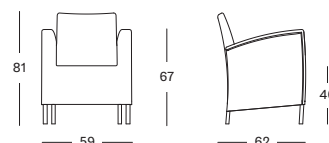

OUTDOOR LLOYD LOOM COLLECTION

DOVILE DINING CHAIR GD122 € 630

- Treated Lloyd Loom weave on an aluminium frame.
- Should be stored indoors during humid and cold weather.

CUSHION	CAT. B	CAT. C	CAT. G	COM
Seat cushion 4 cm polyether foam fabric usage CE022: 60 cm	CB022 € 122	CC022 € 132	CG022 € 170	CE022 € 122

PROTECTIVE COVER PC001 € 205

Frame/Seat Lloyd Loom

All colours
see page 9