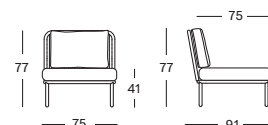

KODO COLLECTION by Studio Segers

KODO MODULAR

- Polypropylene rope on a powder coated aluminium frame.
- 2 connector pieces included per seating module.

Frame/Seat Aluminium/ Polypropylene rope

Dune White
A045S045

KODO MODULAR CENTER GC165

€ 950

CUSHIONS	CAT. B	CAT. C	CAT. G	COM
Seat + back cushion 14 cm quick dry foam polyester fibre filling fabric usage QE406: 250 cm	QB406	QC406	QG406	QE406
	€ 720	€ 775	€ 810	€ 720

Center