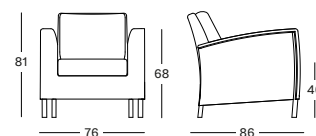

SAFI COLLECTION

SAFI LOUNGE CHAIR GC024 € 990

- Polyethylene wicker on an aluminium frame.

CUSHIONS	CAT. B	CAT. C	CAT. G	COM
Seat + back cushion 12 cm quick dry foam polyester fibre filling fabric usage QE250: 200 cm	QB250	QC250	QG250	QE250
	€ 495	€ 520	€ 595	€ 495

PROTECTIVE COVER PC056 € 290

Frame/Seat Synthetic wicker