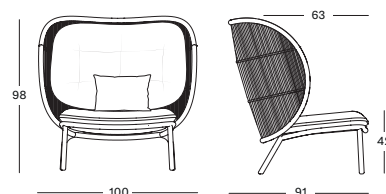

KODO COLLECTION by Studio Segers

KODO COCOON GC044 € 1295

- Polypropylene rope on a powder coated aluminium frame.

CUSHIONS	CAT. B	CAT. C	CAT. G	COM
Seat cushion 12 cm quick dry foam fabric usage QE142: 180 cm	QB142 € 410	QC142 € 440	QG142 € 495	QE142 € 410
Back cushion polyester fibre filling fabric usage CE144: 210 cm	CB144 € 345	CC144 € 375	CG144 € 425	CE144 € 345
Deco 35x50 polyester fibre filling	CB114 € 92	CC114 € 103	CG114 € 117	CE114 € 92

Frame/Seat Aluminium/ Polypropylene rope

QUICK SHIP SET COMBI 2 FOSSIL GREY ALMOND/FIG GREEN GC044A033S033QSS26 € 2213

QUICK SHIP SET COMBI 2 DUNE WHITE ALMOND/FIG GREEN GC044A045S045QSS26 € 2213

Set including:

- 1x Kodo cocoon in Fossil Grey or Dune White
- 1x seat cushion in Almond P0303 (cat. C)
- 1x back cushion in Almond P0303 (cat. C)
- 1x deco cushion 35x50 in Fig Green M0303 (cat. C)

QUICK SHIP SET COMBI 1 RUST/CINNAMON ALMOND/BURNT ORANGE GC044A030S051QSS27 € 2227

Set including:

- 1x Kodo cocoon in Rust/Cinnamon
- 1x seat cushion in Almond P0303 (cat. C)
- 1x back cushion in Almond P0303 (cat. C)
- 1x deco cushion 35x50 in Burnt Orange M1414 (cat. G)

PROTECTIVE COVER PC007 € 325