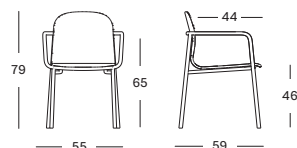

WICKED COLLECTION by Alain Gilles

WICKED DINING CHAIR GD185 € 495

- Polyethylene wicker on a black, white or terracotta powder coated aluminium frame.

BLACK / TAUPE A007S021

WHITE / NATURAL A008S024

TERRACOTTA / NATURAL A028S053

CUSHION	CAT. B	CAT. C	CAT. G	COM
Seat cushion 2 cm polyether foam fabric usage CE195: 45 cm	CB195 € 102	CC195 € 112	CG195 € 145	CE195 € 102

PROTECTIVE COVER PC001 € 205

WICKED DINING TABLE

- Powder coated aluminium base in black or white with an untreated teak top.

DINING TABLE 200X90 GT166

€ 2295

END OF LINE*

DINING TABLE 250X90 GT167

€ 2850

END OF LINE*

WICKED SIDE & COFFEE TABLES

- Powder coated aluminium base in black, white or terracotta with an untreated teak top.

SIDE TABLE DIA 37 TERRACOTTA GT070A028

€ 310

SIDE TABLE DIA 37 BLACK GT070A007

€ 310

SIDE TABLE DIA 37 WHITE GT070A008

€ 310

END OF LINE*

COFFEE TABLE 123X55 TERRACOTTA GT071A028

€ 860

COFFEE TABLE 123X55 BLACK GT071A007

€ 860

COFFEE TABLE 123X55 WHITE GT071A008

€ 860

END OF LINE*

WICKED SUNLOUNGER GC175 € 2675

- Polyethylene wicker on a black, white or terracotta powder coated aluminium frame.

TERRACOTTA / NATURAL

CUSHION	CAT. B	CAT. C	CAT. G	COM
Seat cushion 10 cm quick dry foam back: 3 cm quick dry foam fabric usage QE438: 325 cm	QB438 € 750	QC438 € 825	QG438 € 895	QE438 € 750

Frame/seat Aluminium/Wicker