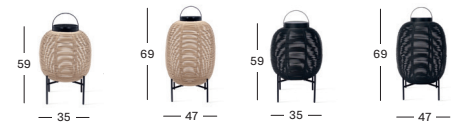

TIKA COLLECTION

TIKA LANTERN

Outdoor lamp with solar led module:

- 3W solar LED module with light sensor included
- Warm white light (2700K)
- USB-C cable included
- 5 - 6 hours light per full charge

LANTERN SMALL GI002 € 555

LANTERN LARGE GI003 € 595

TIKA LANTERN STEEL BASE

LANTERN STEEL BASE SMALL GI0020M007 € 595

LANTERN STEEL BASE LARGE GI0030M007 € 670

TIKA LANTERN TEAK BASE

LANTERN TEAK BASE SMALL BLACK GI0020W002 € 630

LANTERN TEAK BASE LARGE BLACK GI0030W002 € 690

SOLAR MODULE PRLAM0059 € 195

Frame Synthetic wicker

Black
S010

Camel
S022

Base Steel

Black
OM007

Teak

Untreated teak
OW002

MAYA COLLECTION

MAYA LAMP

Outdoor lamp with solar led module:

- 3W solar LED module with light sensor included
- Warm white light (2700K)
- USB-C cable included
- 5 - 6 hours light per full charge

MAYA LAMP SMALL GI007 € 675

MAYA LAMP LARGE GI008 € 725

SOLAR MODULE PRLAM0059 € 195

Frame Aluminium

Black
A007

Slats Teak

Untreated teak
W002