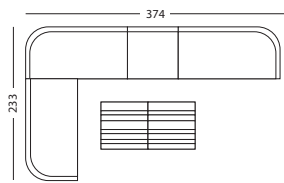

LEO MODULAR SET 4 LEFT	CAT. B	CAT. C	CAT. G	COM

1. Set including:
2. 1x Leo modular corner left seat & back cushions
   - 2x Leo modular corner right seat & back cushions
   - 1x Leo modular center seat & back cushion
   - 2x Leo modular coffee table

€ 10795	€ 11054	€ 11730	€ 10795

END OF LINE*

PROTECTIVE COVER PC016	€ 1225