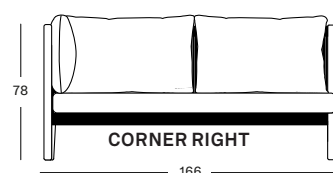

LENTO COLLECTION by Bertrand Lejoly

LENTO MODULAR CORNER

€ 2298

END OF LINE*

- Polypropylene rope on a powder coated aluminium frame with teak legs.

CORNER LEFT GC140

CORNER RIGHT GC141

CUSHIONS

1 Seat + 3 back cushions
12 cm quick dry foam
polyester fibre filling
fabric usage QE384: 480 cm

CAT. B	CAT. C	CAT. G	COM
QB384	QC384	QG384	QE384
€ 1435	€ 1545	€ 1690	€ 1435

QUICK SHIP SET CORNER LEFT STONE GC140W002S026QSS1

€ 3988

QUICK SHIP SET CORNER RIGHT STONE GC141W002S026QSS1

€ 3988

Set including: • 1x Lento modular corner left or right in untreated teak

- 1x seat cushion and 3x back cushion in Stone T0202 (cat. G)

Frame Teak

Seat Polypropylene rope