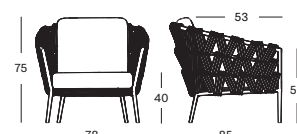

LEO COLLECTION

LEO LOUNGE CHAIR GC034 € 1250

- Acrylic rope on a powder coated aluminium frame.

CUSHIONS	CAT. B	CAT. C	CAT. G	COM
Seat + back cushion 12 cm quick dry foam polyester fibre filling fabric usage QE071: 180 cm	QB071	QC071	QG071	QE071
	€ 410	€ 425	€ 515	€ 410

Frame Aluminium

Lava
A013

Seat Acrylic rope

Lava
S013

QUICK SHIP SET ZINC GC034A013S013QSS1 € 1675

1. Set including:
2. 1x Leo lounge chair in Lava
   - 1x seat cushion and 1x back cushion in Savane Zinc S2121 (cat. C)

PROTECTIVE COVER PC055 € 290

LEO LOUNGE SOFA GC035 € 1995

- Acrylic rope on a powder coated aluminium frame.

CUSHIONS	CAT. B	CAT. C	CAT. G	COM
2 Seat + 2 back cushions 12 cm quick dry foam polyester fibre filling fabric usage QE072: 350 cm	QB072	QC072	QG072	QE072
	€ 950	€ 995	€ 1195	€ 950

Frame Aluminium

Lava
A013

Seat Acrylic rope

Lava
S013

QUICK SHIP SET ZINC GC035A013S013QSS1 € 2990

1. Set including:
2. 1x Leo lounge sofa in Lava
   - 2x seat cushion and 2x back cushion in Savane Zinc S2121 (cat. C)