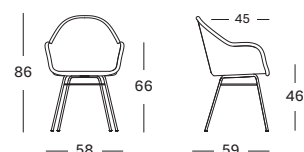

EDGARD COLLECTION

EDGARD DINING CHAIR GD083

TEAK BASE € 575

- Polyethylene wicker on an aluminium frame with an untreated teak base.

CUSHION	CAT. B	CAT. C	CAT. G	COM
Seat cushion 2 cm polyether foam fabric usage CE077: 60 cm	CB077 € 98	CC077 € 108	CG077 € 125	CE077 € 98

QUICK SHIP SET CAT. B € 673

1. Set including:
2. 1x Edgard dining chair Old Lace, Mocca or Black with teak base
   - 1x seat cushion in:
     - Black S1515 (cat. B)
     - London Stone S0808 (cat. B)

QUICK SHIP SET CAT. C € 683

1. Set including:
2. 1x Edgard dining chair Old Lace, Mocca or Black with teak base
   - 1x seat cushion in Almond P0303 (cat. C)

STEEL A BASE € 540

- Polyethylene wicker on an aluminium frame with an epoxy and black powder coated steel frame.

CUSHION	CAT. B	CAT. C	CAT. G	COM
Seat cushion 2 cm polyether foam fabric usage CE077: 60 cm	CB077 € 98	CC077 € 108	CG077 € 125	CE077 € 98

QUICK SHIP SET CAT. B € 638

1. Set including:
2. 1x Edgard dining chair Old Lace, Mocca or Black with steel a base
   - 1x seat cushion in:
     - Black S1515 (cat. B)
     - London Stone S0808 (cat. B)

QUICK SHIP SET CAT. C € 648

1. Set including:
2. 1x Edgard dining chair Old Lace, Mocca or Black with steel a base
   - 1x seat cushion in Almond P0303 (cat. C)

PROTECTIVE COVER PC064 € 205