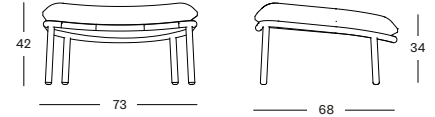

KODO COLLECTION by Studio Segers

KODO FOOTREST GC046 € 410

- Powder coated aluminium frame.

CUSHION	CAT. B	CAT. C	CAT. G	COM
Seat cushion 12 cm quick dry foam fabric usage QE142: 180 cm	QB142 € 410	QC142 € 440	QG142 € 495	QE142 € 410

QUICK SHIP SET FOSSIL GREY ALMOND GC046A033QSS1 € 850

QUICK SHIP SET DUNE WHITE ALMOND GC046A045QSS1 € 850

QUICK SHIP SET RUST/CINNAMON ALMOND GC046A030QSS1 € 850

1. Set including:
2. 1x Kodo footrest in Fossil Grey, Dune White or Rust.
   - 1x seat cushion in Almond P0303 (cat. C)

PROTECTIVE COVER PC068 € 180

KODO SUNLOUNGER GC083 € 1750

- Polypropylene rope on a powder coated aluminium frame.

CUSHION	CAT. B	CAT. C	CAT. G	COM
Seat cushion removable cover 3 cm quick dry foam fabric usage CE227: 270 cm	CB227 € 295	CC227 € 350	CG227 € 425	CE227 € 295

PROTECTIVE COVER PC011 € 375

KODO BARSTOOL GP099 € 650

- Polypropylene rope on a powder coated aluminium frame.

CUSHION	CAT. B	CAT. C	CAT. G	COM
Seat cushion removable cover 2 cm quick dry foam fabric usage CE432: 55 cm	CB432 € 110	CC432 € 120	CG432 € 130	CE432 € 110

PROTECTIVE COVER PC074 € 235

Frame Aluminium

NEW

73

68

42

34

73

68

Frame/Seat Aluminium/ Polypropylene rope

65

100

32

80

213

Frame/Seat Aluminium/ Polypropylene rope

NEW

NEW

43

104

31

76