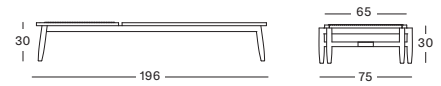

### Seat Polypropylene rope

Greige  
S048