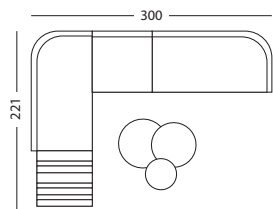

This set can be positioned as a left or right corner without any additional items.

END OF LINE\*

**PROTECTIVE COVER PC012**

€ 1095

**LEO MODULAR SET 2 LEFT**

CAT. B CAT. C CAT. G COM

- Set including:
- 2x Leo modular corner left seat & back cushions
  - 1x Leo modular center 1x seat & back cushions
  - 1x Leo modular coffee table
  - 1x Leo side table dia 45
  - 1x Leo coffee table dia 60
  - 1x Leo coffee table dia 70