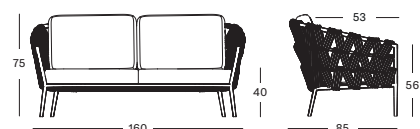

PROTECTIVE COVER PC003 € 370

LEO MODULAR FOOTREST GC050 € 420

- Powder coated aluminium frame.

END OF LINE*

CUSHIONS	CAT. B	CAT. C	CAT. G	COM
Seat cushion 12 cm quick dry foam fabric usage QE153: 95 cm	QB153	QC153	QG153	QE153
	€ 340	€ 365	€ 420	€ 340

Frame Aluminium

Lava
A013

QUICK SHIP SET ZINC GC50A013QSS1 € 785

END OF LINE*

1. Set including:
2. 1x Leo modular footrest in Lava
   - 1x seat cushion in Savane Zinc S2121 (cat. C)