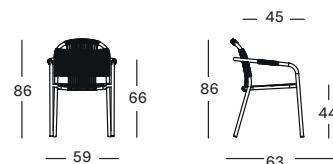

## PROTECTIVE COVER PC064 € 205

Frame/rope Aluminium/polypropylene

Sage Green/  
Misty Dots  
A046S040

Fossil Grey /  
Misty dots  
A033S040

Dune white /  
Dune white  
A045S045