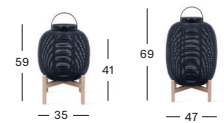

TIKA COLLECTION

TIKA LANTERN

Outdoor lamp with solar led module:

- 3W solar LED module with light sensor included
- Warm white light (2700K)
- USB-C cable included
- 5 - 6 hours light per full charge

LANTERN SMALL GI002 € 555

LANTERN LARGE GI003 € 595

TIKA LANTERN STEEL BASE

LANTERN STEEL BASE SMALL GI0020M007 € 595

LANTERN STEEL BASE LARGE GI0030M007 € 670

TIKA LANTERN TEAK BASE

LANTERN TEAK BASE SMALL BLACK GI0020W002 € 630

LANTERN TEAK BASE LARGE BLACK GI0030W002 € 690

SOLAR MODULE PRLAM0059 € 195

Frame Synthetic wicker

Black
S010

Camel
S022

Base Steel

Black
OM007

Teak

Untreated teak
OW002

MAYA COLLECTION

MAYA LAMP

Outdoor lamp with solar led module:

- 3W solar LED module with light sensor included
- Warm white light (2700K)
- USB-C cable included
- 5 - 6 hours light per full charge

MAYA LAMP SMALL GI007 € 675

MAYA LAMP LARGE GI008 € 725

SOLAR MODULE PRLAM0059 € 195

Frame Aluminium

Black
A007

Slats Teak

Untreated teak
W002