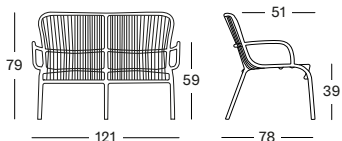

### Aluminium/Polypropylene rope

Dune White  
A045S045

Taupe  
A011S011

Rust  
A030S054

NEW