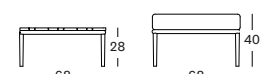

## LEO MODULAR COFFEE TABLE GT051

€ 800

END OF LINE\*

- Powder coated aluminium frame with an untreated solid teak table top.

Frame Aluminium Teak

Lava  
A013

Untreated teak  
W002

**LEO MODULAR SET 1**