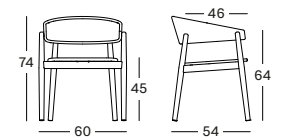

UNTREATED TEAK / OLD LACE

€ 695

CUSHION	CAT. B	CAT. C	CAT. G	COM
Seat cushion 2 cm polyether foam fabric usage QE185: 60 cm	QB185 € 125	QC185 € 135	QG185 € 150	QE185 € 125

Frame **Teak**

Untreated teak
W002

Seat **Wicker**

Old Lace
S007