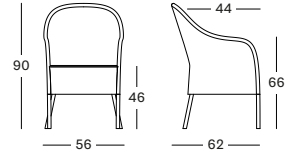

MIA

MIA DINING CHAIR GD002 € 675

- Polyethylene wicker in colour Old Lace on an aluminium frame.

CUSHION	CAT. B	CAT. C	CAT. G	COM
Seat cushion 4 cm polyether foam fabric usage CE112: 70 cm	CB112 € 115	CC112 € 120	CG112 € 140	CE112 € 115

PROTECTIVE COVER PC001 € 205

Frame/Seat Synthetic wicker

KENZO

KENZO DINING CHAIR GD004 € 695

- Polyethylene wicker in colour Old Lace on an aluminium frame.

CUSHION	CAT. B	CAT. C	CAT. G	COM
Seat cushion 4 cm polyether foam fabric usage CE229: 70 cm	CB229 € 115	CC229 € 120	CG229 € 140	CE229 € 115