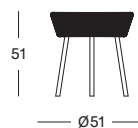

LOOP COLLECTION

LOOP SIDE TABLE GT065

- Black polyethylene fibre on powder coated aluminium frame.
- Polypropylene rope on powder coated aluminium frame (Dune White, Taupe, Fossil Grey, Moss, Terracotta).

SIDE TABLE DIA 51 BLACK € 380

SIDE TABLE DIA 51 ROPE € 430

LOOP SOFA GC089

- Black polyethylene fibre on powder coated aluminium frame.
- Polypropylene rope on powder coated aluminium frame (Dune White, Taupe and Rust).

SOFA BLACK € 1250

SOFA ROPE € 1395

LOOP SUNLOUNGER GC078

- Black polyethylene fibre on powder coated aluminium frame.
- Polypropylene rope on powder coated aluminium frame (Dune White, Taupe, Fossil Grey).

SUNLOUNGER BLACK € 1395

SUNLOUNGER ROPE € 1645

CUSHIONS	CAT. B	CAT. C	CAT. G	COM
Seat cushion 3 cm polyether foam fabric usage CE235: 240 cm	CB235	CC235	CG235	CE235
	€ 290	€ 325	€ 410	€ 290

Frame/Rope Aluminium/Polyethylene fibre

Black
A007S008

Aluminium/Polypropylene rope

Dune White
A045S045

Taupe
A011S011

Fossil Grey
A033S033

Moss
A016S016

Terracotta
A028S028

Frame/Rope Aluminium/Polyethylene fibre

Black
A007S008

Aluminium/Polypropylene rope

Dune White
A045S045

Taupe
A011S011

Rust
A030S054

NEW

Frame/Rope Aluminium/Polyethylene fibre

Black
A007S008

Aluminium/Polypropylene rope

Dune White
A045S045

Taupe
A011S011

Fossil Grey
A033S033