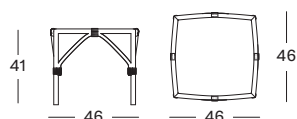

Frame Synthetic wicker

Off white
S003