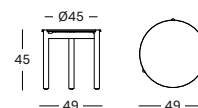

## ODA SIDE TABLE DIA 45 GT149

- Solid untreated teak frame with a ceramic top (12 mm).

FLINT CERAMIC TOP € 970

SHARDS CERAMIC TOP € 890

PORTLAND CERAMIC TOP € 890

**Frame Teak**

**Top Ceramic**