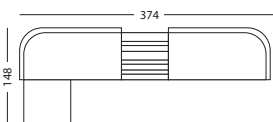

LEO MODULAR SET 3

CAT. B CAT. C CAT. G COM

1. Set including:
2. 1x Leo modular corner left seat & back cushions
   - 1x Leo modular corner right seat & back cushions
   - 1x Leo modular footrest seat cushion
   - 1x Leo modular coffee table

€ 6820 € 6991 € 7420 € 6820

END OF LINE*

PROTECTIVE COVER PC015

€ 765