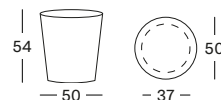

SAYA COLLECTION

SAYA ROUND GF001T001SE027

€ 520

- Set of 2 plant pots
- Hand shaped clay
- Kiln fired ceramic
- Drainage hole
- 6 rubber floor protectors to raise your plant pot off the ground included

SAYA OVAL GF002T001SE027

€ 590

- Set of 2 plant pots
- Hand shaped clay
- Kiln fired ceramic
- Drainage hole

SAYA CONIC GF003T001SE027

€ 520

- Set of 2 plant pots
- Hand shaped clay
- Kiln fired ceramic
- Drainage hole

PLANT POT RUBBER SE027

€ 2

- Rubber floor protector to raise your plant pot off the ground.

Material Clay