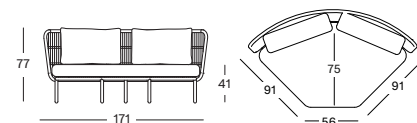

Corner

KODO MODULAR CONNECTING SIDE TABLE 75X75 GT140

€ 785

- Aluminium powder coated connecting side table between modules.

Connecting side table 75x75

KODO MODULAR CONNECTING SIDE TABLE 75X59 GT148

€ 585

- Aluminium powder coated connecting side table between modules.

Connecting side table 75x59