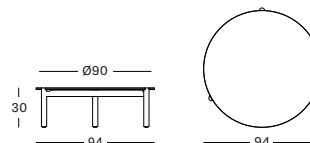

## ODA SIDE TABLE DIA 45 GT149

- Solid untreated teak frame with a ceramic top (12 mm).

FLINT CERAMIC TOP € 970

SHARDS CERAMIC TOP € 890

PORTLAND CERAMIC TOP € 890

**Frame Teak**

**Top Ceramic**