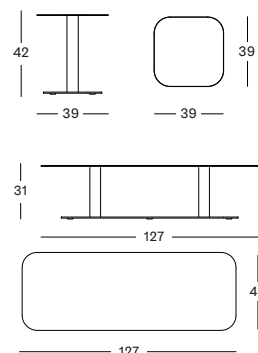

KODO COLLECTION by Studio Segers

KODO SIDE TABLE GT047

- Powder coated aluminium frame with an aluminium top or ceramic top (12 mm).

ALU TOP 39X39	€ 400
FLINT CERAMIC TOP 41X41	€ 895
SHARDS CERAMIC TOP 41X41	€ 850
PORTLAND CERAMIC TOP 41X41	€ 850

Frame Aluminium

Top Aluminium

Ceramic

KODO COFFEE TABLE GT048

- Powder coated aluminium frame with an aluminium top or ceramic top (12 mm).

ALU TOP 127X43	€ 775
FLINT CERAMIC TOP 129X45	€ 1795
SHARDS CERAMIC TOP 129X45	€ 1595
PORTLAND CERAMIC TOP 129X45	€ 1595

ALU TOP

CERAMIC TOP