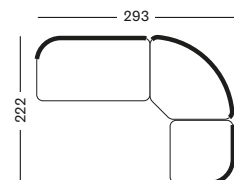

KODO MODULAR SET 5

1. Set including:
2. 1x Kodo Modular 2 seater right seat & back cushions
   - 1x Kodo Modular corner seat & back cushions
   - 1x Kodo Modular 1 seater left seat & back cushion

CAT. B	CAT. C	CAT. G	COM
€ 9455	€ 9640	€ 9773	€ 9455

PROTECTIVE COVER PC027 € 1020