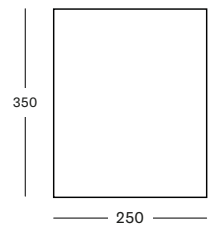

RUGS

CLIFF

- High-performance rug made of polyester fibre.

CLAY 170X240 GR001L004 € 798

CLAY 200X300 GR002L004 € 1098

CLAY 250X350 GR003L004 € 1598

TOUNDRA

- High-performance rug made of polyester fibre.

SAHARA 170X240 GR001L002 € 798

SAHARA 200X300 GR002L002 € 1098

SAHARA 250X350 GR003L002 € 1598

Rug Cliff Tundra