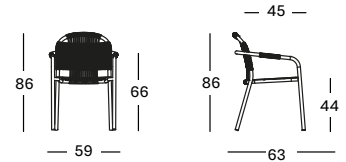

CLEO COLLECTION

CLEO DINING ARMCHAIR GD010 € 575

- Polypropylene rope on a powder coated aluminium frame.
- Stackable for max. 4 chairs. Handle with care to avoid damage.

SAGE GREEN / MISTY DOTS

FOSSIL GREY / MISTY DOTS

DUNE WHITE / DUNE WHITE

CUSHION	CAT. B	CAT. C	CAT. G	COM
Seat cushion 2 cm polyether foam fabric usage QE422: 55 cm	QB422	QC422	QG422	QE422
	€ 135	€ 145	€ 170	€ 135

PROTECTIVE COVER PC001 € 200

CLEO LOUNGE CHAIR GC251 € 750

- Polypropylene rope on a powder coated aluminium frame.
- Stackable for max. 2 chairs. Handle with care to avoid damage.

SAGE GREEN / MISTY DOTS

FOSSIL GREY / MISTY DOTS

DUNE WHITE / DUNE WHITE

CUSHION	CAT. B	CAT. C	CAT. G	COM
Seat cushion 3 cm quick dry foam fabric usage QE426: 60 cm	QB426	QC426	QG426	QE426
	€ 155	€ 170	€ 235	€ 155

PROTECTIVE COVER PC060 € 270

CLEO LOUNGE SOFA GC252 € 1398

- Polypropylene rope on a powder coated aluminium frame.
- Stackable for max. 2 sofas. Handle with care to avoid damage.

SAGE GREEN / MISTY DOTS

FOSSIL GREY / MISTY DOTS

DUNE WHITE / DUNE WHITE

CUSHION	CAT. B	CAT. C	CAT. G	COM
Seat cushion 3 cm quick dry foam fabric usage QE427: 130 cm	QB427	QC427	QG427	QE427
	€ 235	€ 255	€ 350	€ 235

PROTECTIVE COVER PC069 € 325

Frame/rope Aluminium/polypropylene