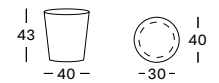

SAYA COLLECTION

SAYA ROUND GF001T001

€ 520

- Set of 2 plant pots
- Hand shaped clay
- Kiln fired ceramic
- Drainage hole

SAYA OVAL GF002T001

€ 590

- Set of 2 plant pots
- Hand shaped clay
- Kiln fired ceramic
- Drainage hole

SAYA CONIC GF003T001

€ 520

- Set of 2 plant pots
- Hand shaped clay
- Kiln fired ceramic
- Drainage hole

PLANT POT FEET SET SE027

€ 21

- Set of 6 black rubber feet to raise your plant pot off the ground.

Material Clay