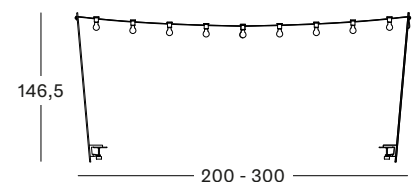

1 LED LAMP FOR LIGHT MY TABLE PRLAM0026 € 8

- Class II filament
- G45, Ø 45 mm x 75 mm
- E14, 2W, 2700K Lumen, AC 220V
- Energy label A, 20 000 burning hours