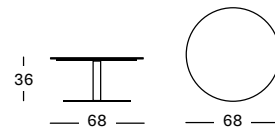

CERAMIC TOP