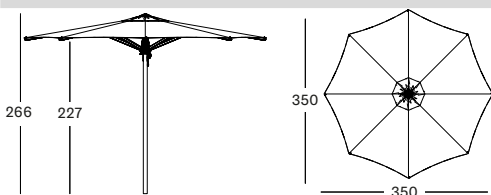

PARASOL BASE 300X300/350X350 LG004M011 € 750

- Powder coated steel plate with zinc plating.
- Black swivel castors with lock.

Frame Wood

Eucalyptus W010

Base Steel

Champagne M011

Canopy fabric In stock Sunbrella Solids cat. B

CANVAS S0606

Canopy fabric On demand Sunbrella Solids cat. B

LIN S1212

LONDON STONE S0808

MINERAL BLUE S1010

DARK SMOKE S0909

BLUSH S2929

BLACK S1515

AMBER S3030

OLIVE GREEN S2727

CARBON BEIGE S2828