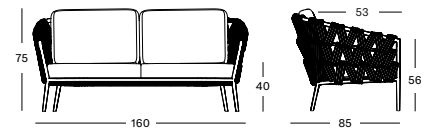

Frame Aluminium

Lava
A013

Seat Acrylic rope

Lava
S013

QUICK SHIP SET ZINC GC035A013S013QSS1 € 2895

- Set including:
- 1x Leo lounge sofa in Lava
 - 2x seat cushion and 2x back cushion in Savane Zinc S2121 (cat. C)