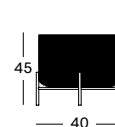

IVO PLANT STAND

- Black powder coated steel frame with a HDPE wicker plant basket.
- Plastic saucer included.

SMALL DIA 29X36H GA901 € 260

MEDIUM DIA 40X45H GA902 € 330

LARGE DIA 29X65H GA903 € 350