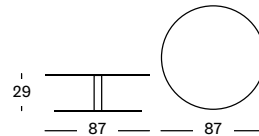

KODO COLLECTION by Studio Segers

KODO ROUND SIDE TABLE GT141

- Powder coated aluminium frame with an aluminium top or ceramic top (12 mm).

ALU TOP DIA 37	€ 425
FLINT CERAMIC TOP DIA 40	€ 1050
SHARDS CERAMIC TOP DIA 40	€ 970
PORTLAND CERAMIC TOP DIA 40	€ 970

KODO ROUND COFFEE TABLE DIA 68 GT142

- Powder coated aluminium frame with an aluminium top or ceramic top (12 mm).

ALU TOP DIA 65	€ 920
FLINT CERAMIC TOP DIA 68	€ 1760
SHARDS CERAMIC TOP DIA 68	€ 1595
PORTLAND CERAMIC TOP DIA 68	€ 1595

KODO ROUND COFFEE TABLE DIA 90 GT143

- Powder coated aluminium frame with an aluminium top or ceramic top (12 mm).

ALU TOP DIA 87	€ 1215
FLINT CERAMIC TOP DIA 90	€ 2430
SHARDS CERAMIC TOP DIA 90	€ 2150
PORTLAND CERAMIC TOP DIA 90	€ 2150

Frame Aluminium

Top Aluminium

Ceramic

ALU TOP

CERAMIC TOP