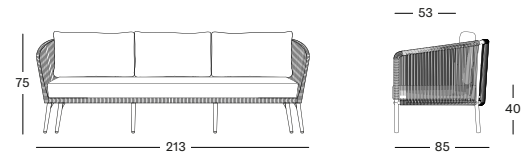

PROTECTIVE COVER PC061 € 450

KODO COLLECTION by Studio Segers

KODO LOUNGE CHAIR GC042 € 998

- Polypropylene rope on a powder coated aluminium frame.

Frame/Seat Aluminium/ Polypropylene rope

| CUSHIONS | CAT. B | CAT. C | CAT. G | COM |
|--|----------------|----------------|----------------|----------------|
| Seat cushion 12 cm quick dry foam fabric usage QE142: 180 cm | QB142 € 398 | QC142 € 425 | QG142 € 480 | QE142 € 398 |
| Deco 40x40 polyester fibre filling | CB092 € 87 | CC092 € 98 | CG092 € 112 | CE092 € 87 |
| Deco 50x50 polyester fibre filling | CB115 € 98 | CC115 € 112 | CG115 € 125 | CE115 € 98 |