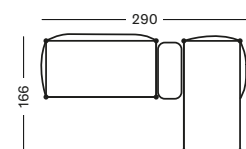

LENTO MODULAR SET 3

1. Set including:
2. 1x Lento modular corner right seat & back cushions
   - 1x Lento modular chaise longue left seat & back cushions
   - 1x Lento modular connecting side table with Portland ceramic top

CAT. B	CAT. C	CAT. G	COM
€ 8118	€ 8313	€ 8573	€ 8118

PROTECTIVE COVER PC037 € 1075