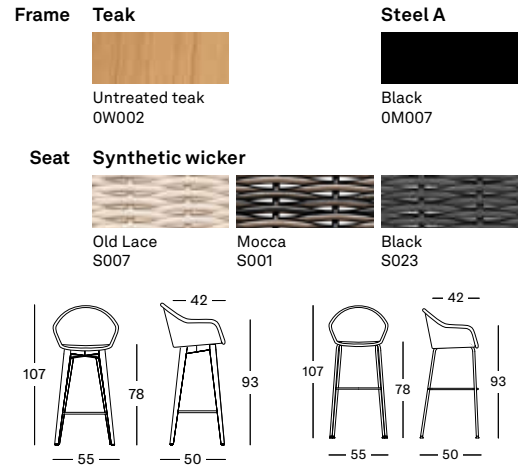

EDGARD COLLECTION

EDGARD BAR STOOL GP090

- Polyethylene wicker on an aluminium frame with an untreated teak or epoxy and black powder coated steel base.

TEAK BASE € 740

STEEL A BASE € 630

PROTECTIVE COVER PC044 € 230