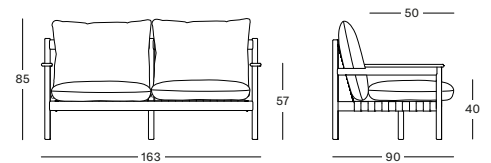

PROTECTIVE COVER PC059 € 370

ODA LOUNGE SOFA 3S GC202 € 2240

- Polypropylene strap on a solid untreated teak frame.

CUSHIONS	CAT. B	CAT. C	CAT. G	COM
3 Seat + 3 back cushions 14 cm quick dry foam polyester fibre filling fabric usage QE312: 580 cm	QB312	QC312	QG312	QE312
	€ 1605	€ 1710	€ 1810	€ 1605