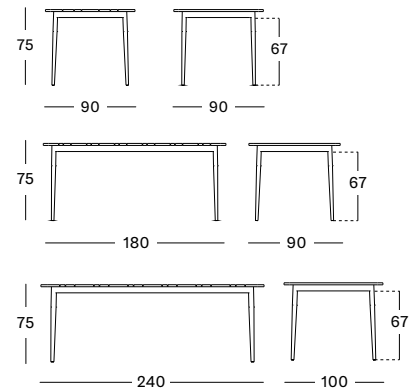

LEO COLLECTION

LEO DINING CHAIR GD075 € 698

- Acrylic rope on a powder coated aluminium frame.

CUSHIONS	CAT. B	CAT. C	CAT. G	COM
Seat + back cushion 4 cm quick dry foam 12 cm polyester fibre filling fabric usage QE387: 110 cm	QB387	QC387	QG387	QE387
	€ 245	€ 270	€ 355	€ 245

Frame Aluminium

Lava
A013

Seat Acrylic rope

Lava
S013

QUICK SHIP SET ZINC GD075A013S013QSS1 € 968

1. Set including:
2. 1x Leo dining chair in Lava
   - 1x seat cushion and 1x back cushion in Savane Zinc S2121 (cat. C)

PROTECTIVE COVER PC001 € 200

LEO DINING TABLES

- Powder coated aluminium frame with an untreated solid teak top.

TEAK TOP 90X90 GT075 € 1400

TEAK TOP 180X90 GT074 € 2050

TEAK TOP 240X100 GT073 € 2750

Frame Aluminium

Lava
A013

Top Teak

Untreated teak
W002

LEO COFFEE & SIDE TABLES

- Powder coated aluminium frame and top.

SIDE TABLE DIA 45 GT068 € 330

COFFEE TABLE DIA 60 GT069 € 350

COFFEE TABLE DIA 70 GT072 € 425

Frame Aluminium

Lava
A013