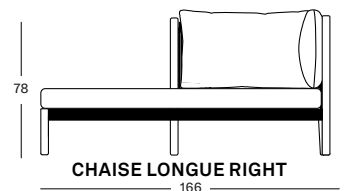

Frame Teak

Untreated teak
W002

Seat Polypropylene rope

Anthracite
S026

Frame Teak

Untreated teak
W002

Seat Polypropylene rope

Anthracite
S026