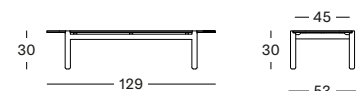

ODA COFFEE TABLE 129X53 GT147

- Solid untreated teak frame with a ceramic top (12 mm).

FLINT CERAMIC TOP	€ 1675
SHARDS CERAMIC TOP	€ 1510
PORTLAND CERAMIC TOP	€ 1510