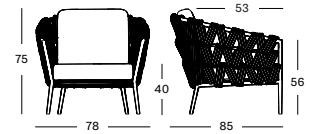

LEO COLLECTION

LEO LOUNGE CHAIR GC034 € 1200

- Acrylic rope on a powder coated aluminium frame.

CUSHIONS	CAT. B	CAT. C	CAT. G	COM
Seat + back cushion 12 cm quick dry foam polyester fibre filling fabric usage QE071: 180 cm	QB071	QC071	QG071	QE071
	€ 380	€ 400	€ 500	€ 380

Frame Aluminium

Lava
A013

Seat Acrylic rope

Lava
S013

QUICK SHIP SET ZINC GC034A013S013QSS1 € 1600

1. Set including:
2. 1x Leo lounge chair in Lava
   - 1x seat cushion and 1x back cushion in Savane Zinc S2121 (cat. C)

PROTECTIVE COVER PC055 € 275

LEO LOUNGE SOFA GC035 € 1975

- Acrylic rope on a powder coated aluminium frame.

CUSHIONS	CAT. B	CAT. C	CAT. G	COM
2 Seat + 2 back cushions 12 cm quick dry foam polyester fibre filling fabric usage QE072: 350 cm	QB072	QC072	QG072	QE072
	€ 860	€ 920	€ 1160	€ 860

Frame Aluminium

Lava
A013

Seat Acrylic rope

Lava
S013

QUICK SHIP SET ZINC GC035A013S013QSS1 € 2895

1. Set including:
2. 1x Leo lounge sofa in Lava
   - 2x seat cushion and 2x back cushion in Savane Zinc S2121 (cat. C)