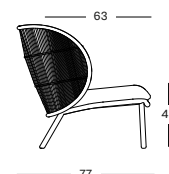

DECO CUSHIONS polyester fibre filling	CAT. B	CAT. C	CAT. G	COM
35X50 Fabric usage: 45 cm	CB114 € 89	CC114 € 100	CG114 € 114	CE114 € 89
40X40 Fabric usage: 50 cm	CB092 € 87	CC092 € 98	CG092 € 112	CE092 € 87
45X50 Fabric usage: 55 cm	CB067 € 92	CC067 € 104	CG067 € 118	CE067 € 92
50X50 Fabric usage: 60 cm	CB115 € 98	CC115 € 112	CG115 € 125	CE115 € 98
60X60 Fabric usage: 70 cm	CB123 € 114	CC123 € 125	CG123 € 150	CE123 € 114

PROTECTIVE COVER PC066 € 370