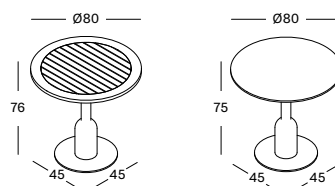

SPHERA DIA 80 BI354

- Bistro dining table with a 2 cm untreated teak top or a 1 cm black HPL and a matt epoxy and black powder coated steel base.
- Other tops available on request with MOQ 20 pcs: up to max 80x80 or dia 100 cm.

TEAK TOP UNTREATED

€ 900

HPL TOP BLACK

€ 1170