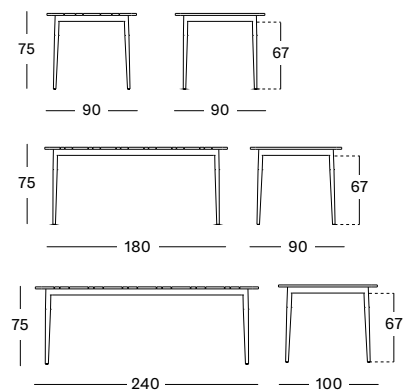

MAX DINING TABLES

MAX DINING TABLE 90X90 GT095

- Powder coated aluminium structure with an untreated solid teak top, a black HPL top or ceramic top in Flint or Portland

TEAK TOP W002 € 1400

BLACK HPL TOP H055 € 1815

FLINT CERAMIC TOP K001 € 1875

PORTLAND CERAMIC TOP K003 € 1595

MAX DINING TABLE 180X90 GT094

- Powder coated aluminium structure with an untreated solid teak top, or a ceramic top in Flint or Portland

TEAK TOP W002 € 2050

FLINT CERAMIC TOP K001 € 2840

PORTLAND CERAMIC TOP K003 € 2215

MAX DINING TABLE 240X100 GT093

- Powder coated aluminium structure with an untreated solid teak top, or a ceramic top in Flint or Portland

TEAK TOP W002 € 2750

FLINT CERAMIC TOP K001 € 3835

PORTLAND CERAMIC TOP K003 € 2940

Frame Aluminium

Top Teak

HPL

Top Ceramic