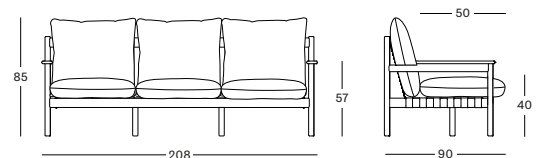

PROTECTIVE COVER PC043 € 450