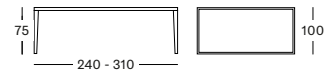

VOLTA DINING TABLE

VOLTA DINING TABLE

- Untreated teak frame with a masai blanco ceramic table top (6 mm).

DINING TABLE 240X100 GT198

€ 4855

DINING TABLE 310X100 GT197

€ 6735

Frame Teak

Untreated Teak
W002

Top Ceramic

Masai Blanco
K004