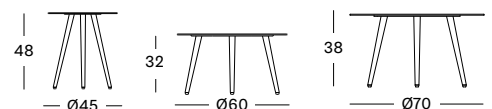

LEO COFFEE & SIDE TABLES

- Powder coated aluminium frame and top.

SIDE TABLE DIA 45 GT068 € 330

COFFEE TABLE DIA 60 GT069 € 350

COFFEE TABLE DIA 70 GT072 € 425

Frame Aluminium

Lava
A013