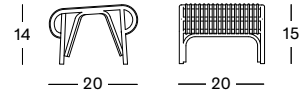

LUCY COLLECTION

LUCY FOOTREST GC059 € 420

- Polyethylene wicker on an aluminium frame.

Frame/Seat Synthetic wicker

Off white
S003