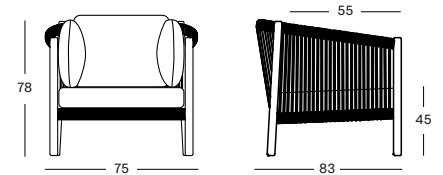

DECO CUSHIONS polyester fibre filling	CAT. B	CAT. C	CAT. G	COM
35X50 Fabric usage: 45 cm	CB114 € 89	CC114 € 100	CG114 € 114	CE114 € 89
40X40 Fabric usage: 50 cm	CB092 € 87	CC092 € 98	CG092 € 112	CE092 € 87
45X50 Fabric usage: 55 cm	CB067 € 92	CC067 € 104	CG067 € 118	CE067 € 92
50X50 Fabric usage: 60 cm	CB115 € 98	CC115 € 112	CG115 € 125	CE115 € 98
60X60 Fabric usage: 70 cm	CB123 € 114	CC123 € 125	CG123 € 150	CE123 € 114

PROTECTIVE COVER PC055 € 275