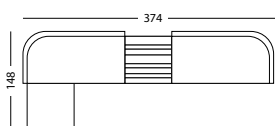

LEO MODULAR SET 3	CAT. B	CAT. C	CAT. G	COM

1. Set including:
2. 1x Leo modular corner left seat & back cushions
   - 1x Leo modular corner right seat & back cushions
   - 1x Leo modular footrest seat cushion
   - 1x Leo modular coffee table

€ 6820	€ 6991	€ 7420	€ 6820

END OF LINE*

PROTECTIVE COVER PC015	€ 765