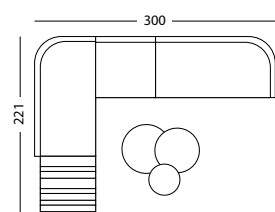

LEO MODULAR SET 2 LEFT	CAT. B	CAT. C	CAT. G	COM

1. Set including:
2. 2x Leo modular corner left seat & back cushions
   - 1x Leo modular center 1x seat & back cushions
   - 1x Leo modular coffee table
   - 1x Leo side table dia 45
   - 1x Leo coffee table dia 60
   - 1x Leo coffee table dia 70

€ 8470	€ 8656	€ 9145	€ 8470

END OF LINE*

PROTECTIVE COVER PC013	€ 1125