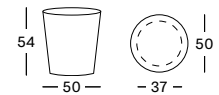

SAYA COLLECTION

SAYA ROUND GF001T001

€ 520

- Set of 2 plant pots
- Hand shaped clay
- Kiln fired ceramic
- Drainage hole

SAYA OVAL GF002T001

€ 590

- Set of 2 plant pots
- Hand shaped clay
- Kiln fired ceramic
- Drainage hole

SAYA CONIC GF003T001

€ 520

- Set of 2 plant pots
- Hand shaped clay
- Kiln fired ceramic
- Drainage hole

PLANT POT FEET SET SE027

€ 21

- Set of 6 black rubber feet to raise your plant pot off the ground.

Material Clay