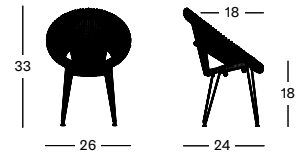

ROY COLLECTION

ROXY DINING CHAIR GD060 € 525

- Polyethylene wicker on an aluminium frame with an epoxy and black powder coated steel frame.

CUSHION	CAT. B	CAT. C	CAT. G	COM
Seat cushion 2 cm polyether foam fabric usage CE171: 60 cm	CB171 € 100	CC171 € 108	CG171 € 138	CE171 € 100

Frame Steel

Black
M007

Seat Wicker

Black
S010

Camel
S022

PROTECTIVE COVER PC001 € 200

ROXANNE DINING CHAIR GD084 € 445

- Polyethylene wicker on an aluminium frame with an epoxy and black powder coated steel frame.

CUSHION	CAT. B	CAT. C	CAT. G	COM
Seat cushion non-removable cover 2 cm polyether foam fabric usage CE193: 55 cm	CB193 € 107	CC193 € 118	CG193 € 133	CE193 € 107
Seat + back cushion non-removable cover 2 cm polyether foam polyester fibre filling fabric usage CE038: 90 cm	CB038 € 198	CC038 € 225	CG038 € 270	CE038 € 198

Frame Steel

Black
M007