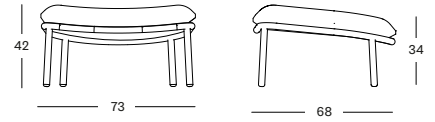

PROTECTIVE COVER PC068 € 175

Frame Aluminium

Fossil Grey
A033

Dune White
A045

KODO SUNLOUNGER GC083 € 1698

- Polypropylene rope on a powder coated aluminium frame.

| CUSHION | CAT. B | CAT. C | CAT. G | COM |
|--|----------------|----------------|----------------|----------------|
| Seat cushion removable cover 3 cm quick dry foam fabric usage CE227: 270 cm | CB227 € 270 | CC227 € 305 | CG227 € 410 | CE227 € 270 |