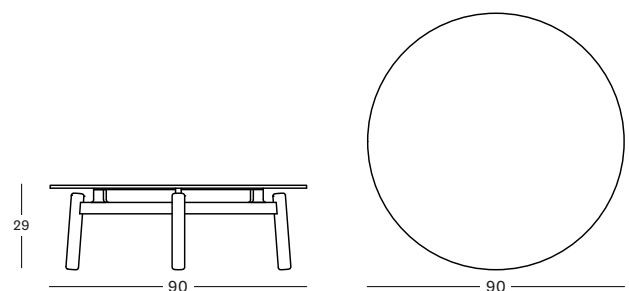

Top Ceramic

Portland
K003