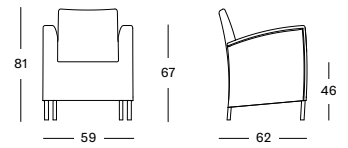

SAFI COLLECTION

SAFI DINING CHAIR GD022 € 655

- Polyethylene wicker on an aluminium frame.

CUSHION	CAT. B	CAT. C	CAT. G	COM
Seat cushion 4 cm polyether foam fabric usage CE233: 60 cm	CB233 € 122	CC233 € 133	CG233 € 168	CE233 € 122

Frame/Seat Synthetic wicker

Old Lace
S007

PROTECTIVE COVER PC001 € 200

SAFI DINING TABLE DIA 120 GT018 € 970

- Polyethylene wicker on an aluminium frame.
- Optional glass top available.