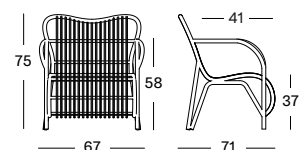

Frame/Seat Synthetic wicker

Off white
S003