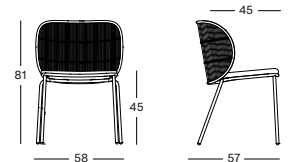

PROTECTIVE COVER PC001 € 200

PROTECTIVE COVER PC020 (4X) € 205

KODO DINING TABLE 210X100 GT049

- Powder coated aluminium frame with a ceramic top (12 mm)