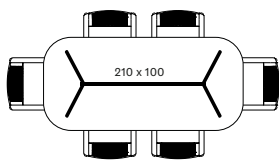

DINING TABLE 210X100 GT056 € 4590

DINING TABLE 280X106 GT057 € 5130

PROTECTIVE COVER PC053 DAVID DINING TABLE 210X100 € 750

PROTECTIVE COVER PC048 DAVID DINING TABLE 280X106 € 850