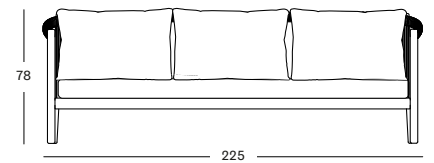

Frame Teak

Untreated teak
W002

Seat Polypropylene rope

Anthracite
S026

QUICK SHIP SET STONE GC138W002S026QSS1 € 4765

Set including: • 1x Lento lounge sofa 3S in untreated teak

- 1x seat cushion and 3x back cushion in Stone T0202 (cat. G)