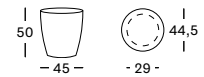

SAYA COLLECTION

SAYA ROUND GF001T001

€ 520

- Set of 2 plant pots
- Hand shaped clay
- Kiln fired ceramic
- Drainage hole

SAYA OVAL GF002T001

€ 590

- Set of 2 plant pots
- Hand shaped clay
- Kiln fired ceramic
- Drainage hole

SAYA CONIC GF003T001

€ 520

- Set of 2 plant pots
- Hand shaped clay
- Kiln fired ceramic
- Drainage hole

PLANT POT FEET SET SE027

€ 21

- Set of 6 black rubber feet to raise your plant pot off the ground.

Material Clay