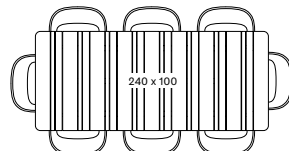

MAX DINING TABLES

MAX DINING TABLE 90X90 GT095

- Powder coated aluminium structure with an untreated solid teak top, a black HPL top or ceramic top in Flint or Portland

TEAK TOP W002 € 1400

BLACK HPL TOP H055 € 1815

FLINT CERAMIC TOP K001 € 1875

PORTLAND CERAMIC TOP K003 € 1595

MAX DINING TABLE 180X90 GT094

- Powder coated aluminium structure with an untreated solid teak top, or a ceramic top in Flint or Portland

TEAK TOP W002 € 2050

FLINT CERAMIC TOP K001 € 2840

PORTLAND CERAMIC TOP K003 € 2215

MAX DINING TABLE 240X100 GT093

- Powder coated aluminium structure with an untreated solid teak top, or a ceramic top in Flint or Portland

TEAK TOP W002 € 2750

FLINT CERAMIC TOP K001 € 3835

PORTLAND CERAMIC TOP K003 € 2940

Frame Aluminium

Top Teak

HPL

Top Ceramic