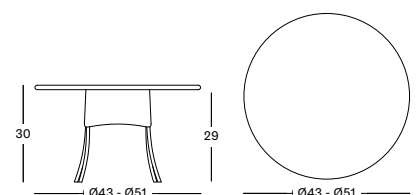

NIMES DINING TABLE DIA 110 GT010 € 998

GLASS FOR NIMES DIA 110 GL102 € 190

NIMES DINING TABLE DIA 130 GT012 € 1135

GLASS FOR NIMES DIA 130 GL103 € 230