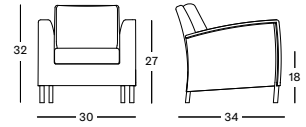

SAFI COLLECTION

SAFI LOUNGE CHAIR GC024 € 990

- Polyethylene wicker on an aluminium frame.

CUSHIONS	CAT. B	CAT. C	CAT. G	COM
Seat + back cushion 12 cm quick dry foam polyester fibre filling fabric usage QE250: 200 cm	QB250 € 495	QC250 € 520	QG250 € 645	QE250 € 495

PROTECTIVE COVER PC056 € 275

Frame/Seat Synthetic wicker