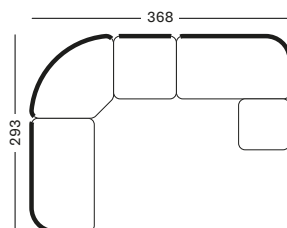

KODO MODULAR SET 10

CAT. B CAT. C CAT. G COM

1. Set including:
2. 1x Kodo Modular 2 seater right seat & back cushion
   - 1x Kodo Modular center seat & back cushion
   - 1x Kodo Modular corner seat & back cushions
   - 1x Kodo Modular 2 seater left seat & back cushions
   - 1x Kodo Modular ottoman seat cushion

€ 13705 € 13963 € 14145 € 13705

PROTECTIVE COVER PC032 € 1275