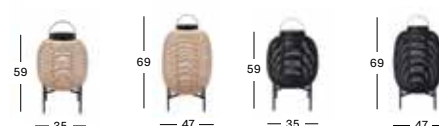

TIKA COLLECTION

TIKA LANTERN

Outdoor lamp with solar led module:

- 3W solar LED module with light sensor included
- Warm white light (2700K)
- EU/UK/US/AU adapter included
- 5-6 hours light per full charge

LANTERN SMALL GI002 € 498

LANTERN LARGE GI003 € 560

TIKA LANTERN STEEL BASE

LANTERN STEEL BASE SMALL GI0020M007 € 550

LANTERN STEEL BASE LARGE GI0030M007 € 630

TIKA LANTERN TEAK BASE

LANTERN TEAK BASE SMALL BLACK GI0020W002 € 580

LANTERN TEAK BASE LARGE BLACK GI0030W002 € 650

SOLAR MODULE PRLAM0057 € 170

Frame Synthetic wicker

Black
S010

Camel
S022

Base Steel

Black
OM007

Untreated teak
OW002

MAYA COLLECTION

MAYA LAMP

Outdoor lamp with solar led module:

- 3W solar LED module with light sensor included
- Warm white light (2700K)
- EU/UK/US/AU adapter included
- 5-6 hours light per full charge

MAYA LAMP SMALL GI007 € 625

MAYA LAMP LARGE GI008 € 675

SOLAR MODULE PRLAM0057 € 170

Frame Aluminium

Black
A007

Slats Teak

Untreated teak
W002