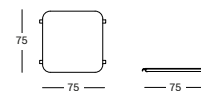

Connecting side table 75x75

KODO MODULAR CONNECTING SIDE TABLE 75X59 GT148 € 675

- Aluminium powder coated connecting side table between modules.