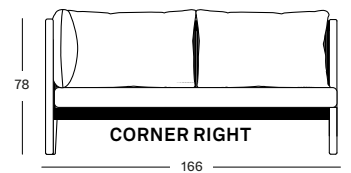

Frame Teak

Untreated teak
W002

Seat Polypropylene rope

Anthracite
S026

Frame Teak

Untreated teak
W002

Seat Polypropylene rope

Anthracite
S026