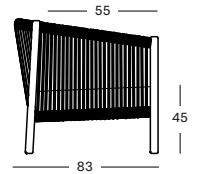

LENTO COLLECTION by Bertrand Lejoly

LENTO LOUNGE SOFA 3S GC138 € 2900

- Polypropylene rope on a powder coated aluminium frame with teak legs.

CUSHIONS	CAT. B	CAT. C	CAT. G	COM
1 Seat + 3 back cushions 12 cm quick dry foam polyester fibre filling fabric usage QE385: 560 cm	QB385	QC385	QG385	QE385
	€ 1630	€ 1750	€ 1865	€ 1630

Frame Teak

Untreated teak
W002

Seat Polypropylene rope

Anthracite
S026