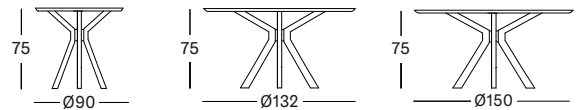

NOA DINING TABLE

NOA DINING TABLE

- Untreated teak.

DINING TABLE DIA 90 GT194

€ 1835

DINING TABLE DIA 132 GT195

€ 2750

DINING TABLE DIA 150 GT196

€ 3250

Frame/Top Teak

Untreated Teak
W002