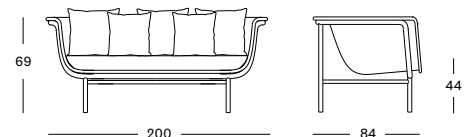

Seat Wicker