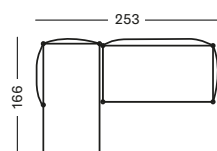

LENTO MODULAR SET 2

1. Set including:
2. 1x Lento modular corner left seat & back cushions
   - 1x Lento modular chaise longue right seat & back cushions

CAT. B	CAT. C	CAT. G	COM
€ 7283	€ 7478	€ 7738	€ 7283

PROTECTIVE COVER PC036 € 975