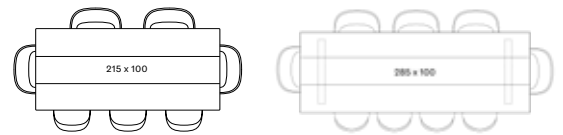

MATTEO COLLECTION

MATTEO DINING TABLE

- Powder coated aluminium frame with an untreated teak top.

DINING TABLE 215X100 GT080 € 3315

DINING TABLE 285X100 GT081 € 3870

PROTECTIVE COVER PC070 MATTEO DINING TABLE 210X100 € 750

PROTECTIVE COVER PC050 MATTEO DINING TABLE 285X100 € 850

Frame Aluminium

Top Teak

MATTEO BENCH

- Powder coated aluminium frame with an untreated teak seat.

BENCH 195X40 GB001 € 1380

BENCH 265X40 GB002 € 2090

PROTECTIVE COVER PC071 MATTEO BENCH 195X40 € 240

PROTECTIVE COVER PC051 MATTEO BENCH 265X40 € 280

Frame Aluminium

Seat Teak