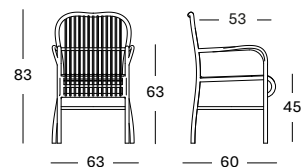

Frame/Seat Synthetic wicker

Off white
S003