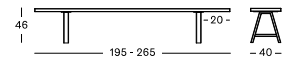

MATTEO COLLECTION

MATTEO DINING TABLE

- Powder coated aluminium frame with an untreated teak top.

DINING TABLE 215X100 GT080 € 3315

DINING TABLE 285X100 GT081 € 3870

PROTECTIVE COVER PC070 MATTEO DINING TABLE 210X100 € 750

PROTECTIVE COVER PC050 MATTEO DINING TABLE 285X100 € 850

Frame Aluminium

Top Teak

MATTEO BENCH

- Powder coated aluminium frame with an untreated teak seat.

BENCH 195X40 GB001 € 1380

BENCH 265X40 GB002 € 2090

PROTECTIVE COVER PC071 MATTEO BENCH 195X40 € 240

PROTECTIVE COVER PC051 MATTEO BENCH 265X40 € 280

Frame Aluminium

Seat Teak