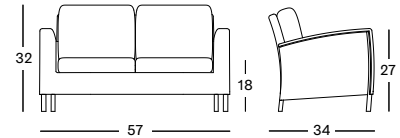

PROTECTIVE COVER PC057 € 370

Frame/Seat Synthetic wicker