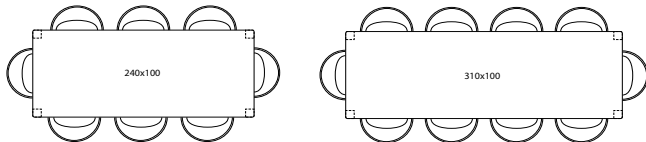

VOLTA DINING TABLE

VOLTA DINING TABLE

- Untreated teak frame with a masai blanco ceramic table top (6 mm).

DINING TABLE 240X100 GT198

€ 4855

DINING TABLE 310X100 GT197

€ 6735

Frame Teak

Untreated Teak
W002

Top Ceramic

Masai Blanco
K004