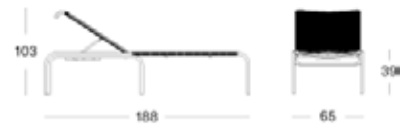

SUNLOUNGER BLACK € 1350

SUNLOUNGER ROPE € 1595

Frame/Rope Aluminium/Polyethylene fibre

Black
A007S008

Aluminium/Polypropylene rope

Dune White
A045S045

Taupe
A011S011

Fossil Grey
A033S033