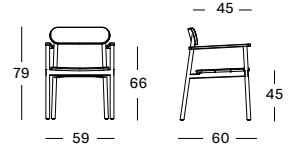

FREYA

FREYA DINING ARMCHAIR GD190 € 860

- Solid untreated teak chair.

CUSHION	CAT. B	CAT. C	CAT. G	COM
Seat cushion 2 cm polyether foam fabric usage QE423: 70 cm	QB423 € 135	QC423 € 145	QG423 € 170	QE423 € 135

Frame/Seat Teak