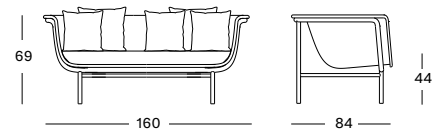

Seat Wicker