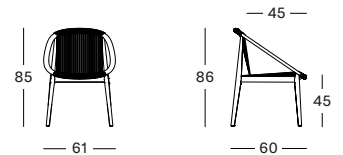

PROTECTIVE COVER PC064 € 200

Frame/Rope Wood/Polypropylene

Untreated teak/
Dune White
W002S045

Untreated teak/
Anthracite
W002S026

Untreated teak/
Dark Green
W002S050

FRIDA LOUNGE CHAIR GC250

- Polypropylene rope on an untreated teak or black stained brushed teak frame.