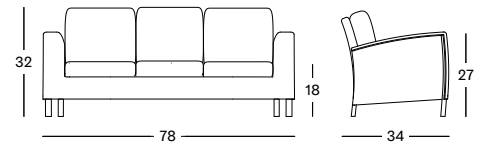

PROTECTIVE COVER PC006 € 435

Frame/Seat Synthetic wicker