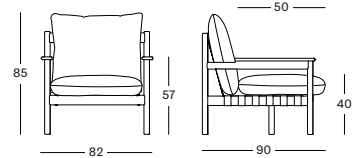

PROTECTIVE COVER PC063 € 275

ODA LOUNGE SOFA 2.5S GC201 € 1730

- Polypropylene strap on a solid untreated teak frame.

CUSHIONS	CAT. B	CAT. C	CAT. G	COM
2 Seat + 2 back cushions 14 cm quick dry foam polyester fibre filling fabric usage QE311: 420 cm	QB311	QC311	QG311	QE311
	€ 1130	€ 1198	€ 1275	€ 1130