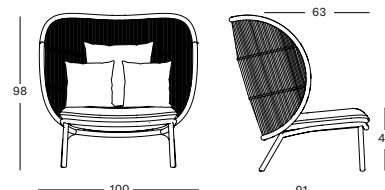

KODO COLLECTION by Studio Segers

KODO COCOON GC044 € 1240

- Polypropylene rope on a powder coated aluminium frame.

CUSHIONS	CAT. B	CAT. C	CAT. G	COM
Seat cushion 12 cm quick dry foam fabric usage QE142: 180 cm	QB142 € 398	QC142 € 425	QG142 € 480	QE142 € 398
Deco 40x40 polyester fibre filling	CB092 € 87	CC092 € 98	CG092 € 112	CE092 € 87
Deco 60x60 polyester fibre filling	CB123 € 114	CC123 € 125	CG123 € 150	CE123 € 114

Frame/Seat Aluminium/ Polypropylene rope

QUICK SHIP SET COMBI 1 FOSSIL GREY ALMOND GC044A033S033QSS11 € 1953

QUICK SHIP SET COMBI 1 DUNE WHITE ALMOND GC044A045S045QSS11 € 1953

1. Set including:
2. 1x Kodo cocoon in Fossil Grey or Dune White
   - 1x seat cushion in Almond P0303 (cat. C)
   - 2x deco cushion 40x40 in Blush S2929 (cat. B)
   - 1x deco cushion 60x60 in Olive Green S2727 (cat. B)

QUICK SHIP SET COMBI 1 FOSSIL GREY FIG GREEN GC044A033S033QSS14 € 1964

QUICK SHIP SET COMBI 1 DUNE WHITE FIG GREEN GC044A045S045QSS14 € 1964

1. Set including:
2. 1x Kodo cocoon in Fossil Grey or Dune White
   - 1x seat cushion in Almond P0303 (cat. C)
   - 2x deco cushion 40x40 in Olive Green S2727 (cat. B)
   - 1x deco cushion 60x60 in Fig Green M0303 (cat. C)

QUICK SHIP SET COMBI 1 FOSSIL GREY PINE GREEN GC044A033S033QSS15 € 1964

QUICK SHIP SET COMBI 1 DUNE WHITE PINE GREEN GC044A045S045QSS15 € 1964

1. Set including:
2. 1x Kodo cocoon in Fossil Grey or Dune White
   - 1x seat cushion in Almond P0303 (cat. C)
   - 2x deco cushion 40x40 in Olive Green S2727 (cat. B)
   - 1x deco cushion 60x60 in Pine Green M0202 (cat. C)

DECO CUSHIONS polyester fibre filling	CAT. B	CAT. C	CAT. G	COM
35X50 Fabric usage: 45 cm	CB114 € 89	CC114 € 100	CG114 € 114	CE114 € 89
40X40 Fabric usage: 50 cm	CB092 € 87	CC092 € 98	CG092 € 112	CE092 € 87
45X50 Fabric usage: 55 cm	CB067 € 92	CC067 € 104	CG067 € 118	CE067 € 92
50X50 Fabric usage: 60 cm	CB115 € 98	CC115 € 112	CG115 € 125	CE115 € 98
60X60 Fabric usage: 70 cm	CB123 € 114	CC123 € 125	CG123 € 150	CE123 € 114

PROTECTIVE COVER PC007 € 315