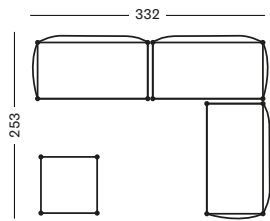

LENTO COLLECTION by Bertrand Lejoly

LENTO MODULAR SET 5

1. Set including:
2. 1x Lento modular corner right seat & back cushions
   - 2x Lento modular corner left seat & back cushions
   - 1x Lento modular ottoman seat cushion

CAT. B   CAT. C   CAT. G   COM

€ 12234   € 12584   € 13054   € 12234

PROTECTIVE COVER PC039

€ 1275