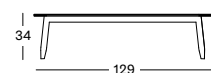

COFFEE TABLE 129X45 GT054 € 1530

COFFEE TABLE 120X120 GT058 € 3100

Frame Teak

Aged Teak
W092

Top Ceramic

Flint
K001

DAVID COLLECTION

DAVID DINING ARMCHAIR GD091 € 675