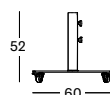

FLORENCE PARASOL 250X250

- Frame in clear varnished eucalyptus.
- Canopy standard with Canvas S0606, Sunbrella Solids on demand.

CANOPY SUNBRELLA CANVAS PA001W010BS06 € 1795

CANOPY SUNBRELLA SOLIDS PA001W010B € 2195

PARASOL BASE FOR 250X250 LG003M011 € 750

- Powder coated steel plate with zinc plating.
- Black swivel castors with lock.

FLORENCE PARASOL 300X300

- Frame in clear varnished eucalyptus.
- Canopy standard with Canvas S0606, Sunbrella Solids on demand.

CANOPY SUNBRELLA CANVAS PA002W010BS06 € 2095

CANOPY SUNBRELLA SOLIDS PA002W010B € 2495

PARASOL BASE 300X300/350X350 LG004M011 € 750

- Powder coated steel plate with zinc plating.
- Black swivel castors with lock.

FLORENCE PARASOL 350X350

- Frame in clear varnished eucalyptus.
- Canopy standard with Canvas S0606, Sunbrella Solids on demand.

CANOPY SUNBRELLA CANVAS PA003W010BS06 € 1995

CANOPY SUNBRELLA SOLIDS PA003W010B € 2595

PARASOL BASE 300X300/350X350 LG004M011 € 750

- Powder coated steel plate with zinc plating.
- Black swivel castors with lock.

Frame Wood

Eucalyptus W010

Base Steel

Champagne M011

Canopy fabric In stock Sunbrella Solids cat. B

CANVAS S0606

Canopy fabric On demand Sunbrella Solids cat. B

LIN S1212

LONDON STONE S0808

MINERAL BLUE S1010

DARK SMOKE S0909

BLUSH S2929

BLACK S1515

AMBER S3030

OLIVE GREEN S2727

CARBON BEIGE S2828