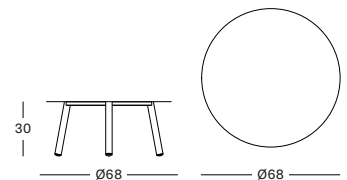

LILO COLLECTION

LILO SIDE TABLE DIA 45 GT146 € 298

- Powder coated aluminium frame.

SAGE GREEN A046

FOSSIL GREY A033

DUNE WHITE A045

TERRACOTTA A028

MOSS A016

TAUPE A011

BLACK A007

LILO COFFEE TABLE DIA 60 GT144 € 425

- Powder coated aluminium frame.

SAGE GREEN A046

FOSSIL GREY A033

DUNE WHITE A045

TERRACOTTA A028

MOSS A016

TAUPE A011

BLACK A007

LILO COFFEE TABLE DIA 68 GT145 € 460

- Powder coated aluminium frame.

SAGE GREEN A046

FOSSIL GREY A033

DUNE WHITE A045

TERRACOTTA A028

MOSS A016

TAUPE A011

BLACK A007

Frame Aluminium