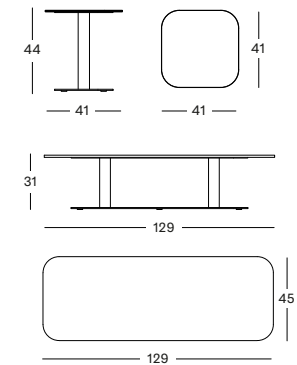

CERAMIC TOP