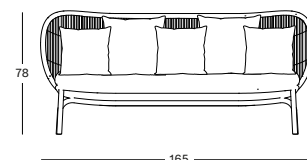

DECO CUSHIONS polyester fibre filling	CAT. B	CAT. C	CAT. G	COM
35X50 Fabric usage: 45 cm	CB114 € 89	CC114 € 100	CG114 € 114	CE114 € 89
40X40 Fabric usage: 50 cm	CB092 € 87	CC092 € 98	CG092 € 112	CE092 € 87
45X50 Fabric usage: 55 cm	CB067 € 92	CC067 € 104	CG067 € 118	CE067 € 92
50X50 Fabric usage: 60 cm	CB115 € 98	CC115 € 112	CG115 € 125	CE115 € 98
60X60 Fabric usage: 70 cm	CB123 € 114	CC123 € 125	CG123 € 150	CE123 € 114

PROTECTIVE COVER PC066 € 370