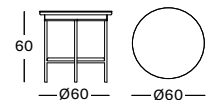

PROTECTIVE COVER PC052 € 180

NIMES DINING TABLE

- Treated Lloyd Loom weave on an aluminium frame.
- Should be stored indoors during humid and cold weather.
- Optional glass top available.

NIMES DINING TABLE DIA 110 GT010 € 998