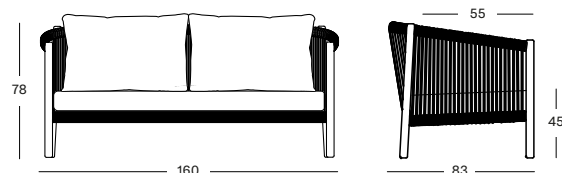

Frame Teak

Untreated teak
W002

Seat Polypropylene rope

Anthracite
S026

QUICK SHIP SET COMBI 1 STONE GC137W002S026QSS1 € 3770

- Set including:
- 1x Lento lounge sofa 2,5S in untreated teak
 - 1x seat cushion and 2x back cushion in Stone T0202 (cat. G)