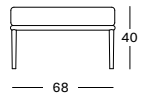

QUICK SHIP SET ZINC GC50A013QSS1 € 785

1. Set including:
2. 1x Leo modular footrest in Lava
   - 1x seat cushion in Savane Zinc S2121 (cat. C)