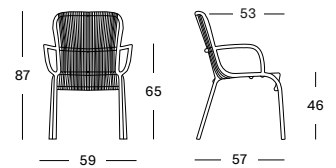

LOOP COLLECTION

LOOP DINING CHAIR GD078

- Black polyethylene fibre on a powder coated aluminium frame.
- Polypropylene rope on a powder coated aluminium frame (Dune White, Taupe, Fossil Grey, Moss, Terracotta).
- Stackable for max. 4 chairs. Handle with care to avoid damage.
- Only available per 2 pieces.

DINING CHAIR BLACK € 410

DINING CHAIR ROPE € 475

PROTECTIVE COVER PC020 (4X) € 205

LOOP LOUNGE CHAIR GC079

- Black polyethylene fibre on a powder coated aluminium frame.
- Polypropylene rope on a powder coated aluminium frame (Dune White, Taupe, Fossil Grey, Moss, Terracotta).
- Stackable for max. 4 chairs. Handle with care to avoid damage.
- Only available per 2 pieces.

LOUNGE CHAIR BLACK € 495

LOUNGE CHAIR ROPE € 575

PROTECTIVE COVER PC060 € 270

LOOP FOOTREST GC080

- Black polyethylene fibre on a powder coated aluminium frame.
- Polypropylene rope on a powder coated aluminium frame (Dune White, Taupe, Fossil Grey, Moss, Terracotta).

FOOTREST BLACK € 330

FOOTREST ROPE € 370

Frame/Rope Aluminium/Polyethylene fibre

Aluminium/Polypropylene rope

Frame/Rope Aluminium/Polyethylene fibre

Aluminium/Polypropylene rope