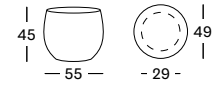

SAYA COLLECTION

SAYA ROUND GF001T001

€ 520

- Set of 2 plant pots
- Hand shaped clay
- Kiln fired ceramic
- Drainage hole

SAYA OVAL GF002T001

€ 590

- Set of 2 plant pots
- Hand shaped clay
- Kiln fired ceramic
- Drainage hole

SAYA CONIC GF003T001

€ 520

- Set of 2 plant pots
- Hand shaped clay
- Kiln fired ceramic
- Drainage hole

PLANT POT FEET SET SE027

€ 21

- Set of 6 black rubber feet to raise your plant pot off the ground.

Material Clay