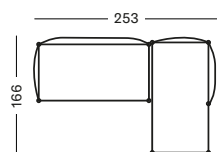

Top Ceramic

Portland
K003

LENTO COLLECTION by Bertrand Lejoly

LENTO MODULAR SET 1

- Set including:
- 1x Lento modular corner right seat & back cushions
 - 1x Lento modular chaise longue left seat & back cushions