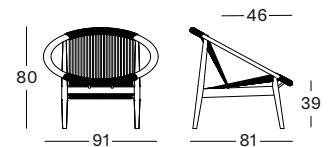

PROTECTIVE COVER PC062 € 300

Frame/Rope Wood/Polypropylene