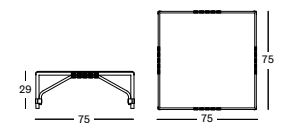

Frame/Seat Synthetic wicker

Off white
S003