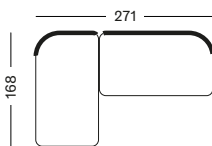

KODO MODULAR SET 2

1. Set including:
2. 1x Kodo modular 2 seater left seat & back cushions
   - 1x Kodo modular chaise longue right seat & back cushions

CAT. B	CAT. C	CAT. G	COM
€ 7115	€ 7255	€ 7350	€ 7115

PROTECTIVE COVER PC024 € 970