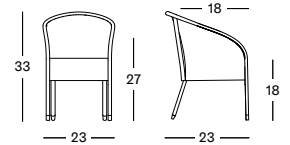

OUTDOOR LLOYD LOOM COLLECTION

NICE DINING CHAIR GD102 € 575

- Treated Lloyd Loom weave on an aluminium frame.
- Should be stored indoors during humid and cold weather.

CUSHIONS	CAT. B	CAT. C	CAT. G	COM
Seat cushion 4 cm polyether foam fabric usage CE002: 65 cm	CB002 € 122	CC002 € 132	CG002 € 160	CE002 € 122

PROTECTIVE COVER PC001 € 200

Frame/Seat Lloyd Loom

All colours
see page 10