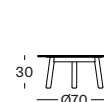

IVO COLLECTION

IVO TABLES

- Aluminium frame with a HDPE wicker and a HPL top.

SIDE TABLE DIA 44 GT008 € 590

COFFEE TABLE DIA 77 GT007 € 900

COFFEE TABLE DIA 93 GT006 € 1125

IVO PLANT STAND

- Black powder coated steel frame with a HDPE wicker plant basket.
- Plastic saucer included.

SMALL DIA 29X36H GA901 € 260

MEDIUM DIA 40X45H GA902 € 330

LARGE DIA 29X65H GA903 € 350

Basket HDPE wicker

Black S010

Top HPL

Black H055

Frame Steel

Black M007

Basket HDPE wicker

Black S010

ROZY COLLECTION

ROZY SIDE & COFFEE TABLE

- Epoxy and black powder coated steel frame with a black HPL top.

SIDE TABLE GT001 € 490

COFFEE TABLE GT002 € 998

Frame Steel

Black M007

Top HPL

Black H055

ANTON COLLECTION

ANTON SIDE & COFFEE TABLE

- Untreated solid teak base with a teak table top.

SIDE TABLE DIA 40 GT184 € 330

COFFEE TABLE DIA 70 GT187 € 525

Frame/Top Teak

Untreated teak W002