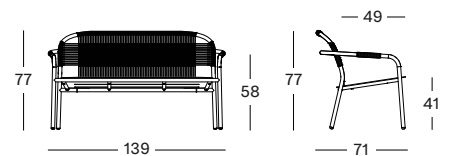

PROTECTIVE COVER PC069 € 325

Frame/rope Aluminium/polypropylene

Frame/rope Aluminium/polypropylene

Frame/rope Aluminium/polypropylene

LILO COLLECTION

LILO SIDE TABLE DIA 45 GT146 € 298

- Powder coated aluminium frame.