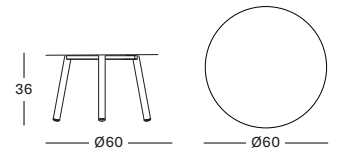

LILO COLLECTION

LILO SIDE TABLE DIA 45 GT146 € 298

- Powder coated aluminium frame.

SAGE GREEN A046

FOSSIL GREY A033

DUNE WHITE A045

TERRACOTTA A028

MOSS A016

TAUPE A011

BLACK A007

LILO COFFEE TABLE DIA 60 GT144 € 425

- Powder coated aluminium frame.

SAGE GREEN A046

FOSSIL GREY A033

DUNE WHITE A045

TERRACOTTA A028

MOSS A016

TAUPE A011

BLACK A007

LILO COFFEE TABLE DIA 68 GT145 € 460

- Powder coated aluminium frame.

SAGE GREEN A046

FOSSIL GREY A033

DUNE WHITE A045

TERRACOTTA A028

MOSS A016

TAUPE A011

BLACK A007

Frame Aluminium