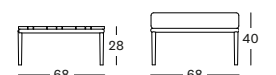

LEO MODULAR COFFEE TABLE GT051 € 800

END OF LINE*

- Powder coated aluminium frame with an untreated solid teak table top.

Frame Aluminium Teak

Lava
A013

Untreated teak
W002