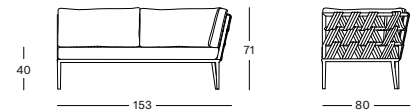

LEO COLLECTION

LEO MODULAR CORNER LEFT GC047 € 1550

END OF LINE*

- Acrylic rope on a powder coated aluminium frame.

CUSHIONS	CAT. B	CAT. C	CAT. G	COM
1 Seat + 3 back cushions 12 cm quick dry foam polyester fibre filling fabric usage QE360: 510 cm	QB360	QC360	QG360	QE360
	€ 1080	€ 1153	€ 1340	€ 1080

Frame Aluminium

Lava
A013

Seat Acrylic rope

Lava
S013