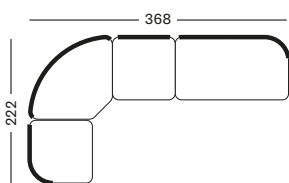

KODO MODULAR SET 8

CAT. B CAT. C CAT. G COM

1. Set including:
2. 1x Kodo Modular 2 seater left seat & back cushion
   - 1x Kodo Modular center seat & back cushion included
   - 1x Kodo Modular corner seat & back cushions
   - 1x Kodo Modular 1 seater right seat & back cushions

€ 11230 € 11450 € 11603 € 11230

PROTECTIVE COVER PC030 € 1125