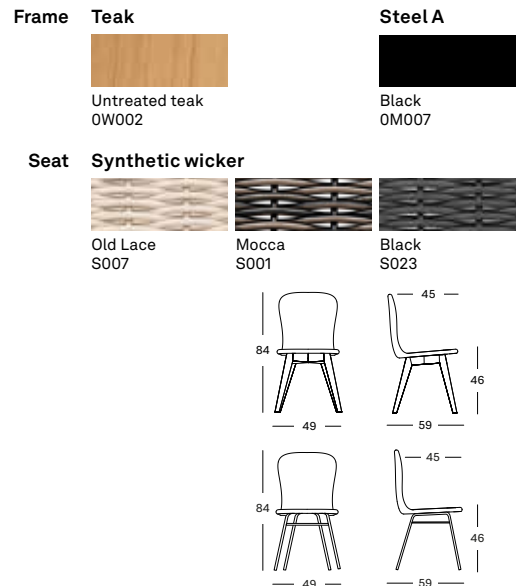

DAMIEN

DAMIEN DINING CHAIR GD168

- Polyethylene wicker on an aluminium frame with an untreated teak or epoxy and black powder coated steel base.

TEAK BASE € 565

STEEL A BASE € 520

PROTECTIVE COVER PC001 € 200