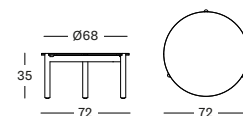

Frame Teak

Top Ceramic

ODA COFFEE TABLE DIA 68 GT150

- Solid untreated teak frame with a ceramic top (12 mm).

| | |
|----------------------|--------|
| FLINT CERAMIC TOP | € 1075 |
| SHARDS CERAMIC TOP | € 1000 |
| PORTLAND CERAMIC TOP | € 1000 |