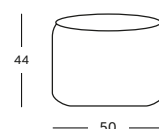

RUGS

CLIFF

- High-performance rug made of polyester fibre.

CLAY 170X240 GR001L004 € 798

CLAY 200X300 GR002L004 € 1098

CLAY 250X350 GR003L004 € 1598

TOUNDRA

- High-performance rug made of polyester fibre.

SAHARA 170X240 GR001L002 € 798

SAHARA 200X300 GR002L002 € 1098

SAHARA 250X350 GR003L002 € 1598

Rug Cliff Tundra

POUFFES

OTTO GC001 € 490

- Handmade outer cover of polypropylene rope fibres. Inner cover made out of breathable polyester, filled with polystyrene beads.

OTTO FILLING GC001U000 € 250

- Inner cover made out of breathable polyester, filled with polystyrene beads.

OLAF

- Outer cover available in all Vincent Sheppard fabrics. See page 13.
- Inner cover made out of breathable polyester, filled with polystyrene beads.

DIA 50 PF001	CAT. B	CAT. C	CAT. G	COM
Polystyrene beads & fibre fabric usage PF001E: 110 cm	PF001B	PF001C	PF001G	PF001E
	€ 570	€ 590	€ 630	€ 570

DIA 80 PF002	CAT. B	CAT. C	CAT. G	COM
Polystyrene beads & fibre fabric usage PF002E: 200 cm	PF002B	PF002C	PF002G	PF002E
	€ 765	€ 815	€ 870	€ 765

Pouffe Crochet

Pouffe Fabric

All fabrics
see page 13