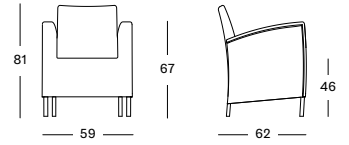

OUTDOOR LLOYD LOOM COLLECTION

DOVILE DINING CHAIR GD122 € 630

- Treated Lloyd Loom weave on an aluminium frame.
- Should be stored indoors during humid and cold weather.

CUSHION	CAT. B	CAT. C	CAT. G	COM
Seat cushion 4 cm polyether foam fabric usage CE022: 60 cm	CB022 € 122	CC022 € 132	CG022 € 170	CE022 € 122

PROTECTIVE COVER PC001 € 200

Frame/Seat Lloyd Loom

All colours
see page 10