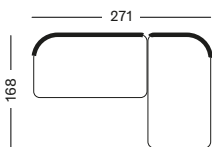

KODO COLLECTION by Studio Segers

KODO MODULAR SET 1

1. Set including:
2. 1x Kodo modular 2 seater right seat & back cushions
   - 1x Kodo modular chaise longue left seat & back cushions

CAT. B	CAT. C	CAT. G	COM
€ 7115	€ 7255	€ 7350	€ 7115

PROTECTIVE COVER PC023 € 970