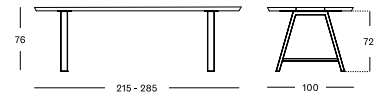

MATTEO COLLECTION

MATTEO DINING TABLE

- Powder coated aluminium frame with an untreated teak top.

DINING TABLE 215X100 GT080 € 3315

DINING TABLE 285X100 GT081 € 3870

PROTECTIVE COVER PC070 MATTEO DINING TABLE 210X100 € 750

PROTECTIVE COVER PC050 MATTEO DINING TABLE 285X100 € 850

Frame Aluminium

Top Teak

MATTEO BENCH

- Powder coated aluminium frame with an untreated teak seat.

BENCH 195X40 GB001 € 1380

BENCH 265X40 GB002 € 2090

PROTECTIVE COVER PC071 MATTEO BENCH 195X40 € 240

PROTECTIVE COVER PC051 MATTEO BENCH 265X40 € 280

Frame Aluminium

Seat Teak