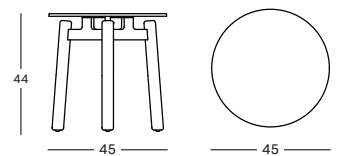

Top Ceramic

Portland
K003