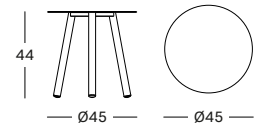

LILO COLLECTION

LILO SIDE TABLE DIA 45 GT146 € 298

- Powder coated aluminium frame.

SAGE GREEN A046

FOSSIL GREY A033

DUNE WHITE A045

TERRACOTTA A028

MOSS A016

TAUPE A011

BLACK A007

LILO COFFEE TABLE DIA 60 GT144 € 425

- Powder coated aluminium frame.

SAGE GREEN A046

FOSSIL GREY A033

DUNE WHITE A045

TERRACOTTA A028

MOSS A016

TAUPE A011

BLACK A007

LILO COFFEE TABLE DIA 68 GT145 € 460

- Powder coated aluminium frame.

SAGE GREEN A046

FOSSIL GREY A033

DUNE WHITE A045

TERRACOTTA A028

MOSS A016

TAUPE A011

BLACK A007

Frame Aluminium