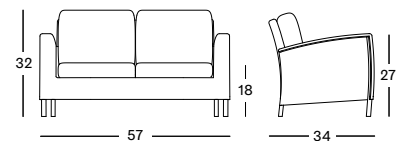

PROTECTIVE COVER PC057 € 370