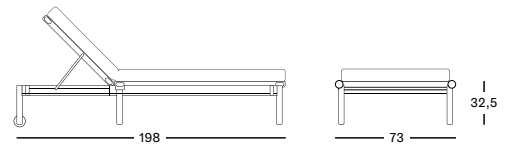

ODA SUNLOUNGER GC016 € 1598

- Polypropylene strap on a solid untreated teak frame.

CUSHIONS	CAT. B	CAT. C	CAT. G	COM
Removable cover 8 cm quick dry foam fabric usage QE319: 387 cm	QB319 € 650	QC319 € 710	QG319 € 798	QE319 € 650