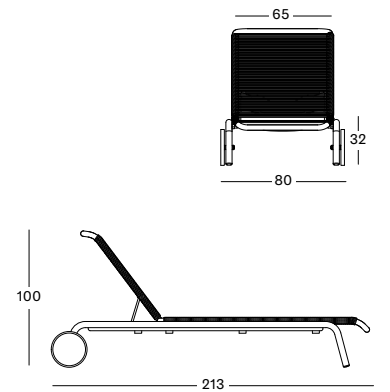

KODO COLLECTION by Studio Segers

KODO FOOTREST GC046 € 410

- Powder coated aluminium frame.

CUSHION	CAT. B	CAT. C	CAT. G	COM
Seat cushion 12 cm quick dry foam fabric usage QE142: 180 cm	QB142 € 398	QC142 € 425	QG142 € 480	QE142 € 398

QUICK SHIP SET FOSSIL GREY ALMOND GC046A033QSS1 € 835

QUICK SHIP SET DUNE WHITE ALMOND GC046A045QSS1 € 835

1. Set including:
2. 1x Kodo footrest in Fossil Grey or Dune White
   - 1x seat cushion in Almond P0303 (cat. C)

PROTECTIVE COVER PC068 € 175

Frame Aluminium

Fossil Grey
A033

Dune White
A045

KODO SUNLOUNGER GC083 € 1698

- Polypropylene rope on a powder coated aluminium frame.

CUSHION	CAT. B	CAT. C	CAT. G	COM
Seat cushion removable cover 3 cm quick dry foam fabric usage CE227: 270 cm	CB227 € 270	CC227 € 305	CG227 € 410	CE227 € 270

PROTECTIVE COVER PC011 € 360

Frame/Seat Aluminium/ Polypropylene rope

Fossil Grey
A033S033

Dune White
A045S045