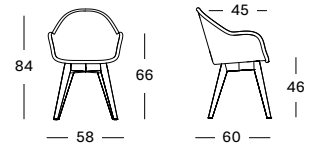

EDGARD COLLECTION

EDGARD DINING CHAIR GD083

TEAK BASE € 575

- Polyethylene wicker on an aluminium frame with an untreated teak base.

CUSHION	CAT. B	CAT. C	CAT. G	COM
Seat cushion 2 cm polyether foam fabric usage CE077: 60 cm	CB077	CC077	CG077	CE077
	€ 98	€ 108	€ 137	€ 98

QUICK SHIP SET CAT. B € 673

1. Set including:
2. 1x Edgard dining chair Old Lace, Mocca or Black with teak base
   - 1x seat cushion in:
     - Black S1515 (cat. B)
     - London Stone S0808 (cat. B)

QUICK SHIP SET CAT. C € 683

1. Set including:
2. 1x Edgard dining chair Old Lace, Mocca or Black with teak base
   - 1x seat cushion in Almond P0303 (cat. C)

STEEL A BASE € 540

- Polyethylene wicker on an aluminium frame with an epoxy and black powder coated steel frame.

CUSHION	CAT. B	CAT. C	CAT. G	COM
Seat cushion 2 cm polyether foam fabric usage CE077: 60 cm	CB077	CC077	CG077	CE077
	€ 98	€ 108	€ 137	€ 98

QUICK SHIP SET CAT. B € 638

1. Set including:
2. 1x Edgard dining chair Old Lace, Mocca or Black with steel a base
   - 1x seat cushion in:
     - Black S1515 (cat. B)
     - London Stone S0808 (cat. B)

QUICK SHIP SET CAT. C € 648

1. Set including:
2. 1x Edgard dining chair Old Lace, Mocca or Black with steel a base
   - 1x seat cushion in Almond P0303 (cat. C)

PROTECTIVE COVER PC001 € 200

Frame Teak

Steel A

Seat Synthetic wicker