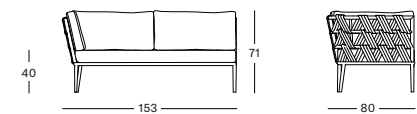

LEO MODULAR CORNER RIGHT GC048 € 1550

END OF LINE*

- Acrylic rope on a powder coated aluminium frame.

CUSHIONS	CAT. B	CAT. C	CAT. G	COM
1 Seat + 3 back cushions 12 cm quick dry foam polyester fibre filling fabric usage QE361: 510 cm	QB361	QC361	QG361	QE361
	€ 1080	€ 1153	€ 1340	€ 1080

Frame Aluminium

Lava
A013

Seat Acrylic rope

Lava
S013