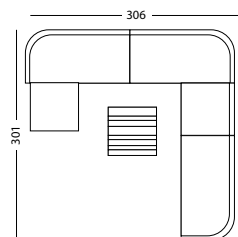

LEO MODULAR SET 5 RIGHT	CAT. B	CAT. C	CAT. G	COM

1. Set including:
2. 1x Leo modular corner right seat & back cushions
   - 2x Leo modular corner left seat & back cushions
   - 1x Leo modular center seat & back cushions
   - 1x Leo modular coffee table
   - 1x Leo modular footrest 1x seat cushion

€ 10755	€ 11039	€ 11770	€ 10755

END OF LINE*

PROTECTIVE COVER PC019	€ 1275