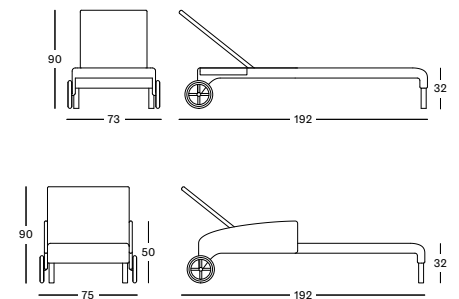

SAFI COLLECTION

SAFI DINING CHAIR GD022 € 655

- Polyethylene wicker on an aluminium frame.

CUSHION	CAT. B	CAT. C	CAT. G	COM
Seat cushion 4 cm polyether foam fabric usage CE233: 60 cm	CB233 € 122	CC233 € 133	CG233 € 168	CE233 € 122

Frame/Seat Synthetic wicker

Old Lace
S007

PROTECTIVE COVER PC001 € 200

SAFI DINING TABLE DIA 120 GT018 € 970

- Polyethylene wicker on an aluminium frame.
- Optional glass top available.

GLASS FOR SAFI DINING TABLE GL003 € 230

Frame/Top Synthetic wicker

Old Lace
S007

SAFI SUNLOUNGER

- Polyethylene wicker on a an aluminium frame.

SAFI SUNLOUNGER NO ARMS GC096 € 1425

SAFI SUNLOUNGER WITH ARMS GC020 € 1565

CUSHION	CAT. B	CAT. C	CAT. G	COM
Removable cover with piping 3 cm polyether foam fabric usage CE120: 230 cm	CB120 € 300	CC120 € 330	CG120 € 435	CE120 € 300
Non-removable cover with piping 3 cm polyether foam fabric usage CE020: 240 cm	CB020 € 290	CC020 € 315	CG020 € 405	CE020 € 290

Frame/Seat Synthetic wicker

Old Lace
S007

PROTECTIVE COVER PC046 SAFI SUNLOUNGER NO ARMS € 460

PROTECTIVE COVER PC047 SAFI SUNLOUNGER WITH ARMS € 460

SAFI SIDE TABLE GT019 € 485

- Polyethylene wicker on an aluminium frame.
- Optional glass top available.

GLASS FOR SAFI SIDE TABLE GL130 € 85

Frame Synthetic wicker

Old Lace
S007