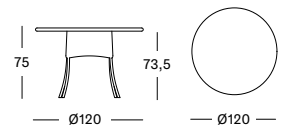

GLASS FOR SAFI DINING TABLE GL003 € 230

Frame/Top Synthetic wicker

Old Lace
S007