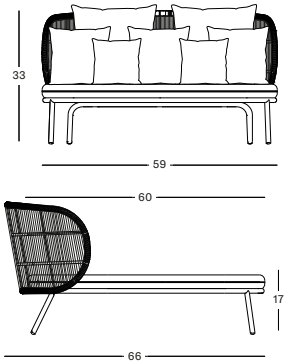

KODO COLLECTION by Studio Segers

KODO DAYBED GC082 € 2498

- Polypropylene rope on a powder coated aluminium frame.

CUSHIONS	CAT. B	CAT. C	CAT. G	COM
Seat cushion 12 cm quick dry foam fabric usage QE226: 430 cm	QB226 € 1325	QC226 € 1350	QG226 € 1505	QE226 € 1325
Deco 40x40 polyester fibre filling	CB092 € 87	CC092 € 98	CG092 € 112	CE092 € 87
Deco 50x50 polyester fibre filling	CB115 € 98	CC115 € 112	CG115 € 125	CE115 € 98
Deco 60x60 polyester fibre filling	CB123 € 114	CC123 € 125	CG123 € 150	CE123 € 114

Frame/Seat Aluminium/ Polypropylene rope

QUICK SHIP SET FOSSIL GREY PINE GREEN GC082A033S033QSS5 € 4588

QUICK SHIP SET DUNE WHITE PINE GREEN GC082A045S045QSS5 € 4588

Set including: • 1x Kodo daybed in Fossil Grey or Dune White

- 1x seat cushion in Almond P0303 (cat. C)
- 2x deco cushion 40x40 in Pine Green M0202 (cat. C)
- 3x deco cushion 50x50 in Olive Green S2727 (cat. B)
- 2x deco cushion in 60x60 in Almond P0303 (cat. C)

DECO CUSHIONS polyester fibre filling	CAT. B	CAT. C	CAT. G	COM
35X50 Fabric usage: 45 cm	CB114 € 89	CC114 € 100	CG114 € 114	CE114 € 89
40X40 Fabric usage: 50 cm	CB092 € 87	CC092 € 98	CG092 € 112	CE092 € 87
45X50 Fabric usage: 55 cm	CB067 € 92	CC067 € 104	CG067 € 118	CE067 € 92
50X50 Fabric usage: 60 cm	CB115 € 98	CC115 € 112	CG115 € 125	CE115 € 98
60X60 Fabric usage: 70 cm	CB123 € 114	CC123 € 125	CG123 € 150	CE123 € 114

PROTECTIVE COVER PC010 € 540