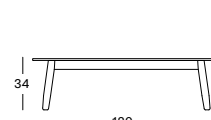

COFFEE TABLE 129X45 GT054 € 1530

COFFEE TABLE 120X120 GT058 € 3100

Frame Teak

Aged Teak
W092

Top Ceramic

Flint
K001

DAVID COLLECTION

DAVID DINING ARMCHAIR GD091 € 675