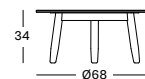

COFFEE TABLE DIA 68 GT082 € 960

Frame Teak

Aged Teak
W092

Top Ceramic

Flint
K001

DAVID SIDE & COFFEE TABLES

- Stained brushed teak base with a Flint ceramic table top.

SIDE TABLE 41X41 GT055 € 920