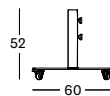

FLORENCE PARASOL 300X300

- Frame in clear varnished eucalyptus.
- Canopy standard with Canvas S0606, Sunbrella Solids on demand.

CANOPY SUNBRELLA CANVAS PA002W010BS06 € 2095

CANOPY SUNBRELLA SOLIDS PA002W010B € 2495