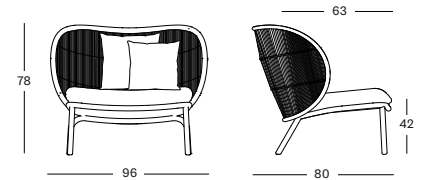

PROTECTIVE COVER PC061 € 450

KODO COLLECTION by Studio Segers

KODO LOUNGE CHAIR GC042 € 998

- Polypropylene rope on a powder coated aluminium frame.

Frame/Seat Aluminium/ Polypropylene rope

| CUSHIONS | CAT. B | CAT. C | CAT. G | COM |
|--|----------------|----------------|----------------|----------------|
| Seat cushion 12 cm quick dry foam fabric usage QE142: 180 cm | QB142 € 398 | QC142 € 425 | QG142 € 480 | QE142 € 398 |
| Deco 40x40 polyester fibre filling | CB092 € 87 | CC092 € 98 | CG092 € 112 | CE092 € 87 |
| Deco 50x50 polyester fibre filling | CB115 € 98 | CC115 € 112 | CG115 € 125 | CE115 € 98 |