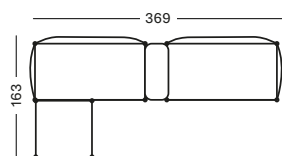

LENTO MODULAR SET 8

1. Set including:
2. 1x Lento modular corner right seat & back cushions
   - 1x Lento modular corner left seat & back cushions
   - 1x Lento modular ottoman seat cushion
   - 1x Lento modular connecting side table with Portland ceramic top

CAT. B   CAT. C   CAT. G   COM

€ 9336   € 9576   € 9901   € 9336

PROTECTIVE COVER PC042

€ 755