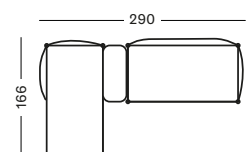

LENTO MODULAR SET 4

1. Set including:
2. 1x Lento modular corner left seat & back cushions
   - 1x Lento modular chaise longue right seat & back cushions
   - 1x Lento modular connecting side table with Portland ceramic top

CAT. B	CAT. C	CAT. G	COM
€ 8118	€ 8313	€ 8573	€ 8118

PROTECTIVE COVER PC038 € 1075