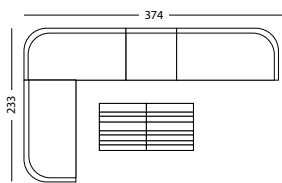

LEO MODULAR SET 4 LEFT	CAT. B	CAT. C	CAT. G	COM

1. Set including:
2. 1x Leo modular corner left seat & back cushions
   - 2x Leo modular corner right seat & back cushions
   - 1x Leo modular center seat & back cushion
   - 2x Leo modular coffee table

€ 10795	€ 11054	€ 11730	€ 10795

END OF LINE*

PROTECTIVE COVER PC016	€ 1225