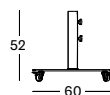

FLORENCE PARASOL 250X250

- Frame in clear varnished eucalyptus.
- Canopy standard with Canvas S0606, Sunbrella Solids on demand.

CANOPY SUNBRELLA CANVAS PA001W010BS06 € 1795

CANOPY SUNBRELLA SOLIDS PA001W010B € 2195

PARASOL BASE FOR 250X250 LG003M011 € 750

- Powder coated steel plate with zinc plating.
- Black swivel castors with lock.

FLORENCE PARASOL 300X300

- Frame in clear varnished eucalyptus.
- Canopy standard with Canvas S0606, Sunbrella Solids on demand.

CANOPY SUNBRELLA CANVAS PA002W010BS06 € 2095

CANOPY SUNBRELLA SOLIDS PA002W010B € 2495

PARASOL BASE 300X300/350X350 LG004M011 € 750

- Powder coated steel plate with zinc plating.
- Black swivel castors with lock.

FLORENCE PARASOL 350X350

- Frame in clear varnished eucalyptus.
- Canopy standard with Canvas S0606, Sunbrella Solids on demand.

CANOPY SUNBRELLA CANVAS PA003W010BS06 € 1995

CANOPY SUNBRELLA SOLIDS PA003W010B € 2595

PARASOL BASE 300X300/350X350 LG004M011 € 750

- Powder coated steel plate with zinc plating.
- Black swivel castors with lock.

Frame Wood

Eucalyptus W010

Base Steel

Champagne M011

Canopy fabric In stock Sunbrella Solids cat. B

CANVAS S0606

Canopy fabric On demand Sunbrella Solids cat. B

LIN S1212

LONDON STONE S0808

MINERAL BLUE S1010

DARK SMOKE S0909

BLUSH S2929

BLACK S1515

AMBER S3030

OLIVE GREEN S2727

CARBON BEIGE S2828