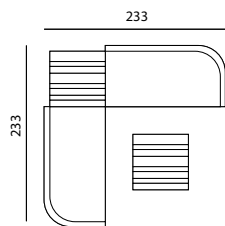

LEO MODULAR SET 1	CAT. B	CAT. C	CAT. G	COM

1. Set including:
2. 1x Leo modular corner left seat & back cushions
   - 1x Leo modular corner right seat & back cushions
   - 2x Leo modular coffee table

€ 6860	€ 7006	€ 7380	€ 6860

This set can be positioned as a left or right corner without any additional items.

END OF LINE*

PROTECTIVE COVER PC012	€ 1095