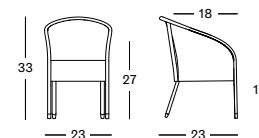

MIA

MIA DINING CHAIR GD002 € 655

- Polyethylene wicker in colour Old Lace on an aluminium frame.

CUSHION	CAT. B	CAT. C	CAT. G	COM
Seat cushion 4 cm polyether foam fabric usage CE112: 70 cm	CB112 € 122	CC112 € 128	CG112 € 160	CE112 € 122

Frame/Seat Synthetic wicker