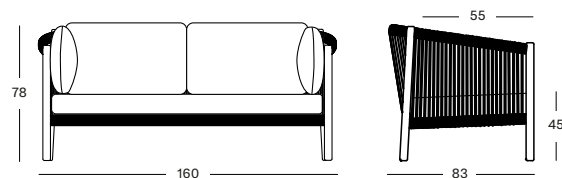

DECO CUSHIONS polyester fibre filling	CAT. B	CAT. C	CAT. G	COM
35X50 Fabric usage: 45 cm	CB114	CC114	CG114	CE114
	€ 89	€ 100	€ 114	€ 89
40X40 Fabric usage: 50 cm	CB092	CC092	CG092	CE092
	€ 87	€ 98	€ 112	€ 87
45X50 Fabric usage: 55 cm	CB067	CC067	CG067	CE067
	€ 92	€ 104	€ 118	€ 92
50X50 Fabric usage: 60 cm	CB115	CC115	CG115	CE115
	€ 98	€ 112	€ 125	€ 98
60X60 Fabric usage: 70 cm	CB123	CC123	CG123	CE123
	€ 114	€ 125	€ 150	€ 114

PROTECTIVE COVER PC003 € 355