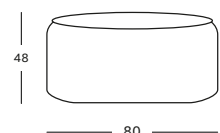

RUGS

CLIFF

- High-performance rug made of polyester fibre.

CLAY 170X240 GR001L004 € 798

CLAY 200X300 GR002L004 € 1098

CLAY 250X350 GR003L004 € 1598

TOUNDRA

- High-performance rug made of polyester fibre.

SAHARA 170X240 GR001L002 € 798

SAHARA 200X300 GR002L002 € 1098

SAHARA 250X350 GR003L002 € 1598

Rug Cliff Tundra

POUFFES

OTTO GC001 € 490

- Handmade outer cover of polypropylene rope fibres. Inner cover made out of breathable polyester, filled with polystyrene beads.

OTTO FILLING GC001U000 € 250

- Inner cover made out of breathable polyester, filled with polystyrene beads.

OLAF

- Outer cover available in all Vincent Sheppard fabrics. See page 13.
- Inner cover made out of breathable polyester, filled with polystyrene beads.

DIA 50 PF001	CAT. B	CAT. C	CAT. G	COM
Polystyrene beads & fibre fabric usage PF001E: 110 cm	PF001B	PF001C	PF001G	PF001E
	€ 570	€ 590	€ 630	€ 570

DIA 80 PF002	CAT. B	CAT. C	CAT. G	COM
Polystyrene beads & fibre fabric usage PF002E: 200 cm	PF002B	PF002C	PF002G	PF002E
	€ 765	€ 815	€ 870	€ 765

Pouffe Crochet

Pouffe Fabric

All fabrics
see page 13