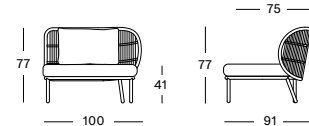

KODO COLLECTION by Studio Segers

KODO MODULAR

- Polypropylene rope on a powder coated aluminium frame.
- 2 connector pieces included per seating module.

Frame/Seat Aluminium/ Polypropylene rope

Dune White
A045S045

KODO MODULAR 1 SEATER LEFT GC157 € 1530

CUSHIONS	CAT. B	CAT. C	CAT. G	COM
Seat + back cushion 14 cm quick dry foam polyester fibre filling fabric usage QE420: 250 cm	QB420 € 625	QC420 € 670	QG420 € 698	QE420 € 625

1 Seater Left