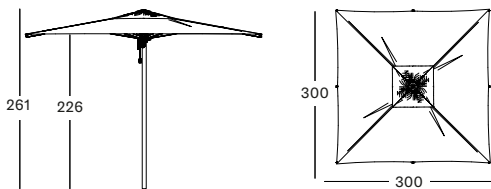

FLORENCE PARASOL 300X300

- Frame in clear varnished eucalyptus.
- Canopy standard with Canvas S0606, Sunbrella Solids on demand.

CANOPY SUNBRELLA CANVAS PA002W010BS06 € 2095

CANOPY SUNBRELLA SOLIDS PA002W010B € 2495