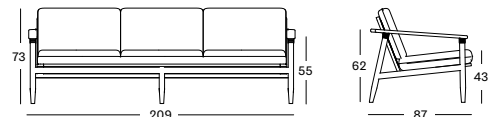

Frame Teak

Aged Teak
W092

Seat Polypropylene rope

Greige
S048

QUICK SHIP SET SAVANE COCONUT GC093W092S048QSS1 € 4875

- Set including:
- 1x David lounge sofa 3S in Aged Teak
 - 3x seat cushion and 3x back cushion in Savane Coconut S2222 (cat. C) with contrast piping in London Stone S0808 (cat. B)