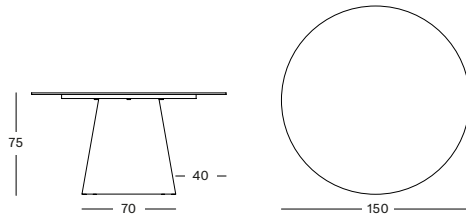

SANDRO DINING TABLE DIA 150 GT033A045

- Aluminium frame with a ceramic table top.

FLINT CERAMIC TOP K001 € 3150

SHARDS CERAMIC TOP K002 € 2750

PORTLAND CERAMIC TOP K003 € 2750