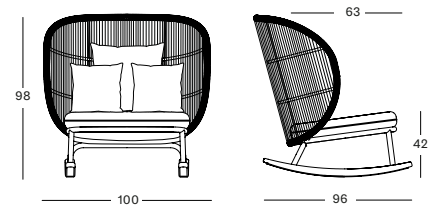

Frame/Seat Aluminium/ Polypropylene rope

Slats Teak

QUICK SHIP SET COMBI 1 FOSSIL GREY ALMOND GC087A033S033QSS11 € 2263

QUICK SHIP SET COMBI 1 DUNE WHITE ALMOND GC087A045S045QSS11 € 2263

- Set including:
- 1x Kodo rocking chair in Fossil Grey or Dune White
 - 1x seat cushion in Almond P0303 (cat. C) 
 - 2x deco cushion 40x40 in Blush S2929 (cat. B) 
 - 1x deco cushion 60x60 in Olive Green S2727 (cat. B) 