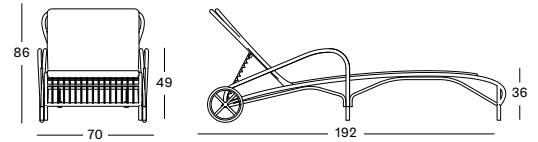

LUCY COLLECTION

LUCY FOOTREST GC059 € 420

- Polyethylene wicker on an aluminium frame.

Frame/Seat Synthetic wicker

Off white
S003

LUCY SUNLOUNGER WITH ARMS GC056 € 1798

- Polyethylene wicker on an aluminium frame.

Frame/Seat Synthetic wicker

Off white
S003

CUSHION	CAT. B	CAT. C	CAT. G	COM
Seat cushion non-removable cover 3 cm polyether foam fabric usage CE176: 240 cm	CB176 € 360	CC176 € 398	CG176 € 495	CE176 € 360

PROTECTIVE COVER PC067 € 380