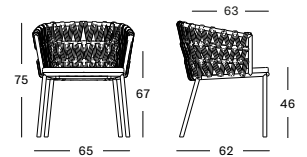

LEO COLLECTION

LEO DINING CHAIR GD075 € 698

- Acrylic rope on a powder coated aluminium frame.

CUSHIONS	CAT. B	CAT. C	CAT. G	COM
Seat + back cushion 4 cm quick dry foam 12 cm polyester fibre filling fabric usage QE387: 110 cm	QB387	QC387	QG387	QE387
	€ 245	€ 270	€ 355	€ 245

Frame Aluminium

Lava
A013

Seat Acrylic rope

Lava
S013

QUICK SHIP SET ZINC GD075A013S013QSS1 € 968

1. Set including:
2. 1x Leo dining chair in Lava
   - 1x seat cushion and 1x back cushion in Savane Zinc S2121 (cat. C)