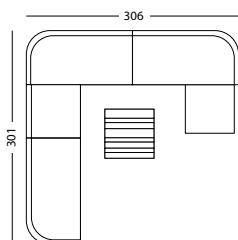

LEO MODULAR SET 5 LEFT	CAT. B	CAT. C	CAT. G	COM

1. Set including:
2. 2x Leo modular corner right seat & back cushions
   - 1x Leo modular corner left seat & back cushions
   - 1x Leo modular center seat & back cushions
   - 1x Leo modular coffee table
   - 1x Leo modular footrest 1x seat cushion

€ 10755	€ 11039	€ 11770	€ 10755

END OF LINE*

PROTECTIVE COVER PC018	€ 1275