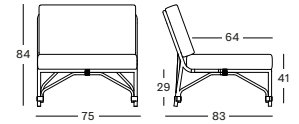

Frame/Seat Synthetic wicker

Off white
S003