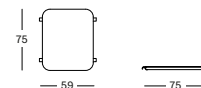

Connecting side table 75x59

DECO CUSHIONS polyester fibre filling	CAT. B	CAT. C	CAT. G	COM
35X50 Fabric usage: 45 cm	CB114 € 89	CC114 € 100	CG114 € 114	CE114 € 89
40X40 Fabric usage: 50 cm	CB092 € 87	CC092 € 98	CG092 € 112	CE092 € 87
45X50 Fabric usage: 55 cm	CB067 € 92	CC067 € 104	CG067 € 118	CE067 € 92
50X50 Fabric usage: 60 cm	CB115 € 98	CC115 € 112	CG115 € 125	CE115 € 98
60X60 Fabric usage: 70 cm	CB123 € 114	CC123 € 125	CG123 € 150	CE123 € 114