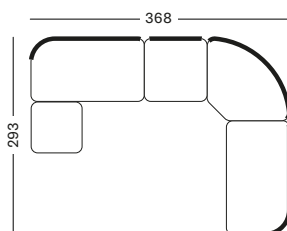

KODO MODULAR SET 9

CAT. B CAT. C CAT. G COM

1. Set including:
2. 1x Kodo Modular 2 seater right seat & back cushion
   - 1x Kodo Modular center seat & back cushion
   - 1x Kodo Modular corner seat & back cushions
   - 1x Kodo Modular 2 seater left seat & back cushions
   - 1x Kodo Modular ottoman seat cushion

€ 13705 € 13963 € 14145 € 13705

PROTECTIVE COVER PC031 € 1275