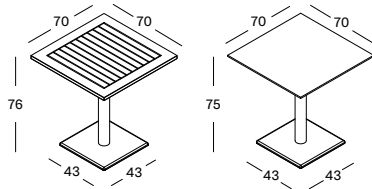

BISTRO COLLECTION

QUADRO 70X70 BI202

- Bistro dining table with a 2 cm untreated teak top or a 1 cm black HPL top and a matt epoxy and black powder coated steel base.
- Other tops available on request with MOQ 20 pcs: up to max 80x80 cm.

Base **Steel**

Black
M007

Top **Teak**

Untreated teak
W002

HPL

Black
H055

TEAK TOP UNTREATED

€ 630

HPL TOP BLACK

€ 915