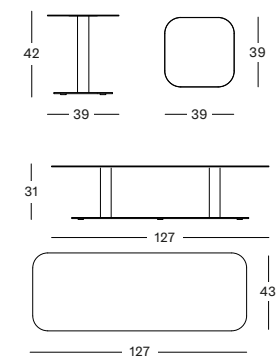

KODO COLLECTION by Studio Segers

KODO SIDE TABLE GT047

- Powder coated aluminium frame with an aluminium top or ceramic top (12 mm).

ALU TOP 39X39	€ 400
FLINT CERAMIC TOP 41X41	€ 850
SHARDS CERAMIC TOP 41X41	€ 810
PORTLAND CERAMIC TOP 41X41	€ 810

KODO COFFEE TABLE GT048

- Powder coated aluminium frame with an aluminium top or ceramic top (12 mm).

ALU TOP 127X43	€ 750
FLINT CERAMIC TOP 129X45	€ 1650
SHARDS CERAMIC TOP 129X45	€ 1515
PORTLAND CERAMIC TOP 129X45	€ 1515

Frame Aluminium

Top Aluminium

Ceramic

ALU TOP

CERAMIC TOP