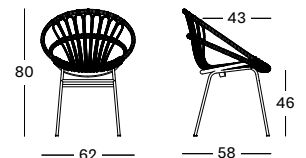

Frame Steel

Black
M007

Seat Wicker

Black
S010

Camel
S022

PROTECTIVE COVER PC001 € 200

ROY LAZY CHAIR GC061 € 645

- Polyethylene wicker on an aluminium frame with an epoxy and black powder coated steel frame.