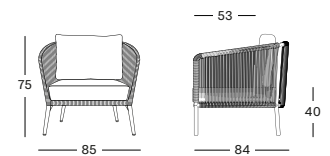

PROTECTIVE COVER PC055 € 275