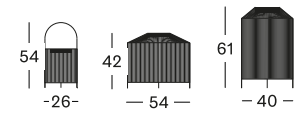

Frame **Steel**

Black
M007

Rope **Polypropylene**

Fossil Grey
S033

MORA SMALL LAMP WITH HANDLE GI006 € 450

MORA MEDIUM LAMP GI005 € 550

MORA LARGE LAMP GI004 € 525

SOLAR MODULE PRLAM0057 € 170