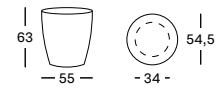

SAYA COLLECTION

SAYA ROUND GF001T001

€ 520

- Set of 2 plant pots
- Hand shaped clay
- Kiln fired ceramic
- Drainage hole

SAYA OVAL GF002T001

€ 590

- Set of 2 plant pots
- Hand shaped clay
- Kiln fired ceramic
- Drainage hole

SAYA CONIC GF003T001

€ 520

- Set of 2 plant pots
- Hand shaped clay
- Kiln fired ceramic
- Drainage hole

PLANT POT FEET SET SE027

€ 21

- Set of 6 black rubber feet to raise your plant pot off the ground.

Material Clay