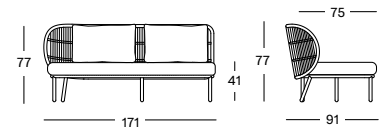

2 Seater Right