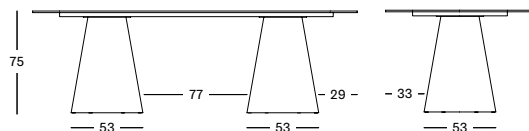

PORTLAND CERAMIC TOP K003 € 2750

SANDRO DINING TABLE 240X120 GT034A045

- Aluminium frame with a ceramic table top.

FLINT CERAMIC TOP K001 € 5065

SHARDS CERAMIC TOP K002 € 4250

PORTLAND CERAMIC TOP K003 € 4250