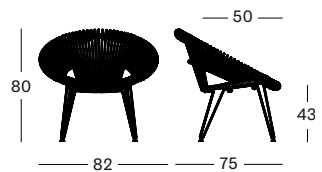

Seat Wicker

Black
S010

Camel
S022

PROTECTIVE COVER PC002 € 255