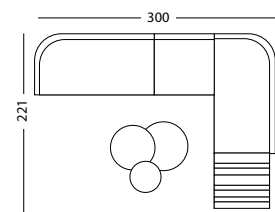

LEO MODULAR SET 2 RIGHT	CAT. B	CAT. C	CAT. G	COM

1. Set including:
2. 2x Leo modular corner right seat & back cushions
   - 1x Leo modular center seat & back cushions
   - 1x Leo modular coffee table
   - 1x Leo side table dia 45
   - 1x Leo coffee table dia 60
   - 1x Leo coffee table dia 70

€ 8470	€ 8656	€ 9145	€ 8470

END OF LINE*

PROTECTIVE COVER PC014	€ 1125