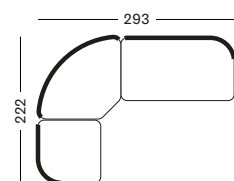

KODO MODULAR SET 6

1. Set including:
2. 1x Kodo Modular 2 seater left seat & back cushions included
   - 1x Kodo Modular corner seat & back cushions
   - 1x Kodo Modular 1 seater right seat & back cushion

CAT. B	CAT. C	CAT. G	COM
€ 9455	€ 9640	€ 9773	€ 9455

PROTECTIVE COVER PC028 € 1020