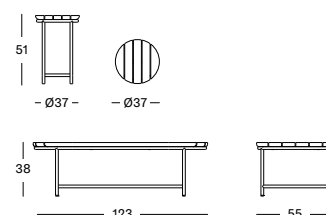

WICKED COLLECTION by Alain Gilles

WICKED DINING CHAIR GD185 € 475

- Polyethylene wicker on a black or white powder coated aluminium frame.

BLACK / TAUPE

WHITE / NATURAL

CUSHION	CAT. B	CAT. C	CAT. G	COM
Seat cushion 2 cm polyether foam fabric usage CE195: 45 cm	CB195 € 102	CC195 € 112	CG195 € 145	CE195 € 102

PROTECTIVE COVER PC001 € 200

WICKED DINING TABLE

- Powder coated aluminium base in black or white with an untreated teak top.

DINING TABLE 200X90 GT166 € 2295 **END OF LINE***

DINING TABLE 250X90 GT167 € 2850 **END OF LINE***

WICKED SIDE & COFFEE TABLES

- Powder coated aluminium base in black or white with an untreated teak top.

SIDE TABLE DIA 37 GT070 € 310

COFFEE TABLE 123X55 GT071 € 860

Frame Aluminium

Seat Wicker

Base Aluminium

Top Teak

Base Aluminium

Top Teak