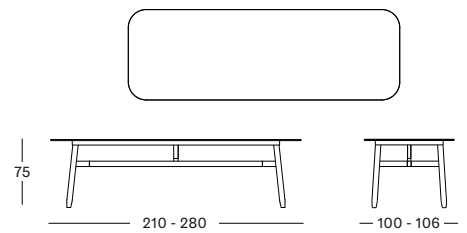

DAVID COLLECTION

DAVID DINING ARMCHAIR GD091 € 675

- Polypropylene rope on a stained brushed teak frame.

CUSHION	CAT. B	CAT. C	CAT. G	COM
Seat cushion 4 cm quick dry foam fabric usage QE212: 65 cm	QB212	QC212	QG212	QE212
	€ 125	€ 135	€ 160	€ 125

Frame Teak

Seat Polypropylene rope

QUICK SHIP SET SAVANE COCONUT GD091W092S048QSS1 € 810

1. Set including:
2. 1x David dining chair in Aged Teak
   - 1x seat cushion in Savane Coconut S2222 (cat. C) with contrast piping in London Stone S0808 (cat. B)

PROTECTIVE COVER PC001 € 200

DAVID DINING TABLE

- Stained brushed teak base with a Flint ceramic table top.

Frame Teak

Top Ceramic

DINING TABLE 210X100 GT056 € 4590

DINING TABLE 280X106 GT057 € 5130

PROTECTIVE COVER PC053 DAVID DINING TABLE 210X100 € 750

PROTECTIVE COVER PC048 DAVID DINING TABLE 280X106 € 850