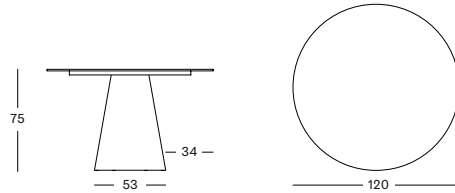

SANDRO DINING TABLE DIA 120 GT032A045

- Aluminium frame with a ceramic table top.

FLINT CERAMIC TOP K001 € 2440

SHARDS CERAMIC TOP K002 € 2250

PORTLAND CERAMIC TOP K003 € 2250

Frame Aluminium

Dune White
A045