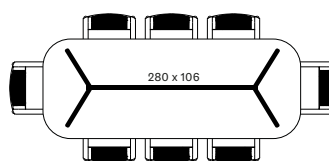

DINING TABLE 210X100 GT056 € 4590

DINING TABLE 280X106 GT057 € 5130

PROTECTIVE COVER PC053 DAVID DINING TABLE 210X100 € 750

PROTECTIVE COVER PC048 DAVID DINING TABLE 280X106 € 850