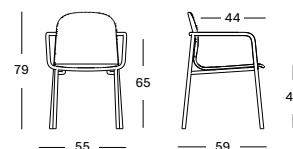

WICKED SIDE & COFFEE TABLES

- Powder coated aluminium base in black or white with an untreated teak top.

SIDE TABLE DIA 37 GT070 € 310

COFFEE TABLE 123X55 GT071 € 860

Frame Aluminium

Seat Wicker

Base Aluminium