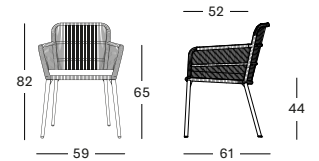

PROTECTIVE COVER PC001 € 200

AKARI LOUNGE CHAIR GC002 € 1075

- Acrylic rope on a powder coated aluminium frame.

| CUSHIONS | CAT. B | CAT. C | CAT. G | COM |
|--|--------|--------|--------|-------|
| Seat + back cushion 12 cm quick dry foam polyester fibre filling fabric usage QE315: 174 cm | QB315 | QC315 | QG315 | QE315 |
| | € 440 | € 470 | € 598 | € 440 |