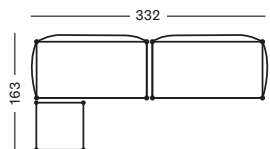

LENTO MODULAR SET 7

1. Set including:
2. 1x Lento modular corner right seat & back cushions
   - 1x Lento modular corner left seat & back cushions
   - 1x Lento modular ottoman seat cushion

CAT. B   CAT. C   CAT. G   COM

€ 8501   € 8741   € 9066   € 8501

PROTECTIVE COVER PC041

€ 755