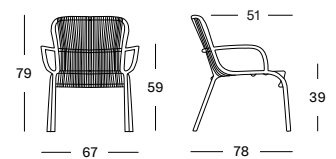

Frame/Rope Aluminium/Polyethylene fibre

Aluminium/Polypropylene rope