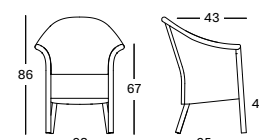

Frame/Seat Synthetic wicker

PROTECTIVE COVER PC001 € 200

REMI

REMI DINING CHAIR GD183

- Polypropylene rope on an aluminium frame with an untreated teak base.

TEAK BASE € 798

CUSHION	CAT. B	CAT. C	CAT. G	COM
Seat cushion 2 cm polyether foam fabric usage CE077: 60 cm	CB077 € 98	CC077 € 108	CG077 € 137	CE077 € 98