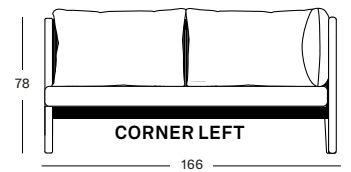

LENTO COLLECTION by Bertrand Lejoly

LENTO MODULAR CORNER € 2298

- Polypropylene rope on a powder coated aluminium frame with teak legs.

CORNER LEFT GC140

CORNER RIGHT GC141

CUSHIONS	CAT. B	CAT. C	CAT. G	COM
1 Seat + 3 back cushions 12 cm quick dry foam polyester fibre filling fabric usage QE384: 480 cm	QB384	QC384	QG384	QE384
	€ 1435	€ 1545	€ 1690	€ 1435

QUICK SHIP SET CORNER LEFT STONE GC140W002S026QSS1 € 3988

QUICK SHIP SET CORNER RIGHT STONE GC141W002S026QSS1 € 3988

1. Set including:
2. 1x Lento modular corner left or right in untreated teak
   - 1x seat cushion and 3x back cushion in Stone T0202 (cat. G)

LENTO MODULAR CHAISE LONGUE € 2325

- Polypropylene rope on a powder coated aluminium frame with teak legs.

CHAISE LONGUE LEFT GC142

CHAISE LONGUE RIGHT GC143

CUSHIONS	CAT. B	CAT. C	CAT. G	COM
1 Seat + 2 back cushions 12 cm quick dry foam polyester fibre filling fabric usage QE383: 400 cm	QB383	QC383	QG383	QE383
	€ 1225	€ 1310	€ 1425	€ 1225

QUICK SHIP SET CHAISE LONGUE LEFT STONE GC142W002S026QSS1 € 3750

QUICK SHIP SET CHAISE LONGUE RIGHT STONE GC143W002S026QSS1 € 3750

1. Set including:
2. 1x Lento modular chaise longue left or right in untreated teak
   - 1x seat cushion and 2x back cushion in Stone T0202 (cat. G)

Frame Teak

Untreated teak
W002

Seat Polypropylene rope

Anthracite
S026