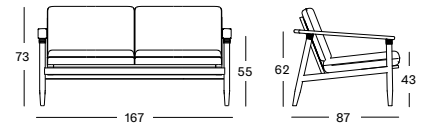

Frame Teak

Aged Teak
W092

Seat Polypropylene rope

Greige
S048

QUICK SHIP SET SAVANE COCONUT GC086W092S048QSS1 € 3675

- Set including:
- 1x David lounge sofa 2S in Aged Teak
 - 2x seat cushion and 2x back cushion in Savane Coconut S2222 (cat. C) with contrast piping in London Stone S0808 (cat. B)