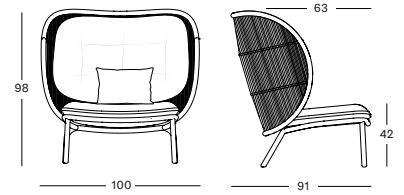

PROTECTIVE COVER PC007 € 315

KODO COLLECTION by Studio Segers

KODO COCOON GC044 € 1240

- Polypropylene rope on a powder coated aluminium frame.

Frame/Seat Aluminium/ Polypropylene rope

| CUSHIONS | CAT. B | CAT. C | CAT. G | COM |
|---|----------------|----------------|----------------|----------------|
| Seat cushion 12 cm quick dry foam fabric usage QE142: 180 cm | QB142 € 398 | QC142 € 425 | QG142 € 480 | QE142 € 398 |
| Back cushion polyester fibre filling fabric usage CE144: 210 cm | CB144 € 320 | CC144 € 350 | CG144 € 410 | CE144 € 320 |
| Deco 35x50 polyester fibre filling | CB114 € 89 | CC114 € 100 | CG114 € 114 | CE114 € 89 |