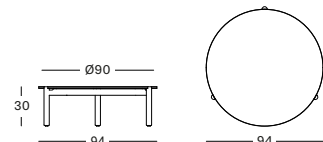

ODA COFFEE TABLE 129X53 GT147

- Solid untreated teak frame with a ceramic top (12 mm).

FLINT CERAMIC TOP	€ 1675
SHARDS CERAMIC TOP	€ 1510
PORTLAND CERAMIC TOP	€ 1510