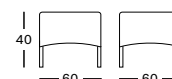

GLASS FOR DOVILE SIDE TABLE GL020 € 85 END OF LINE*