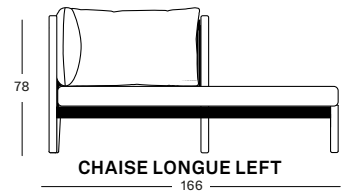

Frame Teak

Untreated teak
W002

Seat Polypropylene rope

Anthracite
S026

Frame Teak

Untreated teak
W002

Seat Polypropylene rope

Anthracite
S026