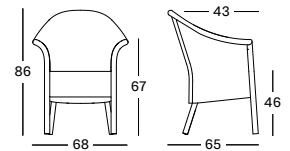

PROTECTIVE COVER PC001 € 200