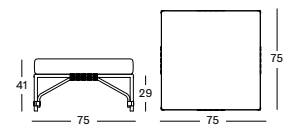

Frame/Seat Synthetic wicker

Off white
S003