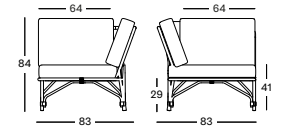

LUCY COLLECTION

LUCY MODULAR CORNER GC054 € 1025

- Polyethylene wicker on an aluminium frame.

CUSHIONS	CAT. B	CAT. C	CAT. G	COM
Seat + 2 back cushion 12 cm quick dry foam polyester fibre filling fabric usage QE174: 250 cm	QB174	QC174	QG174	QE174
	€ 555	€ 595	€ 745	€ 555

PROTECTIVE COVER ON REQUEST

LUCY MODULAR CENTER GC055 € 790

- Polyethylene wicker on an aluminium frame.

CUSHIONS	CAT. B	CAT. C	CAT. G	COM
Seat + back cushion 12 cm quick dry foam polyester fibre filling fabric usage QE175: 235 cm	QB175	QC175	QG175	QE175
	€ 485	€ 540	€ 698	€ 485

PROTECTIVE COVER ON REQUEST

LUCY MODULAR FOOTREST GT062 € 550

- Polyethylene wicker on an aluminium frame.

CUSHION	CAT. B	CAT. C	CAT. G	COM
Seat cushion 12 cm quick dry foam fabric usage QE178: 165 cm	QB178	QC178	QG178	QE178
	€ 305	€ 325	€ 398	€ 305

PROTECTIVE COVER ON REQUEST

LUCY MODULAR COFFEE TABLE GT062 € 550

- Polyethylene wicker on a an aluminium frame.
- Optional glass top available.

GLASS FOR LUCY MODULAR COFFEE TABLE GL032 € 115

Frame/Seat Synthetic wicker

Off white
S003