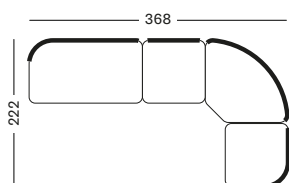

KODO COLLECTION by Studio Segers

KODO MODULAR SET 7

CAT. B CAT. C CAT. G COM

1. Set including:
2. 1x Kodo Modular 2 seater right seat & back cushion
   - 1x Kodo Modular center seat & back cushion
   - 1x Kodo Modular corner seat & back cushions
   - 1x Kodo Modular 1 seater left seat & back cushions

€ 11230 € 11450 € 11603 € 11230

PROTECTIVE COVER PC029 € 1125