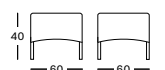

SAFI COLLECTION

SAFI DINING CHAIR GD022 € 655

- Polyethylene wicker on an aluminium frame.

CUSHION	CAT. B	CAT. C	CAT. G	COM
Seat cushion 4 cm polyether foam fabric usage CE233: 60 cm	CB233 € 122	CC233 € 133	CG233 € 168	CE233 € 122

Frame/Seat Synthetic wicker

Old Lace
S007

PROTECTIVE COVER PC001 € 200

SAFI DINING TABLE DIA 120 GT018 € 970

- Polyethylene wicker on an aluminium frame.
- Optional glass top available.

GLASS FOR SAFI DINING TABLE GL003 € 230

Frame/Top Synthetic wicker

Old Lace
S007

SAFI SUNLOUNGER

- Polyethylene wicker on a an aluminium frame.

SAFI SUNLOUNGER NO ARMS GC096 € 1425

SAFI SUNLOUNGER WITH ARMS GC020 € 1565

CUSHION	CAT. B	CAT. C	CAT. G	COM
Removable cover with piping 3 cm polyether foam fabric usage CE120: 230 cm	CB120 € 300	CC120 € 330	CG120 € 435	CE120 € 300
Non-removable cover with piping 3 cm polyether foam fabric usage CE020: 240 cm	CB020 € 290	CC020 € 315	CG020 € 405	CE020 € 290

Frame/Seat Synthetic wicker

Old Lace
S007

PROTECTIVE COVER PC046 SAFI SUNLOUNGER NO ARMS € 460

PROTECTIVE COVER PC047 SAFI SUNLOUNGER WITH ARMS € 460

SAFI SIDE TABLE GT019 € 485

- Polyethylene wicker on an aluminium frame.
- Optional glass top available.

GLASS FOR SAFI SIDE TABLE GL130 € 85

Frame Synthetic wicker

Old Lace
S007