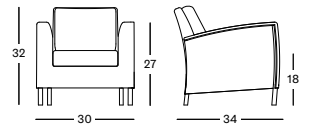

PROTECTIVE COVER PC056 € 275