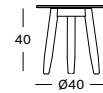

COFFEE TABLE DIA 68 GT082 € 960

Frame Teak

Aged Teak
W092

Top Ceramic

Flint
K001

DAVID SIDE & COFFEE TABLES

- Stained brushed teak base with a Flint ceramic table top.

SIDE TABLE 41X41 GT055 € 920