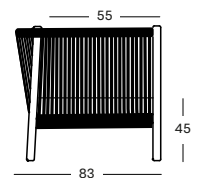

Frame Teak

Untreated teak
W002

Seat Polypropylene rope

Anthracite
S026

Frame Teak

Untreated teak
W002

Seat Polypropylene rope

Anthracite
S026