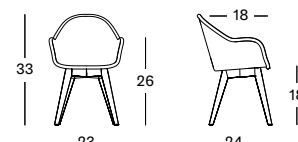

Frame Teak

Untreated teak
0W002

Seat Polypropylene rope

Dune White
S045

Fossil Grey
S033

PROTECTIVE COVER PC001 € 200

FREYA

FREYA DINING ARMCHAIR GD190 € 860