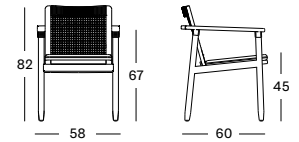

DAVID COLLECTION

DAVID DINING ARMCHAIR GD091 € 675

- Polypropylene rope on a stained brushed teak frame.

CUSHION	CAT. B	CAT. C	CAT. G	COM
Seat cushion 4 cm quick dry foam fabric usage QE212: 65 cm	QB212	QC212	QG212	QE212
	€ 125	€ 135	€ 160	€ 125

Frame Teak

Seat Polypropylene rope

QUICK SHIP SET SAVANE COCONUT GD091W092S048QSS1 € 810

1. Set including:
2. 1x David dining chair in Aged Teak
   - 1x seat cushion in Savane Coconut S2222 (cat. C) with contrast piping in London Stone S0808 (cat. B)