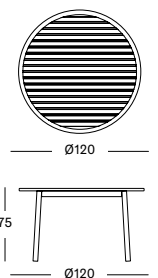

SAM DINING TABLE

SAM DINING TABLE DIA 120 GT190

€ 1698

- Untreated teak.

Frame/Top Teak

Untreated Teak
W002