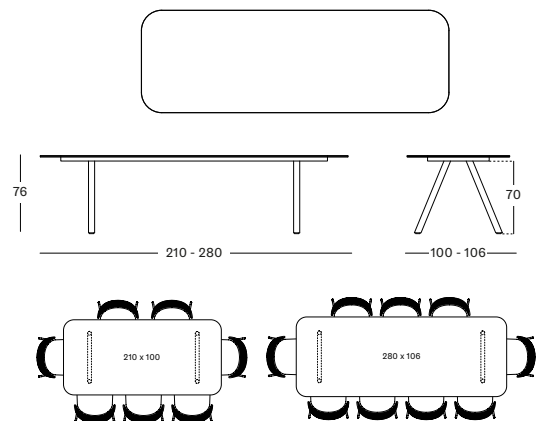

Frame Aluminium

Top Ceramic

KODO DINING TABLE 280X106 GT050

- Powder coated aluminium frame with a ceramic top (12 mm)

FLINT CERAMIC TOP € 5400

SHARDS CERAMIC TOP € 4595

PORTLAND CERAMIC TOP € 4595

PROTECTIVE COVER PC053 KODO DINING TABLE 210X100 € 750