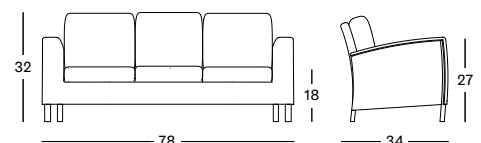

PROTECTIVE COVER PC006 € 435