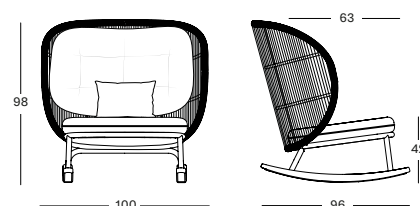

KODO COLLECTION by Studio Segers

KODO ROCKING CHAIR GC087 € 1550

- Polypropylene rope on a powder coated aluminium frame.

CUSHIONS	CAT. B	CAT. C	CAT. G	COM
Seat cushion 12 cm quick dry foam fabric usage QE142: 180 cm	QB142 € 398	QC142 € 425	QG142 € 480	QE142 € 398
Back cushion polyester fibre filling fabric usage QE144: 210 cm	CB144 € 320	CC144 € 350	CG144 € 410	CE144 € 320
Deco 35x50 polyester fibre filling	CB114 € 89	CC114 € 100	CG114 € 114	CE114 € 89

Frame/Seat Aluminium/ Polypropylene rope

Slats Teak

QUICK SHIP SET COMBI 2 FOSSIL GREY ALMOND GC087A033S033QSS21 € 2414

QUICK SHIP SET COMBI 2 DUNE WHITE ALMOND GC087A045S045QSS21 € 2414

Set including: • 1x Kodo rocking chair in Fossil Grey or Dune White

- 1x seat cushion in Almond P0303 (cat. C)
- 1x back cushion in Almond P0303 (cat. C)
- 1x deco cushion 35x50 in Olive Green S2727 (cat. B)

DECO CUSHIONS polyester fibre filling	CAT. B	CAT. C	CAT. G	COM
35X50 Fabric usage: 45 cm	CB114 € 89	CC114 € 100	CG114 € 114	CE114 € 89
40X40 Fabric usage: 50 cm	CB092 € 87	CC092 € 98	CG092 € 112	CE092 € 87
45X50 Fabric usage: 55 cm	CB067 € 92	CC067 € 104	CG067 € 118	CE067 € 92
50X50 Fabric usage: 60 cm	CB115 € 98	CC115 € 112	CG115 € 125	CE115 € 98
60X60 Fabric usage: 70 cm	CB123 € 114	CC123 € 125	CG123 € 150	CE123 € 114

PROTECTIVE COVER PC007 € 315