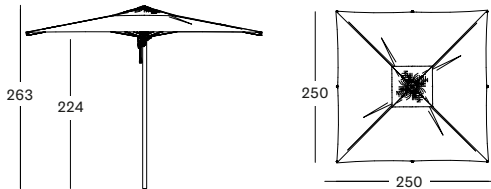

FLORENCE PARASOL 250X250

- Frame in clear varnished eucalyptus.
- Canopy standard with Canvas S0606, Sunbrella Solids on demand.

CANOPY SUNBRELLA CANVAS PA001W010BS06 € 1795

CANOPY SUNBRELLA SOLIDS PA001W010B € 2195

PARASOL BASE FOR 250X250 LG003M011 € 750

- Powder coated steel plate with zinc plating.
- Black swivel castors with lock.

FLORENCE PARASOL 300X300

- Frame in clear varnished eucalyptus.
- Canopy standard with Canvas S0606, Sunbrella Solids on demand.

CANOPY SUNBRELLA CANVAS PA002W010BS06 € 2095

CANOPY SUNBRELLA SOLIDS PA002W010B € 2495