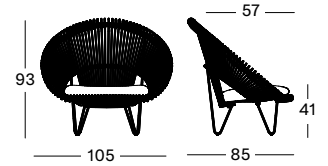

Frame Steel

Black
M007

Seat Wicker

Black
S010

Camel
S022

QUICK SHIP SET CAT. B € 995

- Set including:
- 1x Roy Cocoon in Black or Camel
 - 1x seat cushion in:
 - Canvas S0606 (cat. B)
 - London Stone S0808 (cat. B)