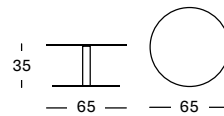

KODO COLLECTION by Studio Segers

KODO ROUND SIDE TABLE GT141

- Powder coated aluminium frame with an aluminium top or ceramic top (12 mm).

ALU TOP DIA 37	€ 425
FLINT CERAMIC TOP DIA 40	€ 1050
SHARDS CERAMIC TOP DIA 40	€ 970
PORTLAND CERAMIC TOP DIA 40	€ 970

KODO ROUND COFFEE TABLE DIA 68 GT142

- Powder coated aluminium frame with an aluminium top or ceramic top (12 mm).

ALU TOP DIA 65	€ 920
FLINT CERAMIC TOP DIA 68	€ 1760
SHARDS CERAMIC TOP DIA 68	€ 1595
PORTLAND CERAMIC TOP DIA 68	€ 1595

KODO ROUND COFFEE TABLE DIA 90 GT143

- Powder coated aluminium frame with an aluminium top or ceramic top (12 mm).

ALU TOP DIA 87	€ 1215
FLINT CERAMIC TOP DIA 90	€ 2430
SHARDS CERAMIC TOP DIA 90	€ 2150
PORTLAND CERAMIC TOP DIA 90	€ 2150

Frame Aluminium

Top Aluminium

Ceramic

ALU TOP

CERAMIC TOP