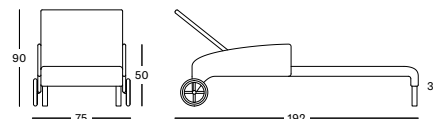

OUTDOOR LLOYD LOOM COLLECTION

DOVILE SUNLOUNGER WITH ARMS GC120 € 1398

- Treated Lloyd Loom weave on an aluminium frame.
- Should be stored indoors during humid and cold weather.

Frame/Seat Lloyd Loom

All colours
see page 10

CUSHION	CAT. B	CAT. C	CAT. G	COM
Removable cover with piping 3 cm polyether foam fabric usage CE120: 230 cm	CB120 € 300	CC120 € 330	CG120 € 435	CE120 € 300
Non-removable cover with piping 3 cm polyether foam fabric usage CE020: 240 cm	CB020 € 290	CC020 € 315	CG020 € 405	CE020 € 290