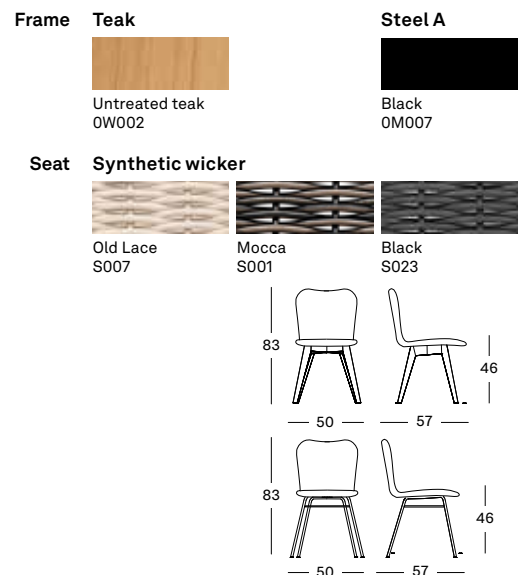

LENA

LENA DINING CHAIR GD070

- Polyethylene wicker on an aluminium frame with an untreated teak or epoxy and black powder coated steel base.

TEAK BASE € 565

STEEL A BASE € 520

PROTECTIVE COVER PC001 € 200