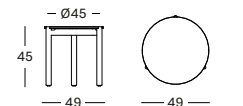

Frame Teak

Top Ceramic

ODA COFFEE TABLE DIA 68 GT150

- Solid untreated teak frame with a ceramic top (12 mm).

| | |
|----------------------|--------|
| FLINT CERAMIC TOP | € 1075 |
| SHARDS CERAMIC TOP | € 1000 |
| PORTLAND CERAMIC TOP | € 1000 |