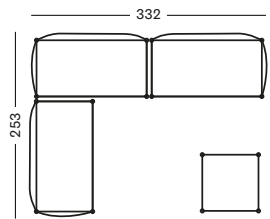

LENTO MODULAR SET 6

1. Set including:
2. 2x Lento modular corner right seat & back cushions
   - 1x Lento modular corner left seat & back cushions
   - 1x Lento modular ottoman seat cushion

CAT. B   CAT. C   CAT. G   COM

€ 12234   € 12584   € 13054   € 12234

PROTECTIVE COVER PC040

€ 1275