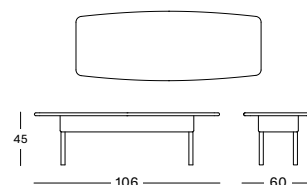

GLASS FOR DOVILE COFFEE TABLE GL009 € 135 END OF LINE*