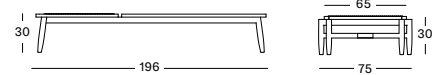

PROTECTIVE COVER PC022 € 460

Frame Teak

Aged Teak
W092

Seat Polypropylene rope

Greige
S048

DAVID ROUND SIDE & COFFEE TABLES

- Stained brushed teak base with a Flint ceramic table top.

SIDE TABLE DIA 40 GT059 € 660