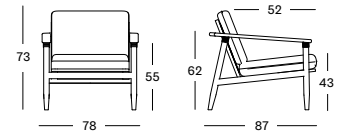

Frame Teak

Aged Teak
W092

Seat Polypropylene rope

Greige
S048

QUICK SHIP SET SAVANE COCONUT GC085W092S048QSS1 € 1740

- Set including:
- 1x David lounge chair in Aged Teak
 - 1x seat cushion and 1x back cushion in Savane Coconut S2222 (cat. C) with contrast piping in London Stone S0808 (cat. B)