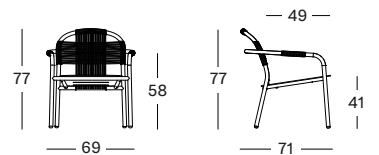

Frame/rope Aluminium/polypropylene