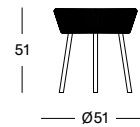

LOOP SUNLOUNGER GC078

- Black polyethylene fibre on powder coated aluminium frame.
- Polypropylene rope on powder coated aluminium frame (Dune White, Taupe, Fossil Grey).

SUNLOUNGER BLACK € 1350

SUNLOUNGER ROPE € 1595