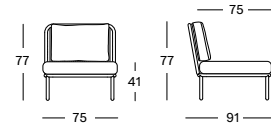

KODO COLLECTION by Studio Segers

KODO MODULAR

- Polypropylene rope on a powder coated aluminium frame.
- 2 connector pieces included per seating module.

Frame/Seat Aluminium/ Polypropylene rope

Dune White
A045S045

KODO MODULAR CENTER GC165 € 1200

CUSHIONS	CAT. B	CAT. C	CAT. G	COM
Seat + back cushion 14 cm quick dry foam polyester fibre filling fabric usage QE406: 250 cm	QB406 € 575	QC406 € 610	QG406 € 630	QE406 € 575

Center

KODO MODULAR OTTOMAN GC164 € 610

CUSHION	CAT. B	CAT. C	CAT. G	COM
Seat cushion 14 cm quick dry foam fabric usage QE405: 100 cm	QB405 € 380	QC405 € 398	QG405 € 420	QE405 € 380

Ottoman

KODO MODULAR CORNER GC161 € 2585

CUSHIONS	CAT. B	CAT. C	CAT. G	COM
1 Seat + 2 back cushions 14 cm quick dry foam polyester fibre filling fabric usage QE412: 370 cm	QB412 € 1075	QC412 € 1150	QG412 € 1220	QE412 € 1075