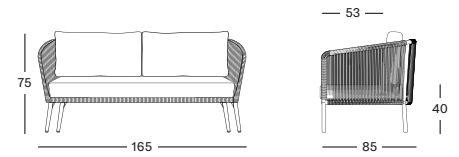

Frame Aluminium

Dune White
A045

Seat Polypropylene rope

Flax
S049

QUICK SHIP SET SANTAL GC003A045S049QSS1 € 3215

- Set including:
- 1x Akari lounge sofa 2,5S in Dune White
 - 1x seat cushion and 2x back cushion in Santal M0606 (cat. G)