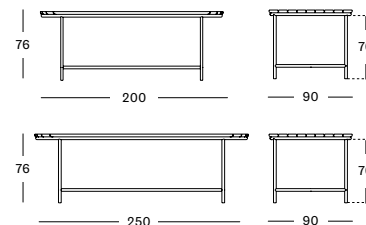

Base Aluminium

Top Teak