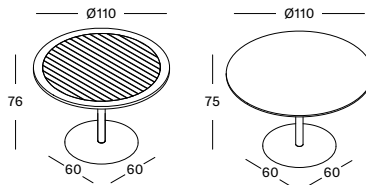

RONDA DIA 110 BI557

- Bistro dining table with a 2 cm untreated teak top or a 1 cm black HPL top and a matt epoxy and black powder coated steel base.
- Other tops available on request with MOQ 20 pcs: up to max dia 120 cm.

TEAK TOP UNTREATED

€ 1240

HPL TOP BLACK

€ 1580