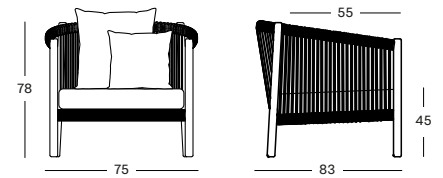

LENTO COLLECTION by Bertrand Lejoly

LENTO LOUNGE CHAIR GC139 € 1375

- Polypropylene rope on a powder coated aluminium frame with teak legs.

CUSHION COMBI 1	CAT. B	CAT. C	CAT. G	COM
Seat cushion 12 cm quick dry foam fabric usage QE324: 140 cm	QB324 € 440	QC324 € 460	QG324 € 495	QE324 € 440
Deco 40x40 polyester fibre filling	CB092 € 87	CC092 € 98	CG092 € 112	CE092 € 87
Deco 50x50 polyester fibre filling	CB115 € 98	CC115 € 112	CG115 € 125	CE115 € 98

CUSHION COMBI 2	CAT. B	CAT. C	CAT. G	COM
Seat + wing cushion 12 cm quick dry foam polyester fibre filling fabric usage QE380: 295 cm	QB380 € 745	QC380 € 780	QG380 € 850	QE380 € 745

Frame **Teak**

Untreated teak
W002

Seat **Polypropylene rope**

Anthracite
S026

QUICK SHIP SET COMBI 1 STONE GC139W002S026QSS1 € 2066

1. Set including:
2. 1x Lento lounge chair in untreated teak
   - 1x seat cushion in Stone T0202 (cat. G)
   - 1x deco 50x50 in Amber S3030 (cat. B)
   - 1x deco 40x40 in Mustard P0505 (cat. C)

QUICK SHIP SET COMBI 2 STONE GC139W002S026QSS2 € 2225

1. Set including:
2. 1x Lento lounge chair untreated teak
   - 1x seat cushion and 1x wing cushion in Stone T0202 (cat. G)