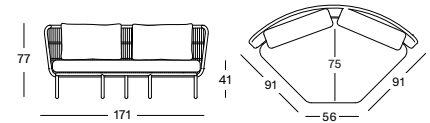

Corner

KODO MODULAR CONNECTING SIDE TABLE 75X75 GT140 € 785

- Aluminium powder coated connecting side table between modules.

Connecting side table 75x75

KODO MODULAR CONNECTING SIDE TABLE 75X59 GT148 € 675

- Aluminium powder coated connecting side table between modules.

Connecting side table 75x59

DECO CUSHIONS polyester fibre filling	CAT. B	CAT. C	CAT. G	COM
35X50 Fabric usage: 45 cm	CB114 € 89	CC114 € 100	CG114 € 114	CE114 € 89
40X40 Fabric usage: 50 cm	CB092 € 87	CC092 € 98	CG092 € 112	CE092 € 87
45X50 Fabric usage: 55 cm	CB067 € 92	CC067 € 104	CG067 € 118	CE067 € 92
50X50 Fabric usage: 60 cm	CB115 € 98	CC115 € 112	CG115 € 125	CE115 € 98
60X60 Fabric usage: 70 cm	CB123 € 114	CC123 € 125	CG123 € 150	CE123 € 114