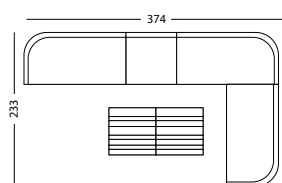

LEO MODULAR SET 4 RIGHT	CAT. B	CAT. C	CAT. G	COM

1. Set including:
2. 2x Leo modular corner left seat & back cushions
   - 1x Leo modular corner right seat & back cushions
   - 1x Leo modular center seat & back cushion
   - 2x Leo modular coffee table

€ 10795	€ 11054	€ 11730	€ 10795

END OF LINE*

PROTECTIVE COVER PC017	€ 1225