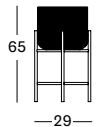

IVO PLANT STAND

- Black powder coated steel frame with a HDPE wicker plant basket.
- Plastic saucer included.

SMALL DIA 29X36H GA901 € 260

MEDIUM DIA 40X45H GA902 € 330

LARGE DIA 29X65H GA903 € 350