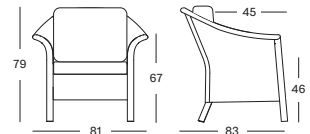

Seat / Frame Lloyd Loom

All colours
see page 8

VICTOR LOUNGE CHAIR CH031

€ 860

- Lloyd Loom on a rattan frame.
- Standard ferrules: chrome.

CUSHIONS	CAT. B	CAT. C	CAT. G	COM
Seat + back 10 cm high resilience foam fabric usage CE201: 190 cm	CB201 € 410	CC201 € 460	CG201 € 485	CE201 € 410