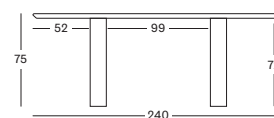

220X120 TA021 € 5300

240X120 TA018 € 5750

275X120 TA019 € 6750

300X120 TA023 € 7450

- This size is made to order. Lead time approx. 10 weeks

Top/Frame **Oak**

Natural oak
W011

CUSTOM SIZES UP TO 400 X 130 CM ARE AVAILABLE ON REQUEST AT AN ADDITIONAL SURCHARGE.