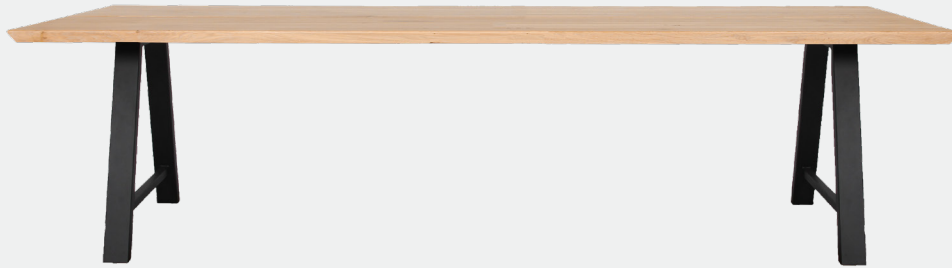

ALBERT DINING TABLE