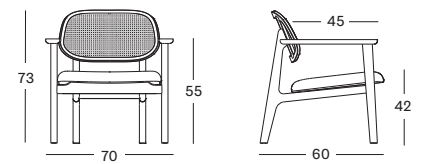

Black
V0202

Chestnut
V1313

BASKET TABLES

BASKET TABLE
SMALL

BASKET TABLE
MEDIUM

BASKET SIDE TABLE

- Black powder coated steel frame with rattan basket and solid oak top.

SMALL AC002 € 570