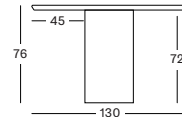

Frame Oak

Natural oak
W011

Tobacco Beech
W021

Top Mineral plaster

Lunar White
N001

CUSTOM SIZES UP TO 400 X 130 CM ARE AVAILABLE ON REQUEST AT AN ADDITIONAL SURCHARGE.

ALBERT DINING TABLE

ALBERT