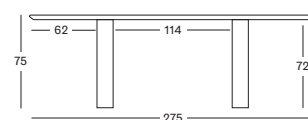

220X120 TA021 € 5300

240X120 TA018 € 5750

275X120 TA019 € 6750

300X120 TA023 € 7450

- This size is made to order. Lead time approx. 10 weeks

Top/Frame **Oak**

Natural oak
W011

CUSTOM SIZES UP TO 400 X 130 CM ARE AVAILABLE ON REQUEST AT AN ADDITIONAL SURCHARGE.