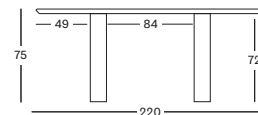

220X120 TA021 € 5300

240X120 TA018 € 5750

275X120 TA019 € 6750

300X120 TA023 € 7450

- This size is made to order. Lead time approx. 10 weeks

Top/Frame **Oak**

Natural oak
W011

CUSTOM SIZES UP TO 400 X 130 CM ARE AVAILABLE ON REQUEST AT AN ADDITIONAL SURCHARGE.