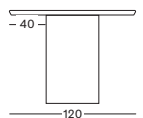

Top/Frame Volcanic mineral

Lunar White
N001

CUSTOM SIZES UP TO 400 X 130 CM ARE AVAILABLE ON REQUEST AT AN ADDITIONAL SURCHARGE.

ATLAS DINING TABLE

ATLAS ROUND 130/150

ATLAS ELLIPSE 200/220/240/275/300

ROUND