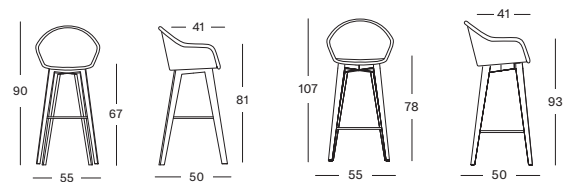

COUNTER STOOL OAK BASE CS018 € 700

BAR STOOL OAK BASE BS017 € 715

Base Wood

Natural oak
0W011

Seat Lloyd Loom

All colours
see page 8

LILY COUNTER & BAR STOOLS

LILY
COUNTER STOOL