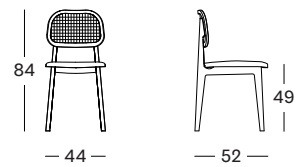

Upholstered

Lime White Bouclé
M0101

Plywood / Cane seat

Upholstered seat

TITUS DINING ARMCHAIRS

BLACK STAINED OAK

NATURAL VARNISHED OAK

TOBACCO STAINED BEECH