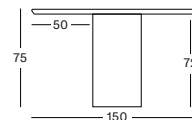

220X120 TA021 € 5300

240X120 TA018 € 5750

275X120 TA019 € 6750

300X120 TA023 € 7450

- This size is made to order. Lead time approx. 10 weeks

Top/Frame **Oak**

Natural oak
W011

CUSTOM SIZES UP TO 400 X 130 CM ARE AVAILABLE ON REQUEST AT AN ADDITIONAL SURCHARGE.