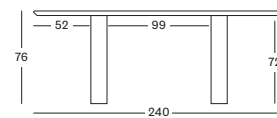

Top/Frame Volcanic mineral

Lunar White
N001

CUSTOM SIZES UP TO 400 X 130 CM ARE AVAILABLE ON REQUEST AT AN ADDITIONAL SURCHARGE.

ATLAS DINING TABLE

ATLAS ROUND 130/150

ATLAS ELLIPSE 200/220/240/275/300

ROUND