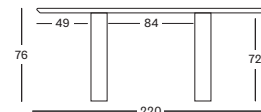

Top/Frame Volcanic mineral

Lunar White
N001