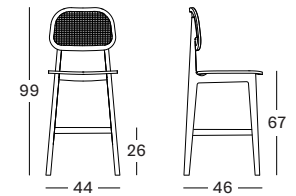

TITUS COUNTER STOOLS

TITUS COUNTER STOOLS

- Black stained oak, natural varnished oak or tobacco stained counter stool with a cane backrest and a plywood seat or an upholstered seat.
- Felt glides.

BLACK STAINED OAK CS119C015

PLYWOOD SEAT C015 € 625

CUSTOM UPHOLSTERED SEAT ↓

UPHOLSTERY	CAT. B	CAT. C	CAT. G	COM
3 cm polyether foam fabric usage CE439: 55x58 cm	€ 815	€ 830	€ 840	€ 815

NATURAL VARNISHED OAK CS119C016

PLYWOOD SEAT C016 € 655

CUSTOM UPHOLSTERED SEAT ↓

UPHOLSTERY	CAT. B	CAT. C	CAT. G	COM
3 cm polyether foam fabric usage CE439: 55x58 cm	€ 845	€ 860	€ 885	€ 845

TOBACCO STAINED BEECH CS119C017

PLYWOOD SEAT C017 € 640

CUSTOM UPHOLSTERED SEAT ↓

UPHOLSTERY	CAT. B	CAT. C	CAT. G	COM
3 cm polyether foam fabric usage CE439: 55x58 cm	€ 835	€ 850	€ 875	€ 835

Frame Wood

Seat Plywood

Upholstery

Fabrics see
page 10 - 11

Plywood

Upholstered seat