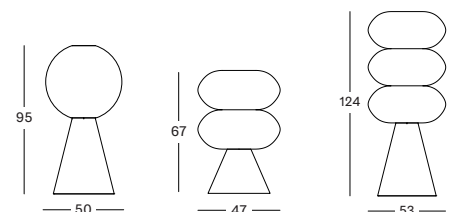

SARI LAMPS

SARI

FLOOR / TABLE LAMP SMALL LA017

€ 295

1. Hand made rattan shade with a black powder coated steel base.
2. 2,5 m black fabric electrical cable with hand switch and EU plug.
   - E27 LED bulb included (4W, 60mm globe, 2700 K, 470 lm).

FLOOR LAMP MEDIUM LA018

€ 425

1. Hand made rattan shade with a black powder coated steel base.
2. 4 m black fabric electrical cable with foot switch and EU plug.
   - E27 LED bulb included (4W, 60mm globe, 2700 K, 470 lm).

FLOOR LAMP LARGE LA019

€ 495

1. Hand made rattan shade with a black powder coated steel base.
2. 4 m black fabric electrical cable with foot switch and EU plug.
   - E27 LED bulb included (4W, 60mm globe, 2700 K, 470 lm).

Frame Steel

Shade Rattan

BOB & BILL

BOB FLOOR LAMP LA032

€ 695

1. Natural rattan shade floor lamp
2. 4 m black fabric electrical cable with foot switch and EU plug.
   - E27 LED bulb included (4,5W, 2500 K, 310 lm)

Frame Rattan

BILL

FLOOR LAMP SMALL LA033

€ 725

1. Natural rattan shade floor lamp
2. 4 m black fabric electrical cable with foot switch and EU plug.
   - E27 LED bulb included (4,5W, 2500 K, 310 lm)

BILL FLOOR LAMP LARGE LA031

€ 895

1. Natural rattan shade floor lamp
2. 4 m black fabric electrical cable with foot switch and EU plug.
   - E27 LED bulb included (6W, 2500 K, 440 lm)