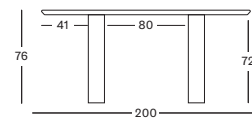

Frame Oak

Natural oak
W011

Tobacco Beech
W021

Top Mineral plaster

Lunar White
N001

CUSTOM SIZES UP TO 400 X 130 CM ARE AVAILABLE ON REQUEST AT AN ADDITIONAL SURCHARGE.

ALBERT DINING TABLE

ALBERT