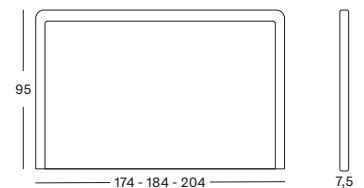

Frame Lloyd Loom

All colours
see page 8