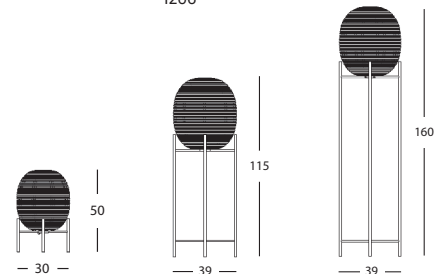

SARI LAMPS

SARI

FLOOR / TABLE LAMP SMALL LA017

€ 295

1. Hand made rattan shade with a black powder coated steel base.
2. 2,5 m black fabric electrical cable with hand switch and EU plug.
   - E27 LED bulb included (4W, 60mm globe, 2700 K, 470 lm).

FLOOR LAMP MEDIUM LA018

€ 425

1. Hand made rattan shade with a black powder coated steel base.
2. 4 m black fabric electrical cable with foot switch and EU plug.
   - E27 LED bulb included (4W, 60mm globe, 2700 K, 470 lm).

FLOOR LAMP LARGE LA019

€ 495

1. Hand made rattan shade with a black powder coated steel base.
2. 4 m black fabric electrical cable with foot switch and EU plug.
   - E27 LED bulb included (4W, 60mm globe, 2700 K, 470 lm).

Frame Steel

Shade Rattan

BOB & BILL

BOB FLOOR LAMP LA032

€ 695

1. Natural rattan shade floor lamp
2. 4 m black fabric electrical cable with foot switch and EU plug.
   - E27 LED bulb included (4,5W, 2500 K, 310 lm)

Frame Rattan

BILL

FLOOR LAMP SMALL LA033

€ 725

1. Natural rattan shade floor lamp
2. 4 m black fabric electrical cable with foot switch and EU plug.
   - E27 LED bulb included (4,5W, 2500 K, 310 lm)

BILL FLOOR LAMP LARGE LA031

€ 895

1. Natural rattan shade floor lamp
2. 4 m black fabric electrical cable with foot switch and EU plug.
   - E27 LED bulb included (6W, 2500 K, 440 lm)