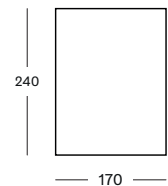

RUGS

CLIFF

- High-performance rug made of polyester fibre in colour Clay.

CLAY 170X240 GR001L004	€ 798	END OF LINE*
CLAY 200X300 GR002L004	€ 1098	END OF LINE*
CLAY 250X350 GR003L004	€ 1598	END OF LINE*

TOUNDR

- High-performance rug made of polyester fibre in colour Sahara.

SAHARA 170X240 GR001L002	€ 798	END OF LINE*
SAHARA 200X300 GR002L002	€ 1098	END OF LINE*
SAHARA 250X350 GR003L002	€ 1598	END OF LINE*

TESSA

- High-performance rug made of polyester fibre in colour Sand.

170X240 GR001L005	€ 995
200X300 GR002L005	€ 1495
250X350 GR003L005	€ 2300
DIA 160 GR004L005	€ 695
DIA 200 GR005L005	€ 1100

NOMAD

- High-performance rug made of polyester fibre in colour Sand or Grey.

170X240 GR001	€ 995
200X300 GR002	€ 1495
250X350 GR003	€ 2300

Rug Colour