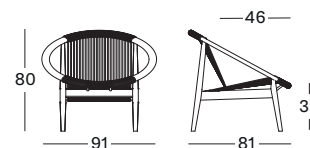

Frame/Rope Wood/Polypropylene

Untreated teak/
Dune White
W002S045

Untreated teak/
Anthracite
W002S026

Untreated teak/
Dark Green
W002S050

Brushed black/
Onyx Black
W006S034

NORMA LOUNGE CHAIR CH250

€ 1598

- Dark brown stained oak with Sand coloured polypropylène rope.
- White nylon glides.