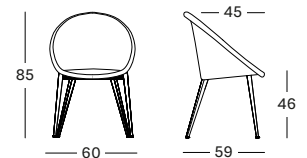

	CAT. B	CAT. C	CAT. G	COM
2 cm polyether foam fabric usage CE077: 60 cm	CB077 € 98	CC077 € 108	CG077 € 125	CE077 € 98

LILY DINING CHAIRS

STEEL A BASE

OAK BASE

BLACK WOOD BASE

LILY DINING CHAIRS DC035

STEEL A BASE