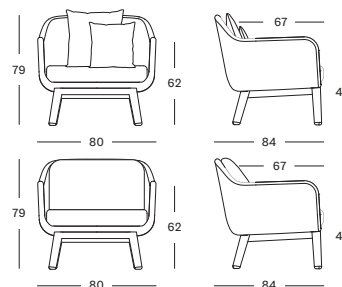

Seat Lloyd Loom

All colours
see page 8