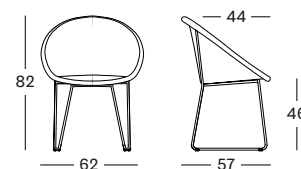

Seat Lloyd Loom

All colours
see page 8