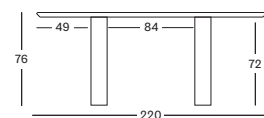

Frame Oak

Natural oak
W011

Tobacco Beech
W021

Top Mineral plaster

Lunar White
N001

CUSTOM SIZES UP TO 400 X 130 CM ARE AVAILABLE ON REQUEST AT AN ADDITIONAL SURCHARGE.

ALBERT DINING TABLE

ALBERT