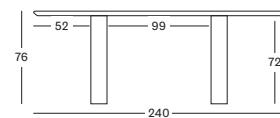

Frame Oak

Natural oak
W011

Tobacco Beech
W021

Top Mineral plaster

Lunar White
N001

CUSTOM SIZES UP TO 400 X 130 CM ARE AVAILABLE ON REQUEST AT AN ADDITIONAL SURCHARGE.

ALBERT DINING TABLE

ALBERT