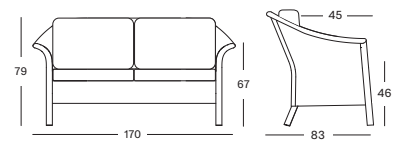

VICTOR LOUNGE SOFA TS006

€ 1470

- Lloyd Loom on a rattan frame.
- Standard ferrules: chrome.

CUSHIONS	CAT. B	CAT. C	CAT. G	COM
Seat + back 10 cm high resilience foam fabric usage CE200: 450 cm	CB200 € 925	CC200 € 975	CG200 € 1095	CE200 € 925