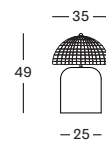

Natural
I206

Base Ceramic

Maroon
K008

Mushroom
K009

MEDIUM

LARGE

RATTAN PENDANT LAMPS

BULB & BULB SMALL