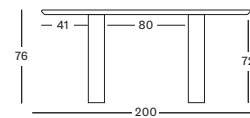

Top/Frame Volcanic mineral

Lunar White
N001

CUSTOM SIZES UP TO 400 X 130 CM ARE AVAILABLE ON REQUEST AT AN ADDITIONAL SURCHARGE.

ATLAS DINING TABLE

ATLAS ROUND 130/150

ATLAS ELLIPSE 200/220/240/275/300

ROUND