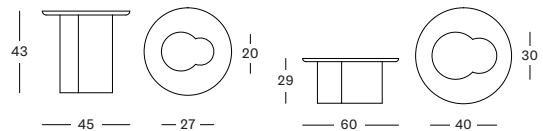

ARVIN COFFEE & SIDE TABLES

ARVIN COFFEE TABLE CT062

- Coffee and side tables in hand made ceramic.
- Natural varnished oak top.

CERAMIC MAROON / NATURAL OAK 0K008W011 € 995

CERAMIC MUSHROOM / NATURAL OAK 0K009W011 € 995

ARVIN SIDE TABLE CT061

- Coffee and side tables in hand made ceramic.
- Natural varnished oak top.

CERAMIC MAROON / NATURAL OAK 0K008W011 € 870

CERAMIC MUSHROOM / NATURAL OAK 0K009W011 € 870

Base Ceramic

Top Wood

ARVIN STOOL

ARVIN STOOL CT060

- Hand made ceramic stool.

CERAMIC MAROON K008 € 495

CERAMIC MUSHROOM K009 € 495

Stool Ceramic