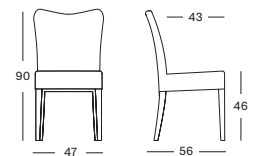

Seat / Frame Lloyd Loom

All colours
see page 8