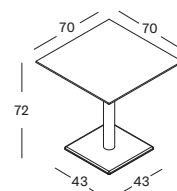

Top **HPL**

Black
H055

Base **Steel**

Black
M007

RONDA HPL TOP DIA 110 BLACK BI557 € 1695

- Bistro dining table with a 1 cm black HPL and an epoxy and black powder coated steel base.
- Other top sizes available on request with MOQ 20 pcs: up to max dia 120 cm.