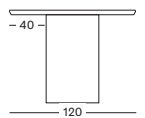

Frame Oak

Natural oak
W011

Tobacco Beech
W021

Top Mineral plaster

Lunar White
N001

CUSTOM SIZES UP TO 400 X 130 CM ARE AVAILABLE ON REQUEST AT AN ADDITIONAL SURCHARGE.

ALBERT DINING TABLE

ALBERT