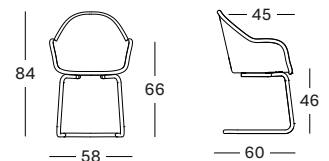

Seat Lloyd Loom

All colours
see page 8