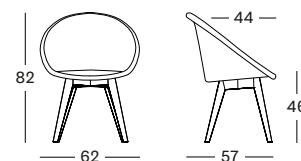

Seat Lloyd Loom

All colours
see page 8