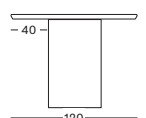

220X120 TA021 € 5300

240X120 TA018 € 5750

275X120 TA019 € 6750

300X120 TA023 € 7450

- This size is made to order. Lead time approx. 10 weeks

Top/Frame **Oak**

Natural oak
W011

CUSTOM SIZES UP TO 400 X 130 CM ARE AVAILABLE ON REQUEST AT AN ADDITIONAL SURCHARGE.