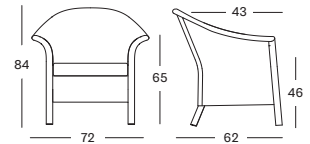

Seat / Frame Lloyd Loom

All colours
see page 8