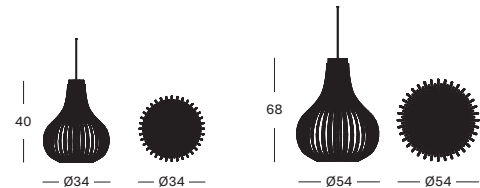

Lamps Rattan