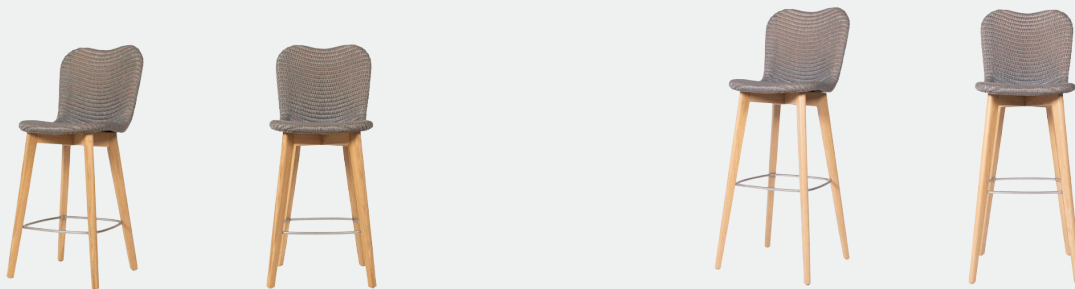

COUNTER STOOL OAK BASE CS018 € 700

BAR STOOL OAK BASE BS017 € 715

Base Wood

Natural oak
0W011

Seat Lloyd Loom

All colours
see page 8

LILY COUNTER & BAR STOOLS

LILY
COUNTER STOOL

LILY
BAR STOOL

LILY

- Lloyd Loom seat with a natural varnished solid oak base.
- Felt glides. White nylon glides available on request.

COUNTER STOOL OAK BASE CS003 € 650

BAR STOOL OAK BASE BS003 € 660

Base Wood