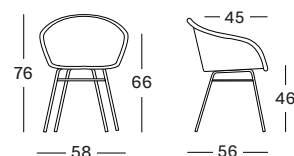

Seat Lloyd Loom

All colours
see page 8