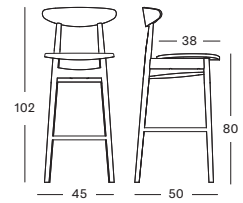

€ 665

END OF LINE*

- Bar stool with a plywood seat or upholstered seat.
- Available in black stained beech.
- Felt glides.

Frame Wood

Nearly black
C005

Seat Plywood

Nearly black
C005

ALEX LOUNGE CHAIR & SOFA