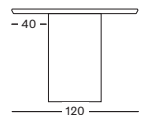

220X120 TA021 € 5300

240X120 TA018 € 5750

275X120 TA019 € 6750

300X120 TA023 € 7450

- This size is made to order. Lead time approx. 10 weeks

Top/Frame **Oak**

Natural oak
W011

CUSTOM SIZES UP TO 400 X 130 CM ARE AVAILABLE ON REQUEST AT AN ADDITIONAL SURCHARGE.