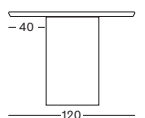

Frame Oak

Natural oak
W011

Tobacco Beech
W021

Top Mineral plaster

Lunar White
N001

CUSTOM SIZES UP TO 400 X 130 CM ARE AVAILABLE ON REQUEST AT AN ADDITIONAL SURCHARGE.

ALBERT DINING TABLE

ALBERT