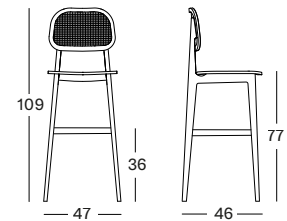

TITUS BAR STOOLS

TITUS BAR STOOLS

- Black stained oak, natural varnished oak or tobacco stained bar stool with a cane backrest and a plywood seat or an upholstered seat.
- Felt glides.

BLACK STAINED OAK BS119C015

PLYWOOD SEAT C015 € 640

CUSTOM UPHOLSTERED SEAT ↓

UPHOLSTERY	CAT. B	CAT. C	CAT. G	COM
3 cm polyether foam fabric usage CE439: 55x58 cm	€ 835	€ 850	€ 860	€ 835

NATURAL VARNISHED OAK BS119C016

PLYWOOD SEAT C016 € 670

CUSTOM UPHOLSTERED SEAT ↓

UPHOLSTERY	CAT. B	CAT. C	CAT. G	COM
3 cm polyether foam fabric usage CE439: 55x58 cm	€ 865	€ 895	€ 900	€ 865

TOBACCO STAINED BEECH BS019C017

PLYWOOD SEAT C017 € 655

CUSTOM UPHOLSTERED SEAT ↓

UPHOLSTERY	CAT. B	CAT. C	CAT. G	COM
3 cm polyether foam fabric usage CE439: 55x58 cm	€ 850	€ 880	€ 895	€ 850

Frame Wood

Seat Plywood

Upholstery

Fabrics see
page 10 - 11

Plywood

Upholstered seat