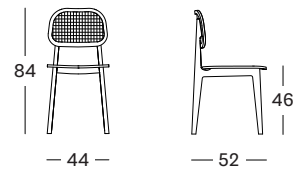

Plywood / Cane seat