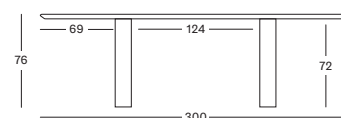

Top/Frame Volcanic mineral

Lunar White
N001