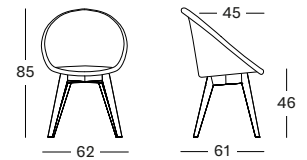

	CAT. B	CAT. C	CAT. G	COM
2 cm polyether foam fabric usage CE077: 60 cm	CB077 € 98	CC077 € 108	CG077 € 125	CE077 € 98

LILY DINING CHAIRS

STEEL A BASE

OAK BASE

BLACK WOOD BASE

LILY DINING CHAIRS DC035

STEEL A BASE