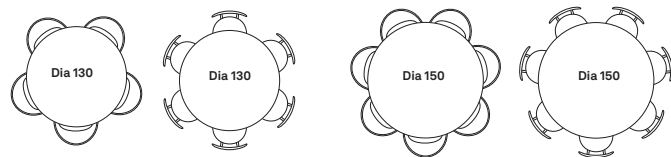

ELLIPSE

- Dining table with oak plywood legs and a volcanic mineral plaster top.
- Felt glides.

200X120 TA020 € 5050

220X120 TA021 € 5300

240X120 TA018 € 5750

275X120 TA019 € 6750

300X120 TA023 € 7450

- This size is made to order. Lead time approx. 10 weeks