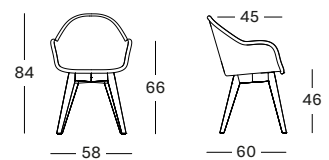

Seat Lloyd Loom

All colours
see page 8