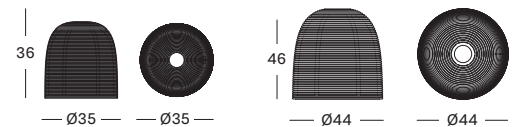

Lamps Rattan