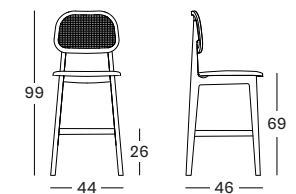

Tobacco Beech
C017

Upholstery

Fabrics see
page 10 - 11

Plywood

Upholstered seat

TITUS BAR STOOLS

BLACK STAINED OAK
BAR STOOL

NATURAL VARNISHED OAK
BAR STOOL