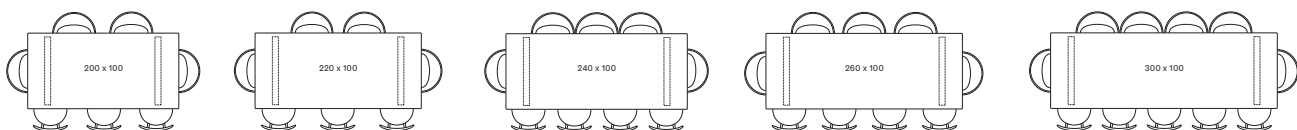

ALBERT DINING TABLE

ALBERT

- Rectangular dining table with a natural varnished solid oak top with beveled edge in 1 or 2 pieces and a black powder coated A-base.
- All bases can be mounted in 2 different mounting positions depending on the placement of your chairs.
- Custom sizes upon request: max 120 cm width and 300 cm length.

ONE-PIECE TOP

200X100 ONE-PIECE TOP TA0810M003W011	€ 3530
220X100 ONE-PIECE TOP TA0820M003W011	€ 3670
240X100 ONE-PIECE TOP TA0830M003W011	€ 3875
260X100 ONE-PIECE TOP TA0840M003W011	€ 4240
300X100 ONE-PIECE TOP TA0850M003W011	€ 4780

TWO-PIECE TOP

200X100 TWO-PIECE TOP TA0750M003W011	€ 3530
220X100 TWO-PIECE TOP TA0760M003W011	€ 3670
240X100 TWO-PIECE TOP TA0770M003W011	€ 3875
260X100 TWO-PIECE TOP TA0780M003W011	€ 4240
300X100 TWO-PIECE TOP TA0790M003W011	€ 4780

Top Oak

Top Variants

Base Steel

Base Variants

A-BASE