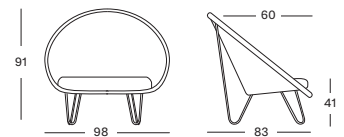

Seat Lloyd Loom

All colours
see page 8