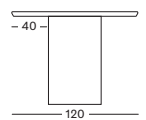

220X120 TA021 € 5300

240X120 TA018 € 5750

275X120 TA019 € 6750

300X120 TA023 € 7450

- This size is made to order. Lead time approx. 10 weeks

Top/Frame **Oak**

Natural oak
W011

CUSTOM SIZES UP TO 400 X 130 CM ARE AVAILABLE ON REQUEST AT AN ADDITIONAL SURCHARGE.