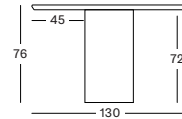

Top/Frame Volcanic mineral

Lunar White
N001

CUSTOM SIZES UP TO 400 X 130 CM ARE AVAILABLE ON REQUEST AT AN ADDITIONAL SURCHARGE.

ATLAS DINING TABLE

ATLAS ROUND 130/150

ATLAS ELLIPSE 200/220/240/275/300

ROUND