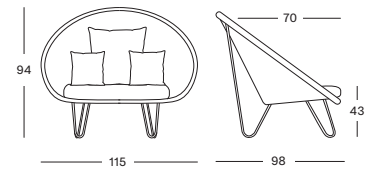

Seat Lloyd Loom

All colours
see page 8