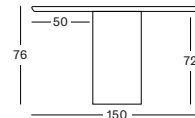

Frame Oak

Natural oak
W011

Tobacco Beech
W021

Top Mineral plaster

Lunar White
N001

CUSTOM SIZES UP TO 400 X 130 CM ARE AVAILABLE ON REQUEST AT AN ADDITIONAL SURCHARGE.

ALBERT DINING TABLE

ALBERT