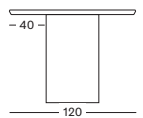

Top/Frame Volcanic mineral

Lunar White
N001

CUSTOM SIZES UP TO 400 X 130 CM ARE AVAILABLE ON REQUEST AT AN ADDITIONAL SURCHARGE.

ATLAS DINING TABLE

ATLAS ROUND 130/150

ATLAS ELLIPSE 200/220/240/275/300

ROUND