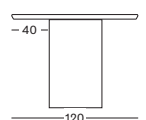

220X120 TA021 € 5300

240X120 TA018 € 5750

275X120 TA019 € 6750

300X120 TA023 € 7450

- This size is made to order. Lead time approx. 10 weeks

Top/Frame **Oak**

Natural oak
W011

CUSTOM SIZES UP TO 400 X 130 CM ARE AVAILABLE ON REQUEST AT AN ADDITIONAL SURCHARGE.