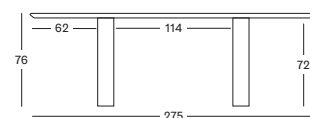

Top/Frame Volcanic mineral

Lunar White
N001

CUSTOM SIZES UP TO 400 X 130 CM ARE AVAILABLE ON REQUEST AT AN ADDITIONAL SURCHARGE.

ATLAS DINING TABLE

ATLAS ROUND 130/150

ATLAS ELLIPSE 200/220/240/275/300

ROUND