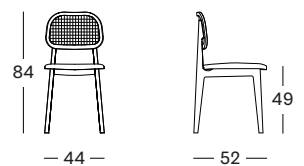

Upholstered

Black Bouclé
M0404

Lime White Bouclé
M0101

Plywood / Cane seat

Upholstered seat

TITUS DINING CHAIRS

TOBACCO STAINED BEECH

BURGUNDY LACQUERED BEECH