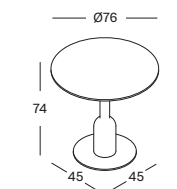

CUSTOM TOP SIZES ARE AVAILABLE ON REQUEST. MOQ: 20 PCS