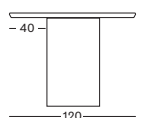

Frame Oak

Natural oak
W011

Tobacco Beech
W021

Top Mineral plaster

Lunar White
N001

CUSTOM SIZES UP TO 400 X 130 CM ARE AVAILABLE ON REQUEST AT AN ADDITIONAL SURCHARGE.

ALBERT DINING TABLE

ALBERT