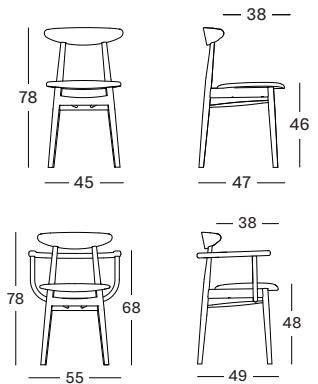

TEO DINING CHAIRS & ARMCHAIRS

TEO DINING CHAIRS DC030

TEO NEARLY BLACK C005

- Solid black beech chair with an upholstered seat.
- Felt glides.

BLACK VEGAN LEATHER SEAT V0202

€ 445

END OF LINE*

BLACK BOUCLÉ SEAT M0404

€ 555

END OF LINE*

TEO NATURAL OAK C014

- Solid oak chair with an upholstered seat.
- Felt glides.

CHESTNUT VEGAN LEATHER SEAT V1313

€ 625

END OF LINE*

LIME WHITE BOUCLÉ SEAT M0101

€ 725

END OF LINE*

Frame Wood

Seat Vegan Leather

Upholstered

TEO DINING ARMCHAIRS DC033

TEO ARMCHAIR NEARLY BLACK C005

- Solid black beech chair with an upholstered seat.
- Felt glides.

BLACK VEGAN LEATHER SEAT V0202

€ 555

END OF LINE*

BLACK BOUCLÉ SEAT M0404

€ 670

END OF LINE*

TEO DINING ARMCHAIR NATURAL OAK C014

- Solid oak chair with an upholstered seat.
- Felt glides.

CHESTNUT VEGAN LEATHER SEAT V1313

€ 780

END OF LINE*

LIME WHITE BOUCLÉ M0101

€ 890

END OF LINE*

CUSTOMISED UPHOLSTERED SEATS ARE AVAILABLE ON REQUEST. MOQ: 24 PCS