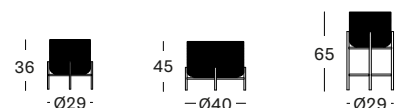

IVO PLANT STAND

- Black powder coated steel frame with HDPE wicker plant basket.
- Plastic saucer included.

SMALL DIA 29X36H GA901 € 260 **END OF LINE***

MEDIUM DIA 40X45H GA902 € 330 **END OF LINE***

LARGE DIA 29X65H GA903 € 350 **END OF LINE***

Frame **Steel**

Black
M007

Basket **HDPE wicker**

Black
S010