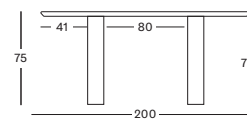

220X120 TA021 € 5300

240X120 TA018 € 5750

275X120 TA019 € 6750

300X120 TA023 € 7450

- This size is made to order. Lead time approx. 10 weeks

Top/Frame **Oak**

Natural oak
W011

CUSTOM SIZES UP TO 400 X 130 CM ARE AVAILABLE ON REQUEST AT AN ADDITIONAL SURCHARGE.