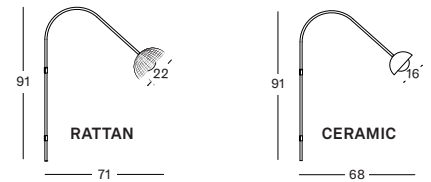

ARVIN SWIVEL WALL LAMPS LA027M012

RATTAN SHADE I206 € 735

1. Hand made rattan shade with a brass swivel tube.
2. 4m beige fabric electrical cable with hand switch and EU plug.
   - Diffused glass bulb and LED included (G9 LED, 4,8W, 2700K, 570 lumen).

CERAMIC MAROON SHADE K008 € 795

CERAMIC MUSHROOM SHADE K009 € 795

1. Hand made ceramic shade with a brass swivel tube.
2. 4m beige fabric electrical cable with hand switch and EU plug.
   - Diffused glass bulb and LED included (G9 LED, 4,8W, 2700K, 570 lumen).

Fixture Metal

Brass
M012

Shade Rattan

Natural
I206

Ceramic

Maroon
K008

Mushroom
K009