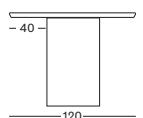

Top/Frame Volcanic mineral

Lunar White
N001

CUSTOM SIZES UP TO 400 X 130 CM ARE AVAILABLE ON REQUEST AT AN ADDITIONAL SURCHARGE.

ATLAS DINING TABLE

ATLAS ROUND 130/150

ATLAS ELLIPSE 200/220/240/275/300

ROUND