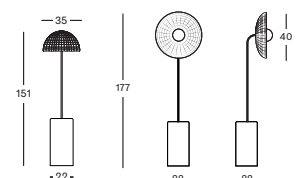

ARVIN FLOOR LAMP CURVED LA029

CERAMIC MAROON BASE/RATTAN SHADE K008M012I206 € 1095

CERAMIC MUSHROOM/ RATTAN SHADE K009M012I206 € 1095

1. Rattan shade with a curved brass tube and hand made ceramic base.
2. 3,5m beige fabric electrical cable with hand switch and EU plug.
   - Diffused glass bulb and LED included (G9 LED, 4,8W, 2700K, 570 lumen).
   - Dimmable.

Fixture Metal

Brass
M012

Shade Rattan

Natural
I206

Base Ceramic

Maroon
K008

Mushroom
K009