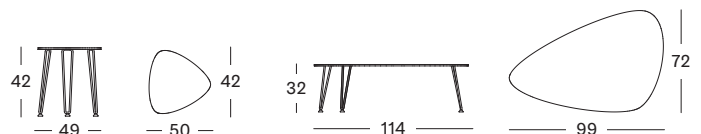

ROZY

- Black powder coated steel frame with a black HPL top.

SIDE TABLE GT001 € 550

COFFEE TABLE GT002 € 1195

Frame Steel

Black M007

Top HPL

Black H055