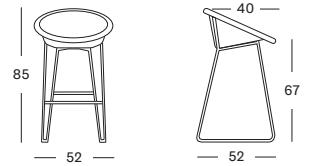

JOE COUNTER

JOE COUNTER STOOL BLACK SLED BASE CS005

€ 550

- Lloyd Loom seat with a black powder coated steel base.
- Black nylon glides.

Base **Steel**

Black
3M003

Seat **Lloyd Loom**

All colours
see page 8