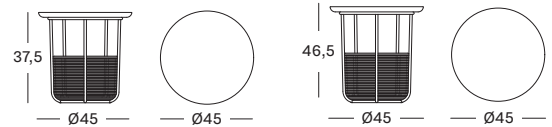

Top Wood

Natural oak W011