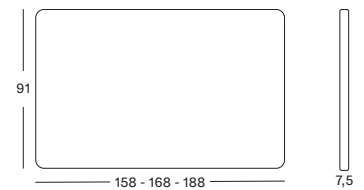

Frame Lloyd Loom

All colours
see page 8