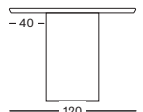

Top/Frame Volcanic mineral

Lunar White
N001

CUSTOM SIZES UP TO 400 X 130 CM ARE AVAILABLE ON REQUEST AT AN ADDITIONAL SURCHARGE.

ATLAS DINING TABLE

ATLAS ROUND 130/150

ATLAS ELLIPSE 200/220/240/275/300

ROUND