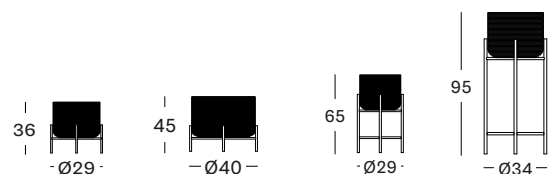

VIVI PLANT STANDS

VIVI PLANT STAND

- Black powder coated steel frame with natural rattan plant basket.
- Plastic saucer included.

SMALL DIA 29X36H AC901 € 265

MEDIUM DIA 40X45H AC902 € 298

LARGE DIA 29X65H AC903 € 310

X-LARGE DIA 34X95H AC904 € 335

Frame Steel

Black
M003

Basket Rattan

Natural
I206