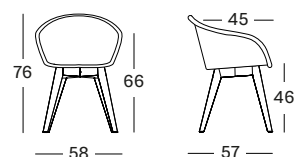

Seat Lloyd Loom

All colours
see page 8