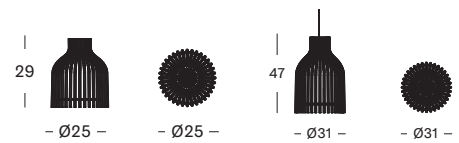

Lamps Rattan