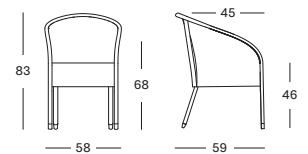

Seat / Frame Lloyd Loom

All colours
see page 8