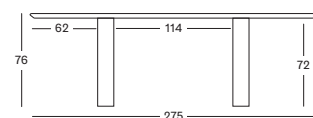

Frame Oak

Natural oak
W011

Tobacco Beech
W021

Top Mineral plaster

Lunar White
N001

CUSTOM SIZES UP TO 400 X 130 CM ARE AVAILABLE ON REQUEST AT AN ADDITIONAL SURCHARGE.

ALBERT DINING TABLE

ALBERT