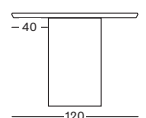

220X120 TA021 € 5300

240X120 TA018 € 5750

275X120 TA019 € 6750

300X120 TA023 € 7450

- This size is made to order. Lead time approx. 10 weeks

Top/Frame **Oak**

Natural oak
W011

CUSTOM SIZES UP TO 400 X 130 CM ARE AVAILABLE ON REQUEST AT AN ADDITIONAL SURCHARGE.