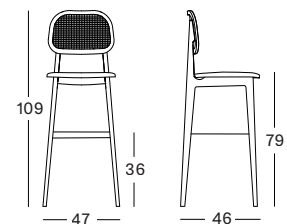

Tobacco Beech
C017

Upholstery

Fabrics see
page 10 - 11

Plywood

Upholstered seat

TEO BAR STOOL

NEARLY BLACK PLYWOOD
BAR STOOL

TEO BAR STOOL NEARLY BLACK PLYWOOD SEAT BS015C005