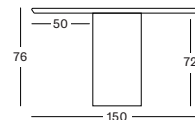

Top/Frame Volcanic mineral

Lunar White
N001

CUSTOM SIZES UP TO 400 X 130 CM ARE AVAILABLE ON REQUEST AT AN ADDITIONAL SURCHARGE.

ATLAS DINING TABLE

ATLAS ROUND 130/150

ATLAS ELLIPSE 200/220/240/275/300

ROUND