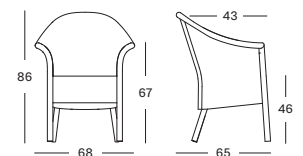

Seat / Frame Lloyd Loom

All colours
see page 8