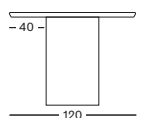

Frame Oak

Natural oak
W011

Tobacco Beech
W021

Top Mineral plaster

Lunar White
N001

CUSTOM SIZES UP TO 400 X 130 CM ARE AVAILABLE ON REQUEST AT AN ADDITIONAL SURCHARGE.

ALBERT DINING TABLE

ALBERT