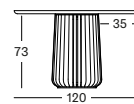

DIA 150 TA401

€ 4675

OVAL

- Natural varnished solid oak oval table top with slatted conic oak bases.
- Felt glides.

240X120 TA404

€ 7595

280X120 TA402

€ 7995