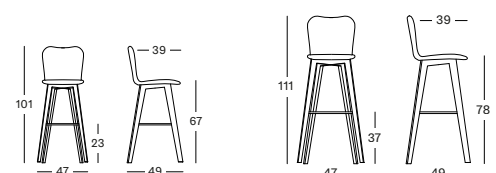

Seat Lloyd Loom

All colours
see page 8