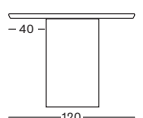

Top/Frame Volcanic mineral

Lunar White
N001

CUSTOM SIZES UP TO 400 X 130 CM ARE AVAILABLE ON REQUEST AT AN ADDITIONAL SURCHARGE.

ATLAS DINING TABLE

ATLAS ROUND 130/150

ATLAS ELLIPSE 200/220/240/275/300

ROUND