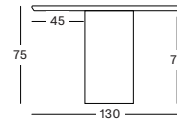

220X120 TA021 € 5300

240X120 TA018 € 5750

275X120 TA019 € 6750

300X120 TA023 € 7450

- This size is made to order. Lead time approx. 10 weeks

Top/Frame **Oak**

Natural oak
W011

CUSTOM SIZES UP TO 400 X 130 CM ARE AVAILABLE ON REQUEST AT AN ADDITIONAL SURCHARGE.