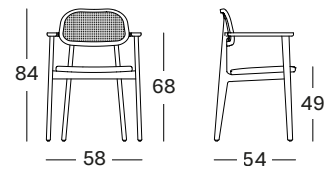

Seat Upholstered