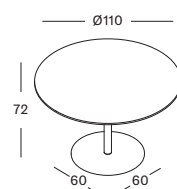

CUSTOM TOP SIZES ARE AVAILABLE ON REQUEST. MOQ: 20 PCS