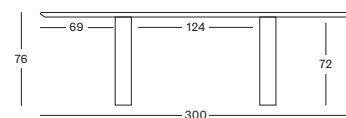

Frame Oak

Natural oak
W011

Tobacco Beech
W021

Top Mineral plaster

Lunar White
N001

CUSTOM SIZES UP TO 400 X 130 CM ARE AVAILABLE ON REQUEST AT AN ADDITIONAL SURCHARGE.

ALBERT DINING TABLE

ALBERT