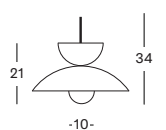

ARVIN PENDANT LAMPS

ARVIN PENDANT LAMPS LA028M012

CERAMIC MAROON BOWL/RATTAN SHADE K008I206 € 460

CERAMIC MUSHROOM BOWL/ RATTAN SHADE K009I206 € 460

Hand made ceramic and rattan shade with a brass fixture.

- 2,5m beige fabric electrical cable.
- Dimmable diffused LED included (E27 G95 LED, 7W, 2700K, 640 lumen).

CERAMIC MUSHROOM BOWL/MAROON SHADE K009K008 € 590

CERAMIC MUSHROOM BOWL/MUSHROOM SHADE K009K009 € 590

Hand made ceramic shade with a brass fixture.

- 2,5m beige fabric electrical cable.
- Dimmable diffused LED included (E27 G95 LED, 7W, 2700K, 640 lumen).

Fixture Metal

Shade Rattan

Ceramic

ARVIN WALL LAMPS

ARVIN WALL LAMPS LA026M012

RATTAN SHADE I206 € 350

Hand made rattan shade with a brass fixture.

- 2,5m beige fabric electrical cable with hand switch and EU plug.
- Diffused LED included (E27 G95 LED, 3,7W, 2700K, 470 lumen).

CERAMIC MAROON SHADE K008 € 485

CERAMIC MUSHROOM SHADE K009 € 485

Hand made ceramic shade with a brass fixture.

- 2,5m beige fabric electrical cable with hand switch and EU plug.
- Diffused LED included (E27 G95 LED, 3,7W, 2700K, 470 lumen).

Fixture Metal

Shade Rattan

Ceramic