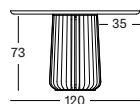

DIA 150 TA401

€ 4675

OVAL

- Natural varnished solid oak oval table top with slatted conic oak bases.
- Felt glides.

240X120 TA404

€ 7595

280X120 TA402

€ 7995