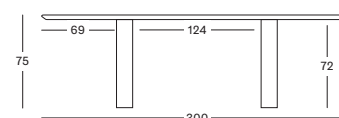

220X120 TA021 € 5300

240X120 TA018 € 5750

275X120 TA019 € 6750

300X120 TA023 € 7450

- This size is made to order. Lead time approx. 10 weeks

Top/Frame **Oak**

Natural oak
W011

CUSTOM SIZES UP TO 400 X 130 CM ARE AVAILABLE ON REQUEST AT AN ADDITIONAL SURCHARGE.