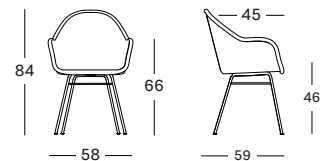

Seat Lloyd Loom

All colours
see page 8