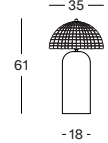

Natural
I206

Base Ceramic

Maroon
K008

Mushroom
K009

MEDIUM

LARGE

RATTAN PENDANT LAMPS

BULB & BULB SMALL