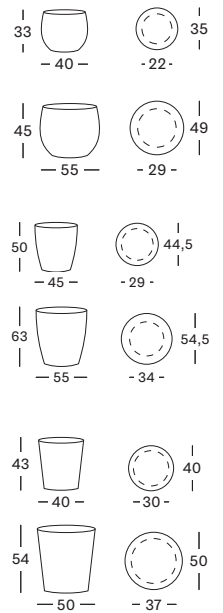

SAYA PLANT POTS

SAYA

- Set of 2 plant pots.
- Hand shaped clay.
- Kiln fired ceramic.
- Drainage hole
- 6 rubber feet to raise your plant pot off the ground included.

SAYA ROUND GF001T001SE027 € 520

SAYA OVAL GF002T001SE027 € 590

SAYA CONIC GF003T001SE027 € 520

PLANT POT FEET SE027 € 2

- Rubber feet to raise your plant pot off the ground.

Material Clay