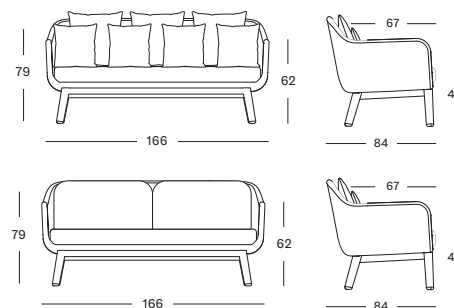

ALEX LOUNGE SOFA TS089

€ 1650

- Lloyd Loom seat on a varnished solid oak base.
- White nylon glides. Felt glides available on request.
- Recommended deco cushion combination: 3x deco 50x50, 4x deco 40x40.

CUSHIONS	CAT. B	CAT. C	CAT. G	COM
Seat 10 cm high resilience foam fabric usage CE089: 265 cm	CB089 € 650	CC089 € 695	CG089 € 750	CE089 € 650
Seat + back 10 cm high resilience foam fabric usage CE088: 450 cm	CB088 € 1100	CC088 € 1185	CG088 € 1250	CE088 € 1100
Deco 40x40 polyester fibre filling	CB092 € 90	CC092 € 101	CG092 € 115	CE092 € 90
Deco 50x50 polyester fibre filling	CB115 € 101	CC115 € 116	CG115 € 129	CE115 € 101