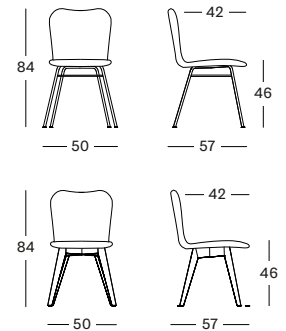

LILY DINING CHAIRS

LILY DINING CHAIRS DC035

STEEL A BASE

€ 470

- Lloyd loom seat with black powder coated steel A base.
- Tilting felt glides, black nylon glides available on request.

OAK BASE

€ 485

- Lloyd loom seat with a natural varnished oak base.
- Felt glides, white nylon glides available on request.

BLACK WOOD BASE

€ 485

- Lloyd loom seat with a black stained hardwood base.
- Felt glides, black nylon glides available on request.

Base Steel A

Black
0M003

Wood

Natural oak
0W011

Black stained
0W003

Seat Lloyd Loom

All colours
see page 8