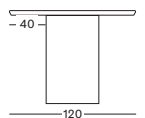

Frame Oak

Natural oak
W011

Tobacco Beech
W021

Top Mineral plaster

Lunar White
N001

CUSTOM SIZES UP TO 400 X 130 CM ARE AVAILABLE ON REQUEST AT AN ADDITIONAL SURCHARGE.

ALBERT DINING TABLE

ALBERT