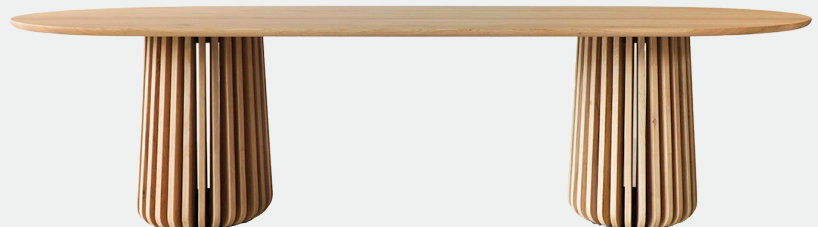

END OF LINE*

LIME WHITE BOUCLÉ M0101

€ 890

END OF LINE*

CUSTOMISED UPHOLSTERED SEATS ARE AVAILABLE ON REQUEST. MOQ: 24 PCS

MARU DINING TABLE

MARU ROUND

MARU OVAL

ROUND

- Natural varnished solid oak round table top with a slatted conic oak base.
- Dia 130 cm top / dia 50 cm base.
- Dia 150 cm top / dia 60 cm base.

Top/ Frame Wood

Natural oak
W011

DIA 130 TA400

€ 3950