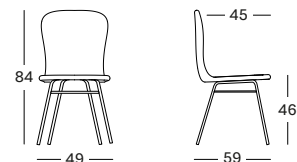

Seat Lloyd Loom

All colours
see page 8