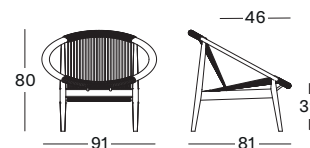

Frame/Rope Wood/Polypropylene