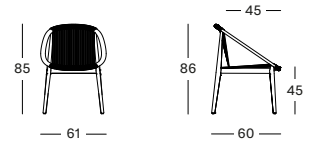

NORMA DINING CHAIR DC115W012S052

€ 795

- Dark brown stained oak with Sand colored polypropylene rope.
- Felt glides.

Frame/Rope Wood/Polypropylene

CUSHION	CAT. B	CAT. C	CAT. G	COM
Seat cushion 2 cm polyether foam fabric usage CE428: 50 cm	CB428 € 124	CC428 € 140	CG428 € 160	CE428 € 124