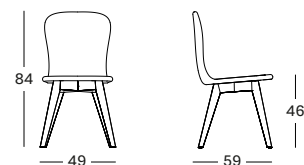

Seat Lloyd Loom

All colours
see page 8