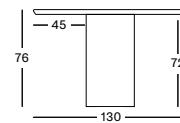

ARI DINING TABLE

ROUND

- Dining table in volcanic mineral plaster.
- Felt glides.

DIA 130 TA015 € 3750

DIA 150 TA016 € 4498

ELLIPSE

- Dining table in volcanic mineral plaster.
- Felt glides.

200X120 CONIC LEG TA017 € 4950

200X120 TA020 € 5050

220X120 TA021 € 5300

240X120 TA018 € 5750

275X120 TA019 € 6750

Top/Frame Volcanic mineral

Lunar White
N001