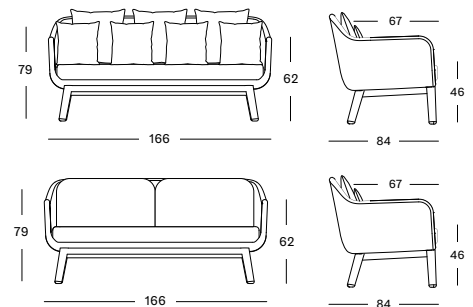

ALEX LOUNGE SOFA TS089

€ 1650

- Lloyd Loom seat on a varnished solid oak base.
- White nylon glides. Felt glides available on request.
- Recommended deco cushion combination: 3x deco 50x50, 4x deco 40x40.

CUSHIONS	CAT. B	CAT. C	CAT. G	COM
Seat 10 cm high resilience foam fabric usage CE089: 265 cm	CB089	CC089	CG089	CE089
	€ 535	€ 590	€ 690	€ 535
Seat + back 10 cm high resilience foam fabric usage CE088: 450 cm	CB088	CC088	CG088	CE088
	€ 1100	€ 1185	€ 1250	€ 1100
Deco 40x40 polyester fibre filling	CB092	CC092	CG092	CE092
	€ 87	€ 98	€ 112	€ 87
Deco 50x50 polyester fibre filling	CB115	CC115	CG115	CE115
	€ 98	€ 112	€ 125	€ 98