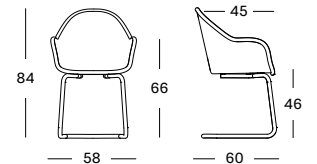

Seat Lloyd Loom

All colours
see page 8