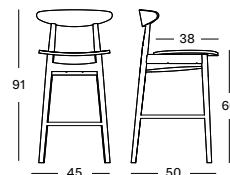

TEO COUNTER & BAR STOOLS

COUNTER STOOL CS015

- Counter stool with a plywood seat or upholstered seat.
- Available in black stained beech or natural varnished oak.
- Felt glides.

NEARLY BLACK PLYWOOD SEAT C005 € 645

NATURAL VARNISHED OAK PLYWOOD SEAT C014 € 840 **END OF LINE***

NATURAL VARNISHED OAK CHESTNUT SEAT V1313 € 895 **END OF LINE***

BAR STOOL BS015

- Bar stool with a plywood seat or upholstered seat.
- Available in black stained beech.
- Felt glides.

NEARLY BLACK PLYWOOD SEAT C005 € 665

Frame Wood

Seat Plywood

Vegan Leather