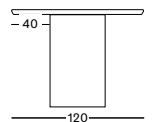

ARI DINING TABLE

ROUND

- Dining table in volcanic mineral plaster.
- Felt glides.

DIA 130 TA015 € 3750

DIA 150 TA016 € 4498

ELLIPSE

- Dining table in volcanic mineral plaster.
- Felt glides.

200X120 CONIC LEG TA017 € 4950

200X120 TA020 € 5050

220X120 TA021 € 5300

240X120 TA018 € 5750

275X120 TA019 € 6750

Top/Frame Volcanic mineral

Lunar White
N001