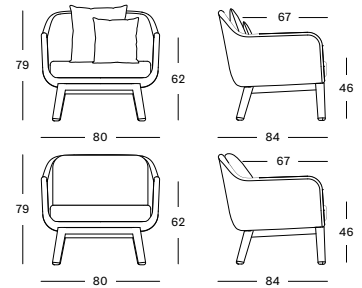

Seat Lloyd Loom

All colours
see page 8