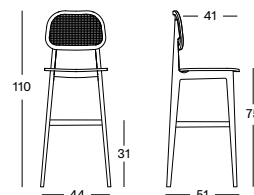

Natural oak
C016

Tobacco Beech
C017

Seat Plywood

Black oak
C015

Natural oak
C016

Tobacco Beech
C017

TEO COUNTER & BAR STOOLS

NEARLY BLACK PLYWOOD
COUNTER STOOL