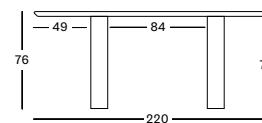

ARI DINING TABLE

ROUND

- Dining table in volcanic mineral plaster.
- Felt glides.

DIA 130 TA015 € 3750

DIA 150 TA016 € 4498

ELLIPSE

- Dining table in volcanic mineral plaster.
- Felt glides.

200X120 CONIC LEG TA017 € 4950

200X120 TA020 € 5050

220X120 TA021 € 5300

240X120 TA018 € 5750

275X120 TA019 € 6750

Top/Frame Volcanic mineral

Lunar White
N001