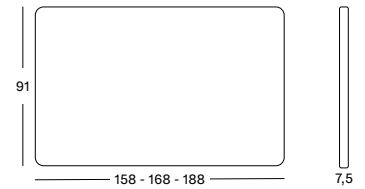

Frame Lloyd Loom

All colours
see page 8