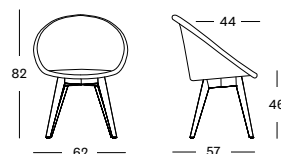

Base Wood

Natural oak
0W011

Black stained
0W003

Sled

Black
3M003

Seat Lloyd Loom

All colours
see page 8

JACK DINING CHAIRS