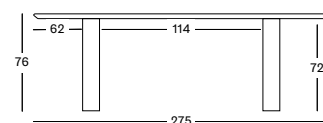

ARI DINING TABLE

ROUND

- Dining table in volcanic mineral plaster.
- Felt glides.

DIA 130 TA015 € 3750

DIA 150 TA016 € 4498

ELLIPSE

- Dining table in volcanic mineral plaster.
- Felt glides.

200X120 CONIC LEG TA017 € 4950

200X120 TA020 € 5050

220X120 TA021 € 5300

240X120 TA018 € 5750

275X120 TA019 € 6750

Top/Frame Volcanic mineral

Lunar White
N001