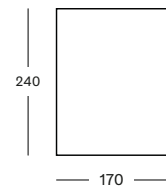

RUGS

CLIFF

- High-performance rug made of polyester fibre.

CLAY 170X240 GR001L004 € 798

CLAY 200X300 GR002L004 € 1098

CLAY 250X350 GR003L004 € 1598

TOUNDRA

- High-performance rug made of polyester fibre.

SAHARA 170X240 GR001L002 € 798

SAHARA 200X300 GR002L002 € 1098

SAHARA 250X350 GR003L002 € 1598