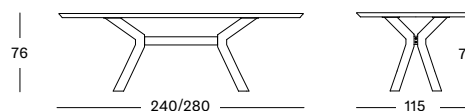

ALBERT DINING TABLE

ELLIPSE

- Natural varnished solid oak ellipse top and a black powder coated base.

240X115 TA539

€ 5355

280X115 TA540

€ 5710

ROUND

- Natural varnished solid oak round top and a black powder coated base.

DIA 130 TA437

€ 4385

DIA 150 TA438

€ 5355

Top Oak

Natural oak
W011

4 cm solid oak
beveled edge

Base Steel

Black
0M003