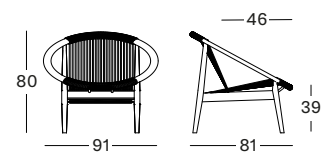

Frame/Rope Wood/Polypropylene