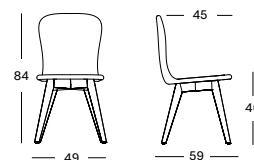

Seat Lloyd Loom

All colours
see page 8