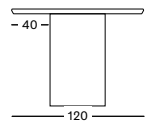

ARI DINING TABLE

ROUND

- Dining table in volcanic mineral plaster.
- Felt glides.

DIA 130 TA015 € 3750

DIA 150 TA016 € 4498

ELLIPSE

- Dining table in volcanic mineral plaster.
- Felt glides.

200X120 CONIC LEG TA017 € 4950

200X120 TA020 € 5050

220X120 TA021 € 5300

240X120 TA018 € 5750

275X120 TA019 € 6750

Top/Frame Volcanic mineral

Lunar White
N001