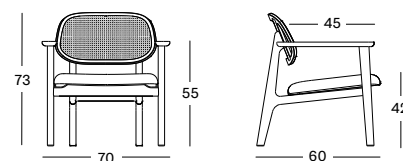

Black
V0202

Chestnut
V1313

BASKET TABLES

BASKET TABLE
SMALL

BASKET TABLE
MEDIUM

BASKET SIDE TABLE

- Black powder coated steel frame with rattan basket and solid oak top.

SMALL AC002 € 550