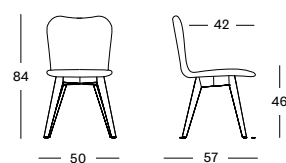

Base Steel A

Black
0M003

Wood

Natural oak
0W011

Black stained
0W003

Seat Lloyd Loom

All colours
see page 8

YANN DINING CHAIRS