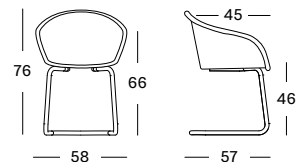

Seat Lloyd Loom

All colours
see page 8