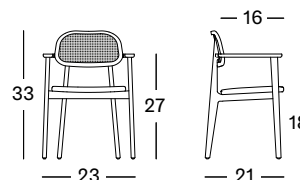

LIME WHITE BOUCLÉ SEAT M0101 € 730

CUSTOM UPHOLSTERED SEAT ↓

UPHOLSTERY	CAT. B	CAT. C	CAT. G	COM
3 cm polyether foam fabric usage CE424: 55x58 cm	€ 770	€ 790	€ 800	€ 770

Frame Wood

Seat Upholstered

MARU DINING TABLE