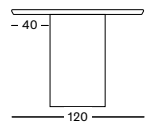

ARI DINING TABLE

ROUND

- Dining table in volcanic mineral plaster.
- Felt glides.

DIA 130 TA015 € 3750

DIA 150 TA016 € 4498

ELLIPSE

- Dining table in volcanic mineral plaster.
- Felt glides.

200X120 CONIC LEG TA017 € 4950

200X120 TA020 € 5050

220X120 TA021 € 5300

240X120 TA018 € 5750

275X120 TA019 € 6750

Top/Frame Volcanic mineral

Lunar White
N001