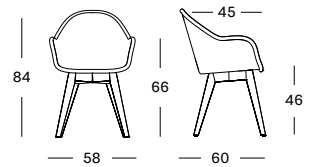

Seat Lloyd Loom

All colours
see page 8