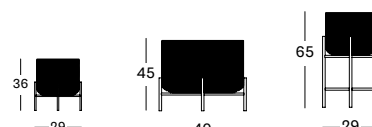

IVO PLANT STAND

- Black powder coated steel frame with HDPE wicker plant basket.
- Plastic saucer included.

SMALL DIA 29X36H GA901 € 260

MEDIUM DIA 40X45H GA902 € 330

LARGE DIA 29X65H GA903 € 350

Frame Steel

Black
M007

Basket HDPE wicker

Black
S010