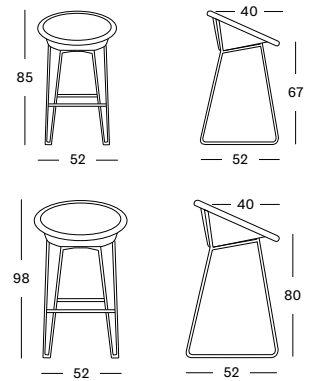

JOE COUNTER & BAR STOOL

JOE BLACK SLED BASE

- Lloyd Loom seat with a black powder coated steel base.
- Black nylon glides.

COUNTER STOOL BLACK SLED BASE CS005

€ 550

BAR STOOL BLACK SLED BASE BS006

€ 575

Base Steel

Black
3M003

Matt
3M304

Seat Lloyd Loom

All colours
see page 8