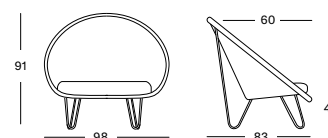

Seat Lloyd Loom

All colours
see page 8