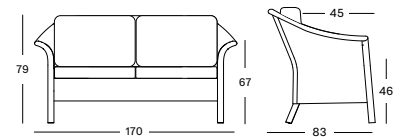

VICTOR LOUNGE SOFA TS006

€ 1470

- Lloyd Loom on a rattan frame.
- Standard ferrules: chrome.

CUSHIONS	CAT. B	CAT. C	CAT. G	COM
Seat + back	CB200	CC200	CG200	CE200
10 cm high resilience foam fabric usage CE200: 450 cm	€ 695	€ 765	€ 1035	€ 695