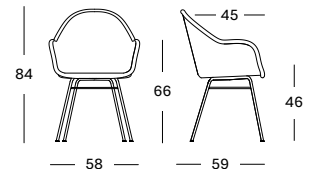

Seat Lloyd Loom

All colours
see page 8