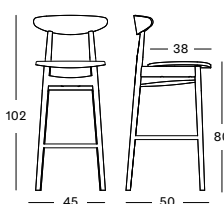

TEO COUNTER & BAR STOOLS

COUNTER STOOL CS015

- Counter stool with a plywood seat or upholstered seat.
- Available in black stained beech or natural varnished oak.
- Felt glides.

NEARLY BLACK PLYWOOD SEAT C005 € 645

NATURAL VARNISHED OAK PLYWOOD SEAT C014 € 840 **END OF LINE***

NATURAL VARNISHED OAK CHESTNUT SEAT V1313 € 895 **END OF LINE***

BAR STOOL BS015

- Bar stool with a plywood seat or upholstered seat.
- Available in black stained beech.
- Felt glides.

NEARLY BLACK PLYWOOD SEAT C005 € 665

Frame Wood

Seat Plywood

Vegan Leather