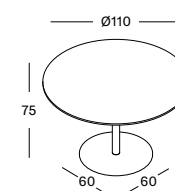

Base Steel

Black
M007

CUSTOM DIMENSIONS ARE AVAILABLE ON REQUEST. MOQ: 20 PCS