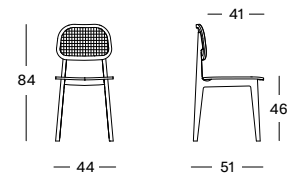

Natural oak
C016

Tobacco Beech
C017

Upholstered

Black Bouclé
M0404

Lime White Bouclé
M0101

Plywood / Cane seat

Upholstered seat

TITUS DINING ARMCHAIRS