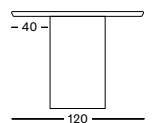

ARI DINING TABLE

ROUND

- Dining table in volcanic mineral plaster.
- Felt glides.

DIA 130 TA015 € 3750

DIA 150 TA016 € 4498

ELLIPSE

- Dining table in volcanic mineral plaster.
- Felt glides.

200X120 CONIC LEG TA017 € 4950

200X120 TA020 € 5050

220X120 TA021 € 5300

240X120 TA018 € 5750

275X120 TA019 € 6750

Top/Frame Volcanic mineral

Lunar White
N001