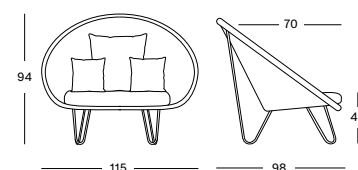

Seat Lloyd Loom

All colours
see page 8