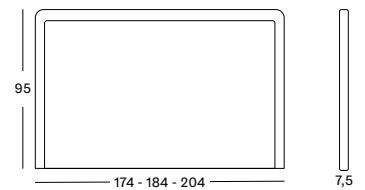

Frame Lloyd Loom

All colours
see page 8