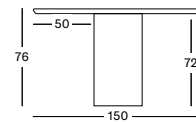

ARI DINING TABLE

ROUND

- Dining table in volcanic mineral plaster.
- Felt glides.

DIA 130 TA015 € 3750

DIA 150 TA016 € 4498

ELLIPSE

- Dining table in volcanic mineral plaster.
- Felt glides.

200X120 CONIC LEG TA017 € 4950

200X120 TA020 € 5050

220X120 TA021 € 5300

240X120 TA018 € 5750

275X120 TA019 € 6750

Top/Frame Volcanic mineral

Lunar White
N001