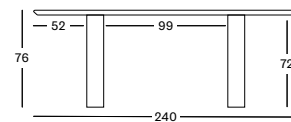

ARI DINING TABLE

ROUND

- Dining table in volcanic mineral plaster.
- Felt glides.

DIA 130 TA015 € 3750

DIA 150 TA016 € 4498

ELLIPSE

- Dining table in volcanic mineral plaster.
- Felt glides.

200X120 CONIC LEG TA017 € 4950

200X120 TA020 € 5050

220X120 TA021 € 5300

240X120 TA018 € 5750

275X120 TA019 € 6750

Top/Frame Volcanic mineral

Lunar White
N001