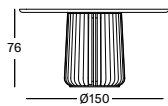

OVAL

- Natural varnished solid oak oval table top with slatted conic oak bases.
- Felt glides.

240X120 TA404

€ 7790

280X120 TA402

€ 8110