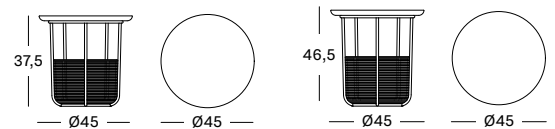

BASKET TABLES

BASKET SIDE TABLE

- Black powder coated steel frame with rattan basket and solid oak top.

SMALL AC002 € 550

MEDIUM AC003 € 570

Frame **Steel** **Rattan**

Top **Wood**

ROZY TABLES

ROZY

- Black powder coated steel frame with a black HPL top.

SIDE TABLE GT001 € 490

COFFEE TABLE GT002 € 998

Frame **Steel**

Top **HPL**