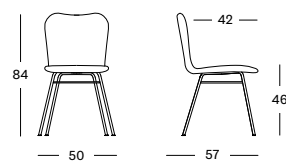

Base Steel A

Black
0M003

Wood

Natural oak
0W011

Black stained
0W003

Seat Lloyd Loom

All colours
see page 8

YANN DINING CHAIRS