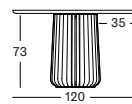

MARU DINING TABLE

ROUND

- Natural varnished solid oak round table top with a slatted conic oak base.
- Dia 130 cm top / dia 50 cm base.
- Dia 150 cm top / dia 60 cm base.

Top/ Frame Wood

Natural oak
W011

DIA 130 TA400

€ 3825

DIA 150 TA401

€ 4540

OVAL

- Natural varnished solid oak oval table top with slatted conic oak bases.
- Felt glides.

240X120 TA404

€ 7790

280X120 TA402

€ 8110