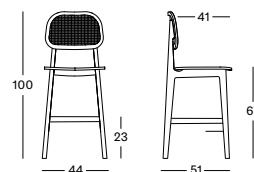

Natural oak
C016

Tobacco Beech
C017

Seat Plywood

Black oak
C015

Natural oak
C016

Tobacco Beech
C017

TEO COUNTER & BAR STOOLS

NEARLY BLACK PLYWOOD
COUNTER STOOL