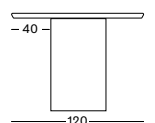

ARI DINING TABLE

ROUND

- Dining table in volcanic mineral plaster.
- Felt glides.

DIA 130 TA015 € 3750

DIA 150 TA016 € 4498

ELLIPSE

- Dining table in volcanic mineral plaster.
- Felt glides.

200X120 CONIC LEG TA017 € 4950

200X120 TA020 € 5050

220X120 TA021 € 5300

240X120 TA018 € 5750

275X120 TA019 € 6750

Top/Frame Volcanic mineral

Lunar White
N001