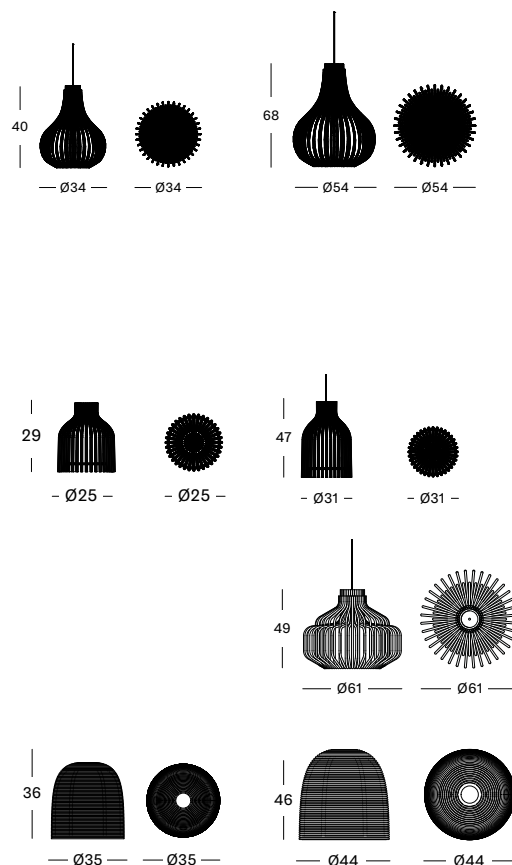

RATTAN PENDANT LAMPS

BULB & BULB SMALL

FIREFLY & FIREFLY SMALL

ENDLESS

VIVI & VIVI SMALL

RATTAN PENDANT LAMPS

Rattan lamp with:

- 2,5 m white fabric cable for Pure Natural / black fabric cable for Black.
- 6W E27 LED bulb included (6W - globe 125 mm - 2700 K - 720 lm).

BULB SMALL PURE NATURAL LA011 € 305

BULB SMALL BLACK LA011 € 305

BULB PURE NATURAL LA008 € 420

BULB BLACK LA008 € 420

FIREFLY SMALL PURE NATURAL LA010 € 260

FIREFLY SMALL BLACK LA010 € 260

FIREFLY PURE NATURAL LA007 € 315

FIREFLY BLACK LA007 € 315

ENDLESS PURE NATURAL LA006 € 445

ENDLESS BLACK LA006 € 445

VIVI LAMP SMALL NATURAL LA012 € 270

VIVI LAMP NATURAL LA013 € 310

Lamps Rattan