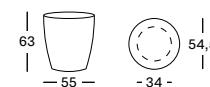

SAYA PLANT POTS

SAYA ROUND GF001T001

€ 520

- Set of 2 plant pots
- Hand shaped clay
- Kiln fired ceramic
- Drainage hole

SAYA OVAL GF002T001

€ 590

- Set of 2 plant pots
- Hand shaped clay
- Kiln fired ceramic
- Drainage hole

SAYA CONIC GF003T001

€ 520

- Set of 2 plant pots
- Hand shaped clay
- Kiln fired ceramic
- Drainage hole

PLANT POT FEET SET SE027

€ 21

- Set of 6 black rubber feet to raise your plant pot off the ground.

Material Clay

Terracotta
T001