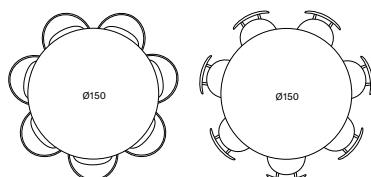

ALBERT DINING TABLE

ELLIPSE

- Natural varnished solid oak ellipse top and a black powder coated base.

240X115 TA539

€ 5355

280X115 TA540

€ 5710

ROUND

- Natural varnished solid oak round top and a black powder coated base.

DIA 130 TA437

€ 4385

DIA 150 TA438

€ 5355

Top Oak

Natural oak
W011

4 cm solid oak
beveled edge

Base Steel

Black
0M003