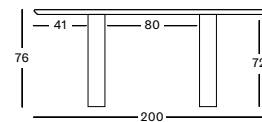

ARI DINING TABLE

ROUND

- Dining table in volcanic mineral plaster.
- Felt glides.

DIA 130 TA015 € 3750

DIA 150 TA016 € 4498

ELLIPSE

- Dining table in volcanic mineral plaster.
- Felt glides.

200X120 CONIC LEG TA017 € 4950

200X120 TA020 € 5050

220X120 TA021 € 5300

240X120 TA018 € 5750

275X120 TA019 € 6750

Top/Frame Volcanic mineral

Lunar White
N001