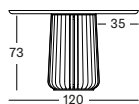

MARU DINING TABLE

ROUND

- Natural varnished solid oak round table top with a slatted conic oak base.
- Dia 130 cm top / dia 50 cm base.
- Dia 150 cm top / dia 60 cm base.

Top/ Frame Wood

Natural oak
W011

DIA 130 TA400

€ 3825

DIA 150 TA401

€ 4540

OVAL

- Natural varnished solid oak oval table top with slatted conic oak bases.
- Felt glides.

240X120 TA404

€ 7790

280X120 TA402

€ 8110