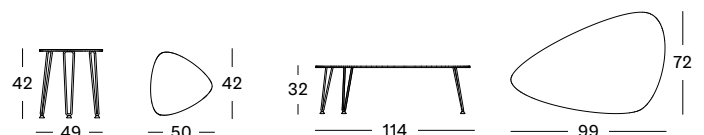

BASKET TABLES

BASKET SIDE TABLE

- Black powder coated steel frame with rattan basket and solid oak top.

SMALL AC002 € 550

MEDIUM AC003 € 570

Frame **Steel** **Rattan**

Top **Wood**

ROZY TABLES

ROZY

- Black powder coated steel frame with a black HPL top.

SIDE TABLE GT001 € 490

COFFEE TABLE GT002 € 998

Frame **Steel**

Top **HPL**