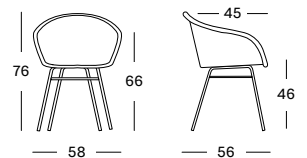

Seat Lloyd Loom

All colours
see page 8