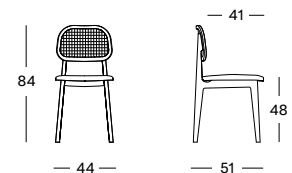

Natural oak
C016

Tobacco Beech
C017

Upholstered

Black Bouclé
M0404

Lime White Bouclé
M0101

Plywood / Cane seat

Upholstered seat

TITUS DINING ARMCHAIRS