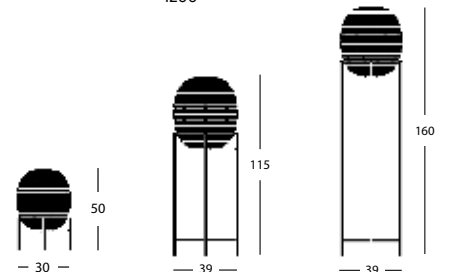

Shade Rattan

Natural
I206