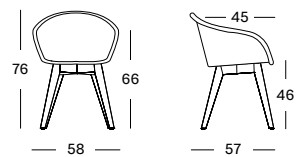

Seat Lloyd Loom

All colours
see page 8