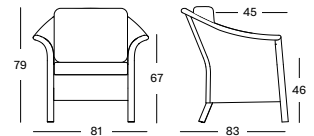

Seat / Frame Lloyd Loom

All colours
see page 8

VICTOR LOUNGE CHAIR CH031

€ 860

- Lloyd Loom on a rattan frame.
- Standard ferrules: chrome.

CUSHIONS	CAT. B	CAT. C	CAT. G	COM
Seat + back	CB201	CC201	CG201	CE201
10 cm high resilience foam fabric usage CE201: 190 cm	€ 410	€ 460	€ 485	€ 410