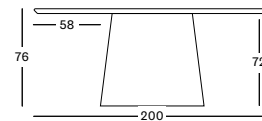

ARI DINING TABLE

ROUND

- Dining table in volcanic mineral plaster.
- Felt glides.

DIA 130 TA015 € 3750

DIA 150 TA016 € 4498

ELLIPSE

- Dining table in volcanic mineral plaster.
- Felt glides.

200X120 CONIC LEG TA017 € 4950

200X120 TA020 € 5050

220X120 TA021 € 5300

240X120 TA018 € 5750

275X120 TA019 € 6750

Top/Frame Volcanic mineral

Lunar White
N001