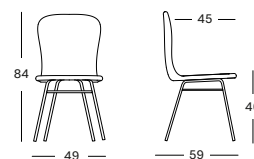

Seat Lloyd Loom

All colours
see page 8