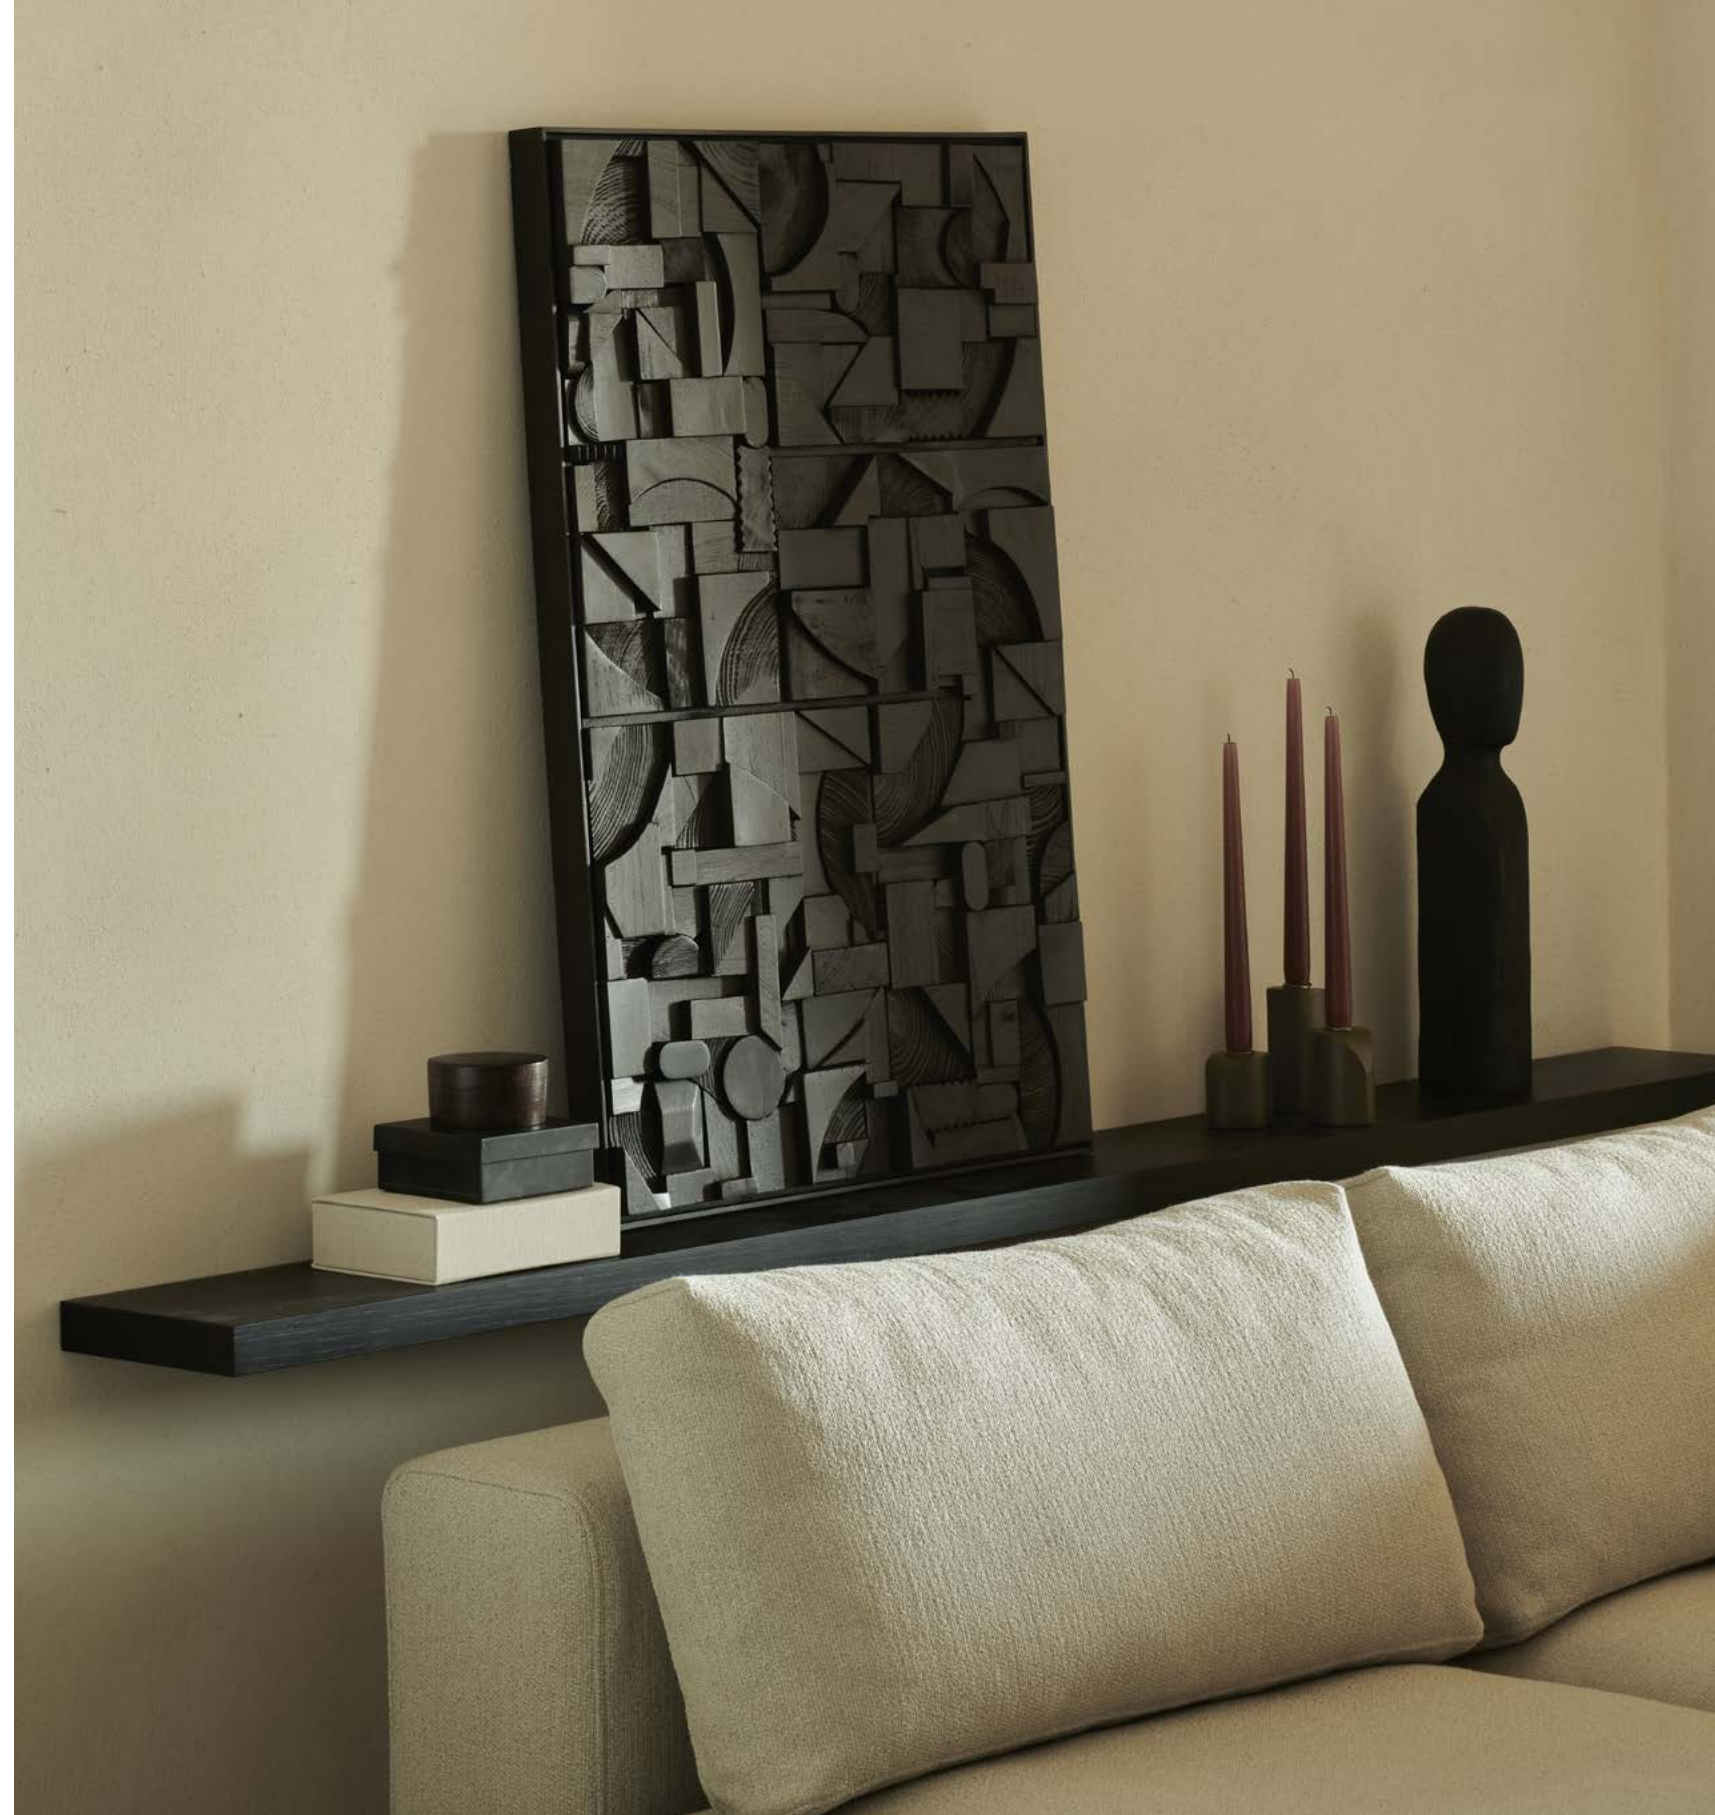

black tainted woods + wooden frame