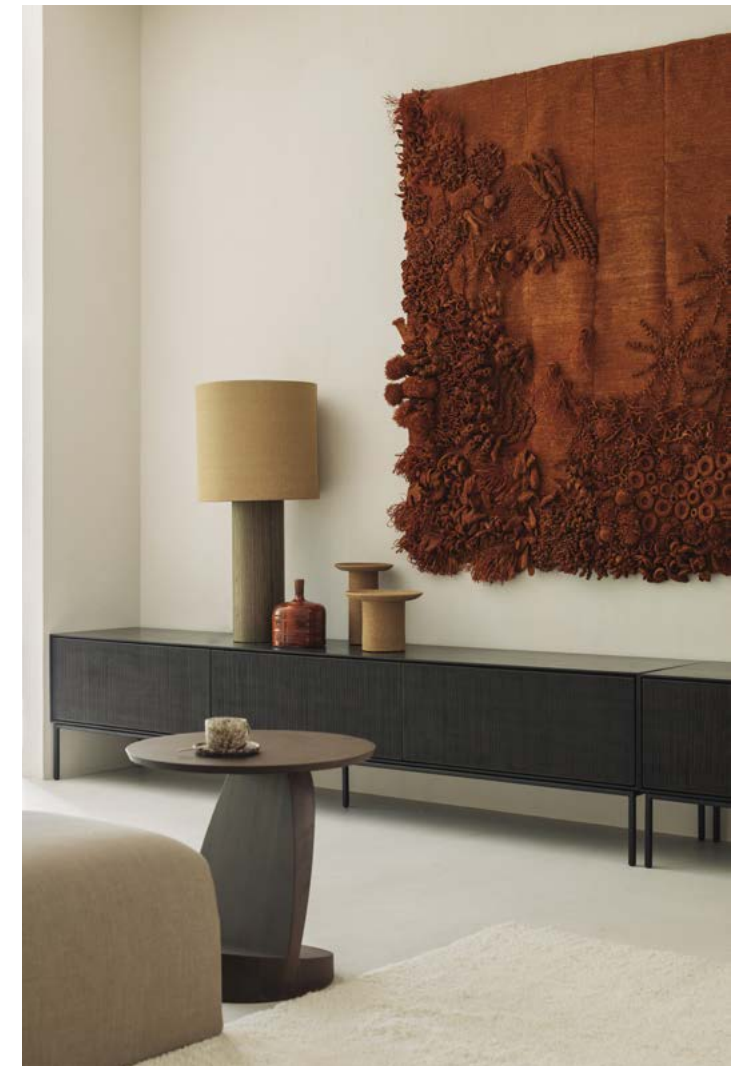

Tripod side table

length x width x height	oak	teak FSC®	oak black
46 × 46 × 56 cm | 18" × 18" × 22"	50508	14212	50527

oak

teak

oak black

Oblic side table

length x width x height	teak brown FSC®	teak black FSC®
52 × 52 × 49 cm | 20.5" × 20.5" × 19.5"	10186	10185

teak brown

teak black