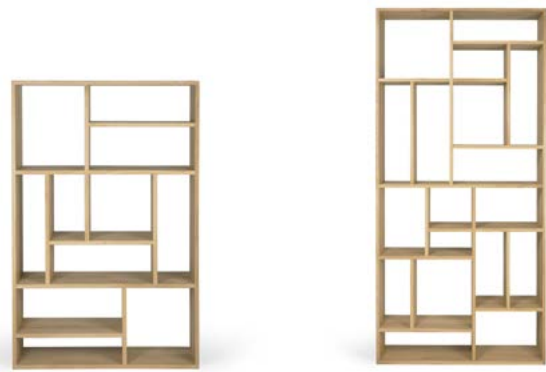

M rack

length	oak ☉	teak FSC® (N)	oak black (V)
90 x 30 x 139 cm | 35.5" x 12" x 54.5"	50772	x	x
104 x 30 x 219 cm | 41" x 12" x 86"	50771	14201	50781

oak

teak

oak black