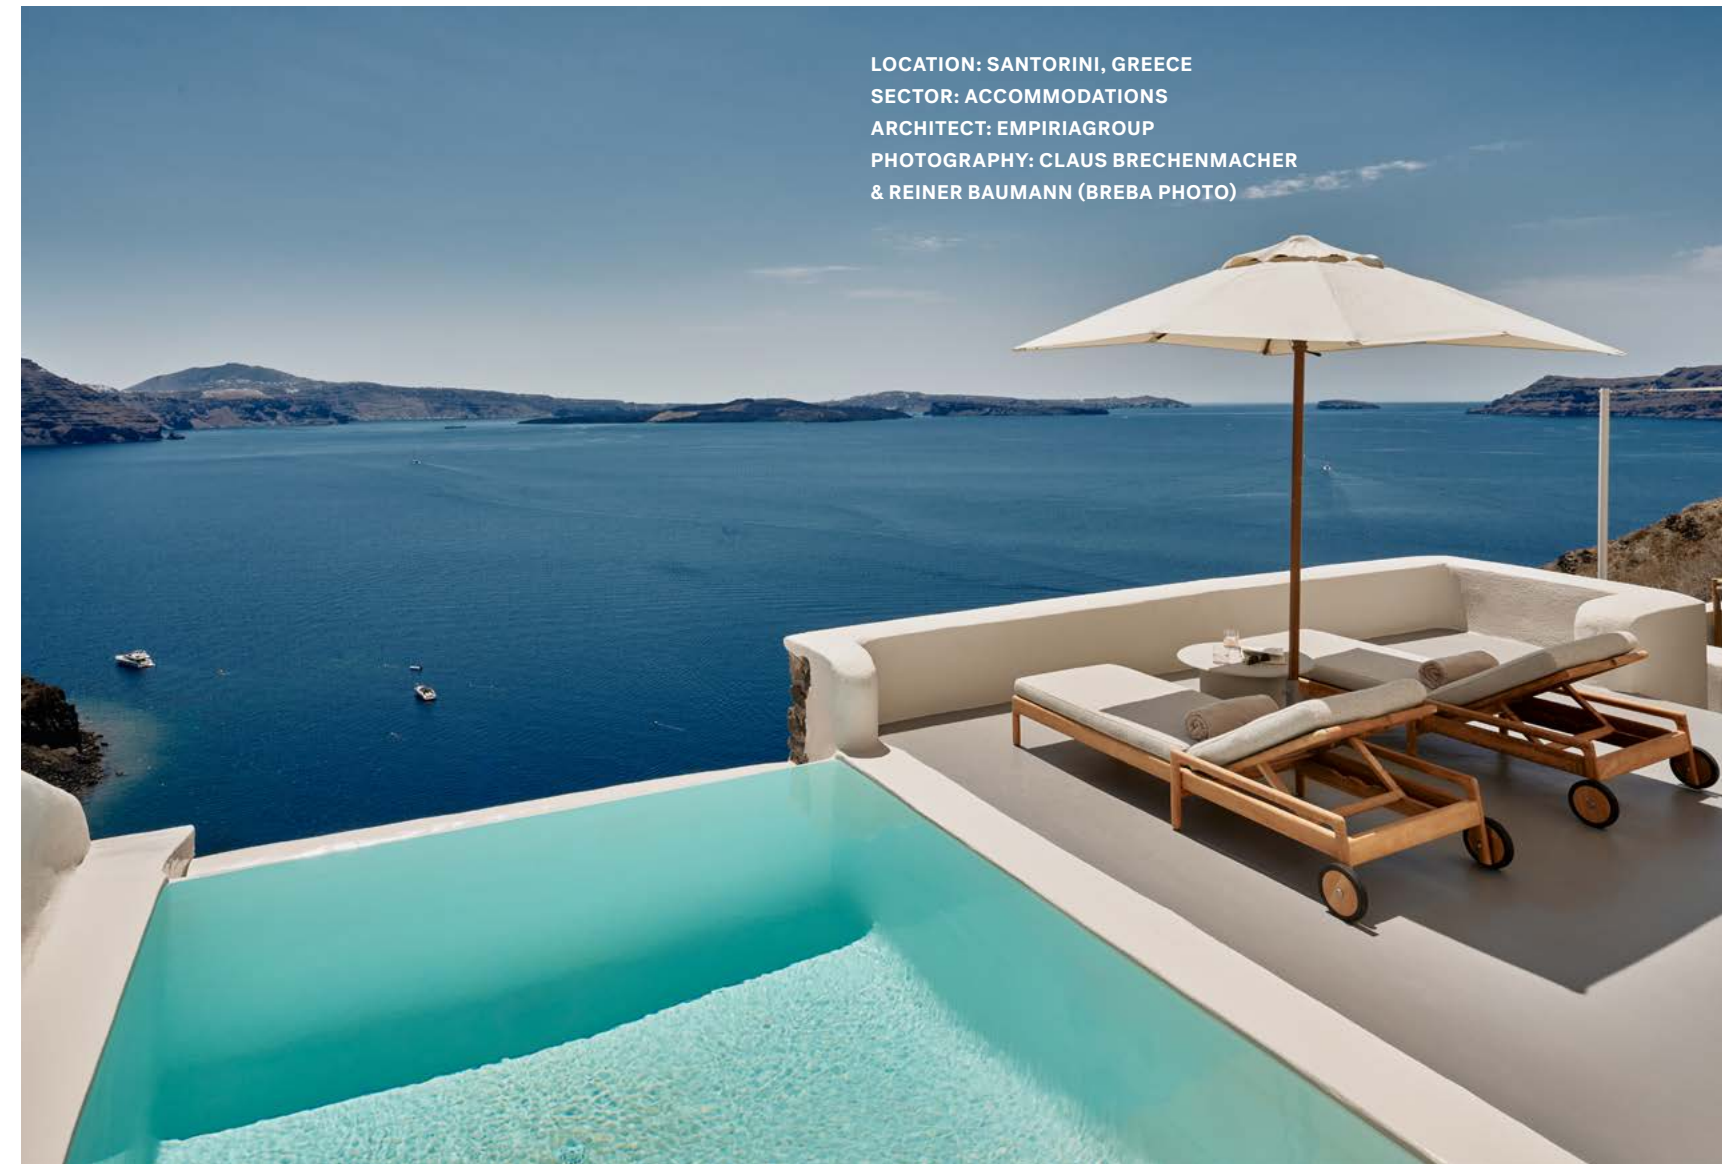

Mystique Hotel

Overlooking Santorini's enchanting midnight blue waters, Mystique Hotel stands as a luxury sanctuary with meticulously curated interiors. From exclusive villas to dreamy suites, travellers can enjoy breathtaking terrace views while soaking up the Greek sun from the Jack outdoor loungers, perfectly complementing the hotel's serene, natural palette and timeless aesthetics.

LOCATION: SANTORINI, GREECE
SECTOR: ACCOMMODATIONS
ARCHITECT: EMPIRIAGROUP
PHOTOGRAPHY: CLAUS BRECHENMACHER
& REINER BAUMANN (BREBA PHOTO)