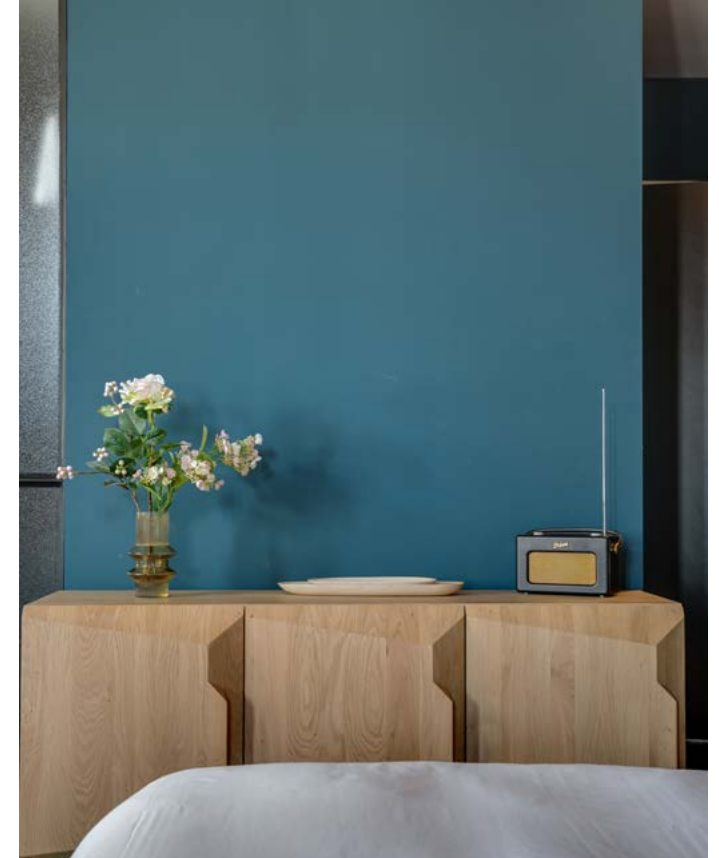

travellers
enter a world
of effortless
simplicity and
refined charm