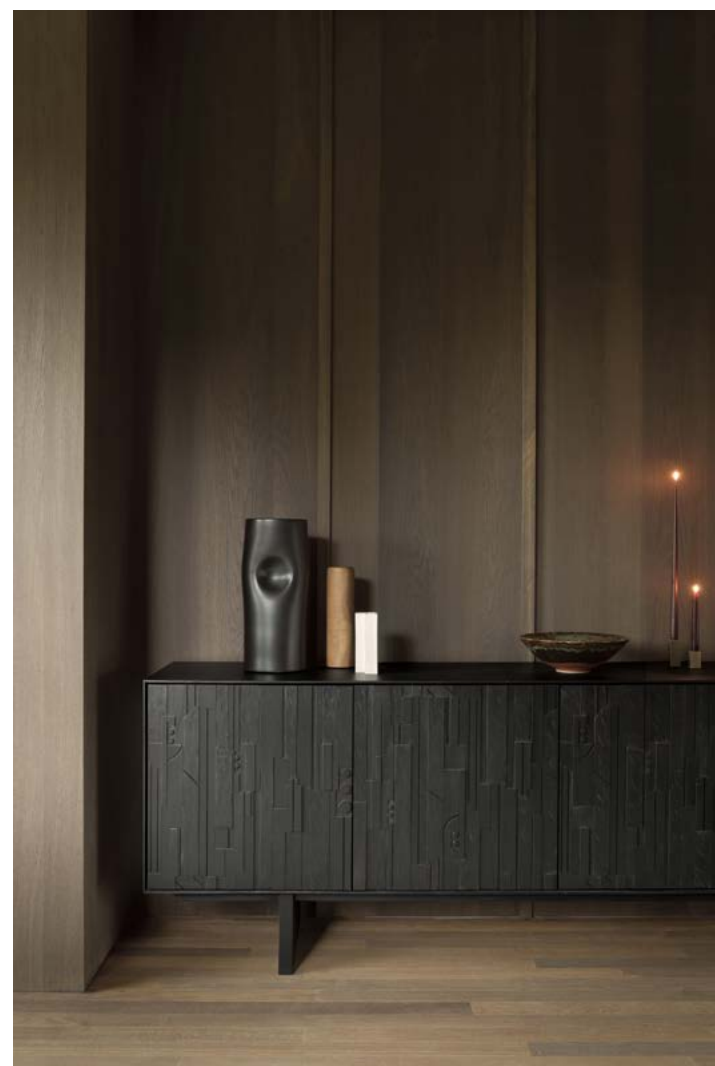

Mosaic sideboard

	length	teak off black + mahogany off black
3 doors	170 cm | 67"	10072
4 doors	227 cm | 89.5"	10071

width x height: 45 cm x 82 cm | 17.5" x 32.5"

teak off black + mahogany off black

3 doors

teak off black + mahogany off black

4 doors

Grooves sideboard

	length	teak off black
3 doors	152 cm | 60"	12252
4 doors	202 cm | 79.5"	12253

width x height: 45 cm x 87 cm | 17.5" x 34.5"

teak off black + black metal legs

3 doors

teak off black + black metal legs

4 doors

Tabwa sideboard

	length	teak off black
3 doors	150 cm | 59"	12188
4 doors	200 cm | 78.5"	12189

width x height: 45 x 85 cm | 17.5" x 33.5"

teak off black + black metal legs

3 doors

teak off black + black metal legs

4 doors

storage