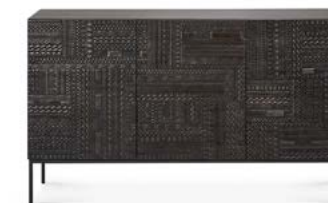

teak off black + mahogany off black

3 doors

teak off black + mahogany off black

4 doors

Grooves sideboard

	length	teak off black
3 doors	152 cm 60"	12252
4 doors	202 cm 79.5"	12253

width x height: 45 cm x 87 cm | 17.5" x 34.5"

teak off black + black metal legs

3 doors

teak off black + black metal legs

4 doors

Tabwa sideboard

	length	teak off black
3 doors	150 cm 59"	12188
4 doors	200 cm 78.5"	12189

width x height: 45 x 85 cm | 17.5" x 33.5"

teak off black + black metal legs

3 doors

teak off black + black metal legs

4 doors

storage

Graphic sideboard

	length	teak black  
3 doors	168 cm 66"	10062
4 doors	224 cm 88"	10061

width x height: 45 cm x 80 cm | 17.5" x 31.5"