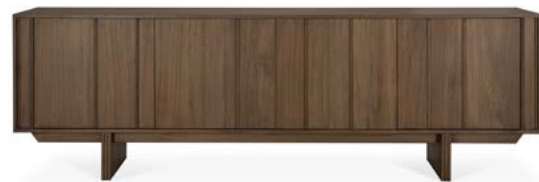

teak wild brown

2 doors

teak wild brown

3 doors

teak wild brown

4 doors

Flow sideboard (new)

	length x width x height	mahogany rose brown 
2 sliding doors	168 × 45 × 82 cm 66" × 17.5" × 32.5"	35085
2 sliding doors	224 × 45 × 82 cm 88" × 17.5" × 32.5"	35086